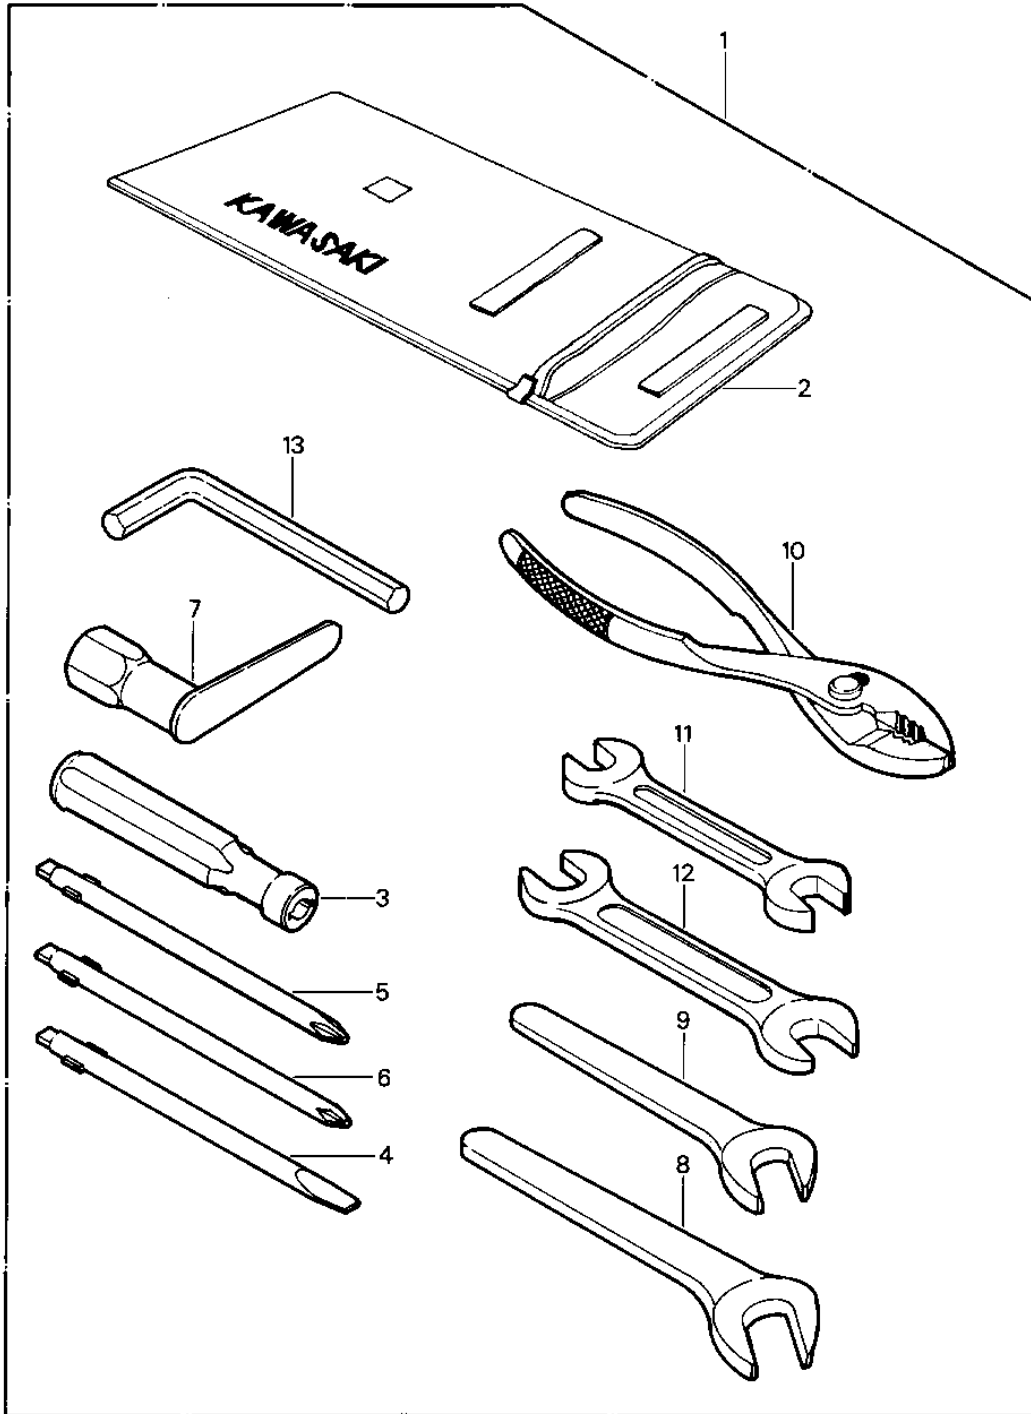

1982 KLT200 PARTS DIAGRAM

OWNER TOOLS ('81-'82 KLT200-A1/A2/A3)

1982 KLT200 PARTS LIST

OWNER TOOLS ('81-'82 KLT200-A1/A2/A3)

ITEM NAME	PART NUMBER	QUANTITY
TOOL KIT (Ref # 1)	56007-4004	1
BAG,TOOL (Ref # 2)	56008-009	1
GRIP,SCREW DRIVER (Ref # 3)	92106-1001	1
92107-1052 (Canada) (Ref # 4)	92107-007	1
TOOL-DRIVER (Ref # 5)	92107-1052	1
92107-1002 (Canada) (Ref # 6)	92107-008	1
WRENCH,SPARK PLUG (Ref # 7)	92110-019	1
WRENCH,OPEN END,22M/M (Ref # 8)	92110-1005	1
92110-1031 (Canada) (Ref # 9)	92110-1030	1
92112-003 (Canada) (Ref # 10)	92112-005	1
UNAVAILABLE IN PRICE BOOK (Ref # 11)	92126-005	1
UNAVAILABLE IN PRICE BOOK (Ref # 12)	92126-006	1
WRENCH ALLEN (Ref # 13)	92127-002	1