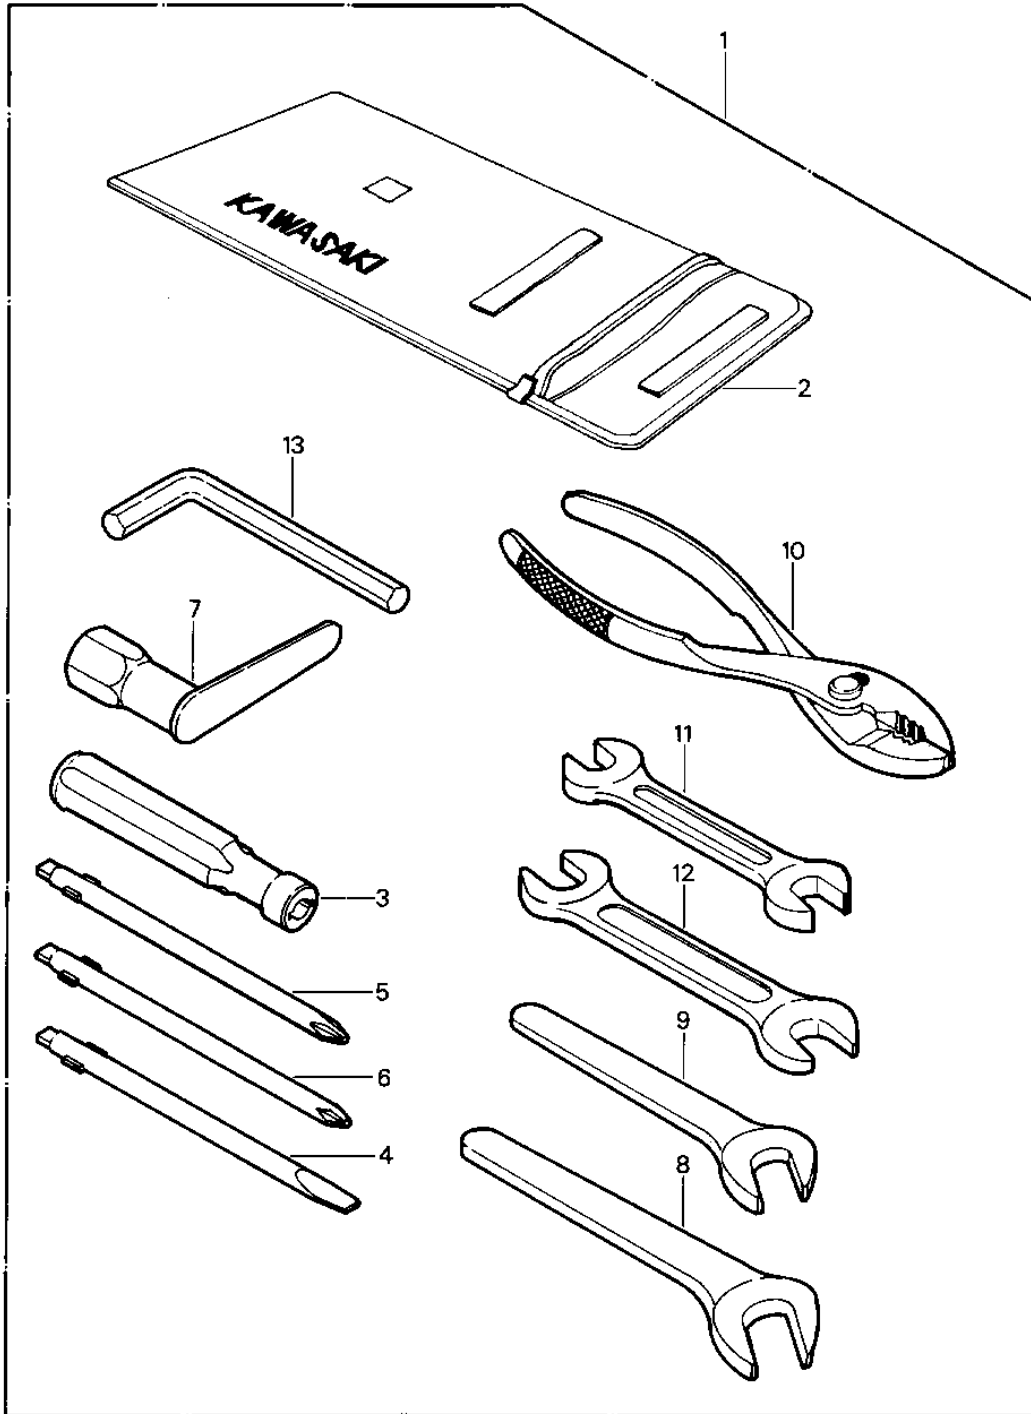

1981 KLT200 PARTS DIAGRAM

OWNER TOOLS ('81-'82 KLT200-A1/A2/A3)

1981 KLT200 PARTS LIST

OWNER TOOLS ('81-'82 KLT200-A1/A2/A3)

| ITEM NAME | PART NUMBER | QUANTITY |
|--------------------------------------|-------------|----------|
| TOOL KIT (Ref # 1) | 56007-4004 | 1 |
| BAG,TOOL (Ref # 2) | 56008-009 | 1 |
| GRIP,SCREW DRIVER (Ref # 3) | 92106-1001 | 1 |
| 92107-1052 (Canada) (Ref # 4) | 92107-007 | 1 |
| TOOL-DRIVER (Ref # 5) | 92107-1052 | 1 |
| 92107-1002 (Canada) (Ref # 6) | 92107-008 | 1 |
| WRENCH,SPARK PLUG (Ref # 7) | 92110-019 | 1 |
| WRENCH,OPEN END,22M/M (Ref # 8) | 92110-1005 | 1 |
| 92110-1031 (Canada) (Ref # 9) | 92110-1030 | 1 |
| 92112-003 (Canada) (Ref # 10) | 92112-005 | 1 |
| UNAVAILABLE IN PRICE BOOK (Ref # 11) | 92126-005 | 1 |
| UNAVAILABLE IN PRICE BOOK (Ref # 12) | 92126-006 | 1 |
| WRENCH ALLEN (Ref # 13) | 92127-002 | 1 |