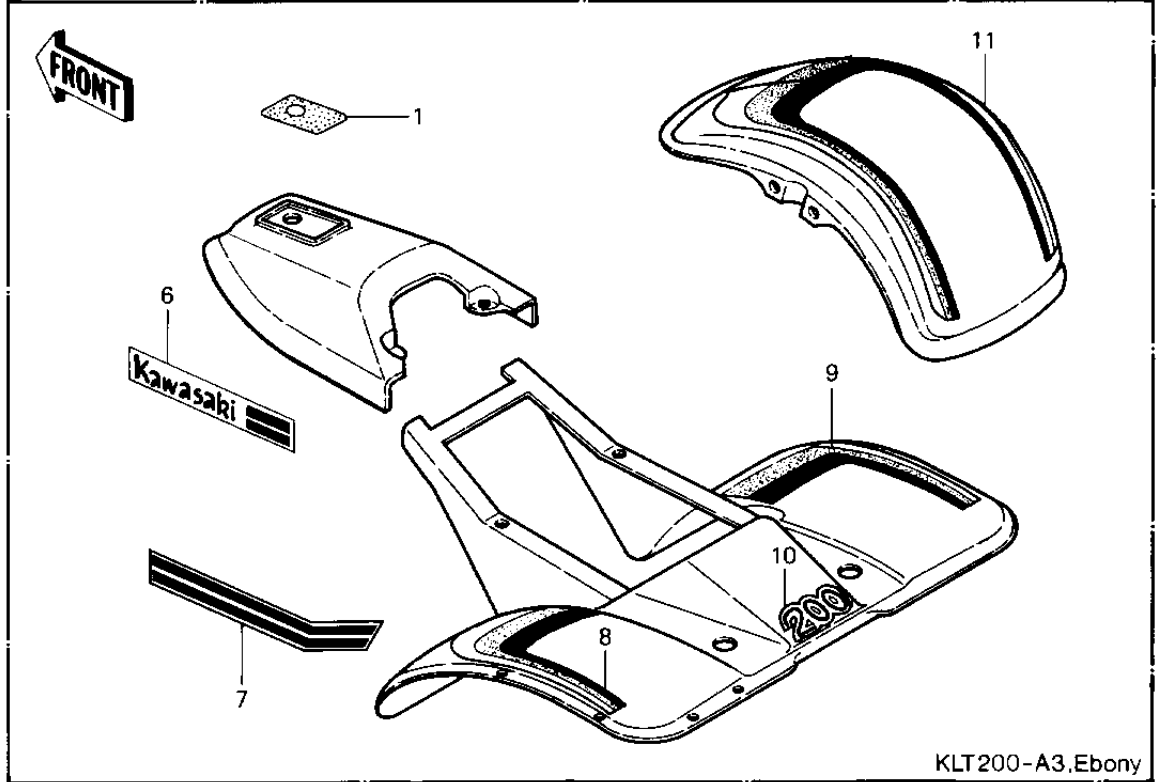

1982 KLT200 PARTS DIAGRAM

LABELS (KLT200-13)

1982 KLT200 PARTS LIST

LABELS (KLT200-13)

ITEM NAME	PART NUMBER	QUANTITY
LABEL-IGNITION PLATE (Ref # 1)	56030-4001	1
EMBLEM-"KAWASAKI"-LH (Ref # 2)	56014-4015	1
EMBLEM-"KAWASAKI"-RH (Ref # 2)	56014-4016	1
PATTERN-FNDR-REAR,LH (Ref # 3)	56027-4061	1
PATTERN-FNDR-REAR,RH (Ref # 4)	56027-4062	1
PATTERN-FNDR-REAR,200 (Ref # 5)	56027-4063	1
EMBLEM-"KAWASAKI" LH (Ref # 6)	56014-4019	1
EMBLEM-"KAWASAKI" RH (Ref # 6)	56014-4018	1
PATTERN-SIDE PANEL,LH (Ref # 7)	56027-4065	1
UNAVAILABLE IN PRICE BOOK (Ref # 7)	58027-4064	1
PATTERN-REAR FNDR,LH (Ref # 8)	56027-4067	1
UNAVAILABLE IN PRICE BOOK (Ref # 9)	58027-4066	1
UNAVAILABLE IN PRICE BOOK (Ref # 10)	58018-4008	1
UNAVAILABLE IN PRICE BOOK (Ref # 11)	58027-4068	1