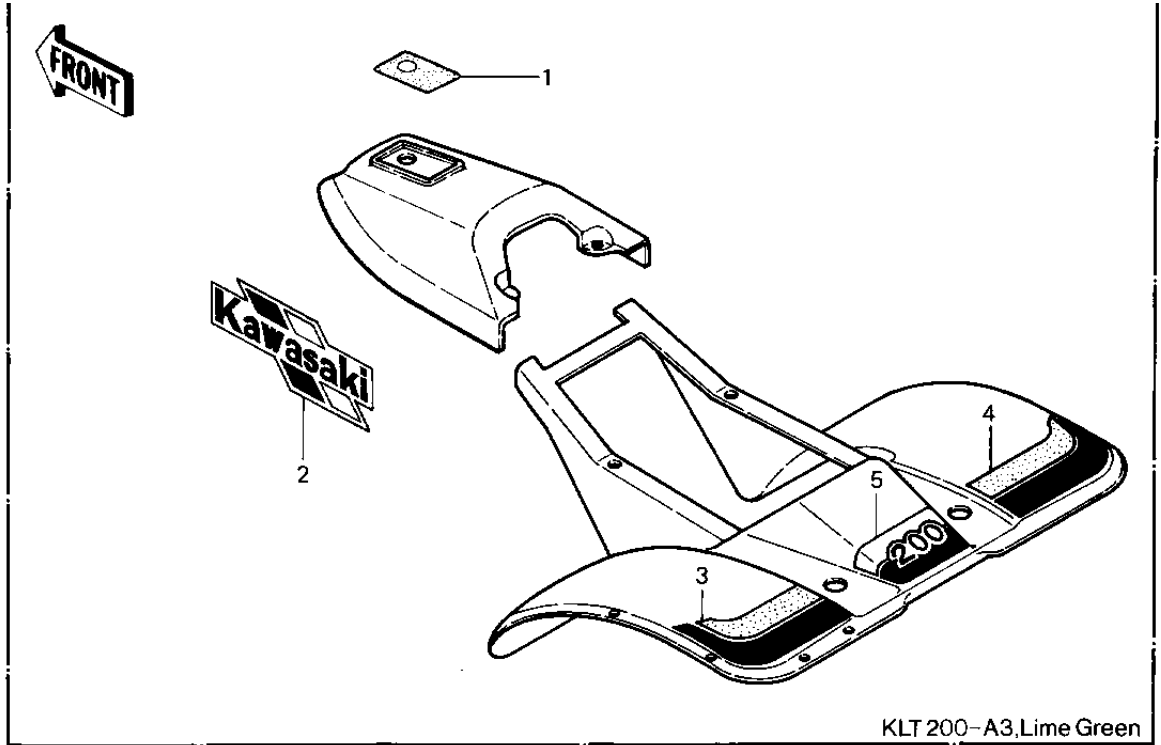

1982 KLT200 PARTS DIAGRAM

LABELS (KLT200-13)

1982 KLT200 PARTS LIST

LABELS (KLT200-13)

ITEM NAME	PART NUMBER	QUANTITY
LABEL-IGNITION PLATE (Ref # 1)	56030-4001	1
EMBLEM-"KAWASAKI"-LH (Ref # 2)	56014-4015	1
EMBLEM-"KAWASAKI"-RH (Ref # 2)	56014-4016	1
PATTERN-FNDR-REAR,LH (Ref # 3)	56027-4061	1
PATTERN-FNDR-REAR,RH (Ref # 4)	56027-4062	1
PATTERN-FNDR-REAR,200 (Ref # 5)	56027-4063	1
EMBLEM-"KAWASAKI" LH (Ref # 6)	56014-4019	1
EMBLEM-"KAWASAKI" RH (Ref # 6)	56014-4018	1
PATTERN-SIDE PANEL,LH (Ref # 7)	56027-4065	1
UNAVAILABLE IN PRICE BOOK (Ref # 7)	58027-4064	1
PATTERN-REAR FNDR,LH (Ref # 8)	56027-4067	1
UNAVAILABLE IN PRICE BOOK (Ref # 9)	58027-4066	1
UNAVAILABLE IN PRICE BOOK (Ref # 10)	58018-4008	1
UNAVAILABLE IN PRICE BOOK (Ref # 11)	58027-4068	1