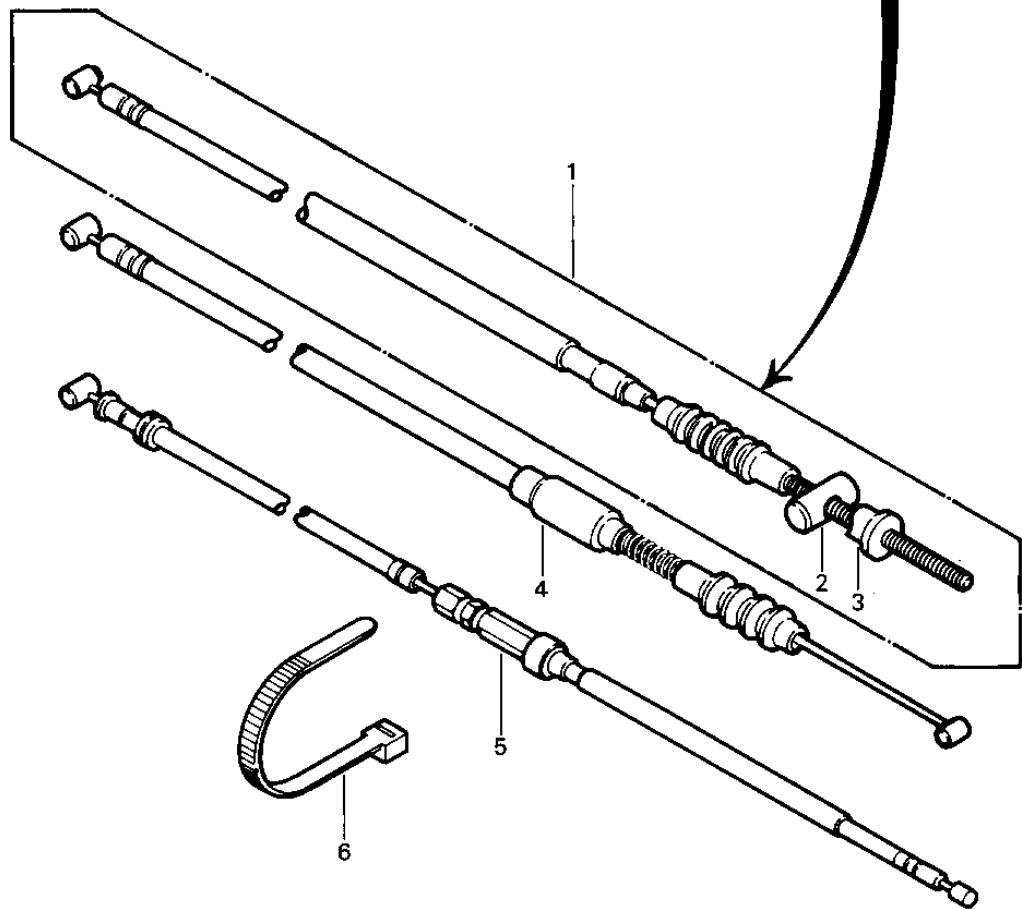

1982 KLT200 PARTS DIAGRAM

CABLES ('81-'82 KLT200-A1/A2/A3)

IMPORTANT
FOR SPECIAL WARRANTY INFORMATION
SEE SERVICE BULLETIN, FDM, 4/200-15

1982 KLT200 PARTS LIST

CABLES ('81-'82 KLT200-A1/A2/A3)

ITEM NAME	PART NUMBER	QUANTITY
FRONT BRAKE,CABLE SET (Ref # 1)	54005-4006	1
JOINT-BRAKE ROD (Ref # 2)	92043-082	1
NUT-BRAKE ROD ADJUST (Ref # 3)	92015-052	1
CABLE,CLUTCH (Ref # 4)	54011-4003	1
CABLE,THROTTLE (Ref # 5)	54012-4001	1
BAND (Ref # 6)	92072-3505	3