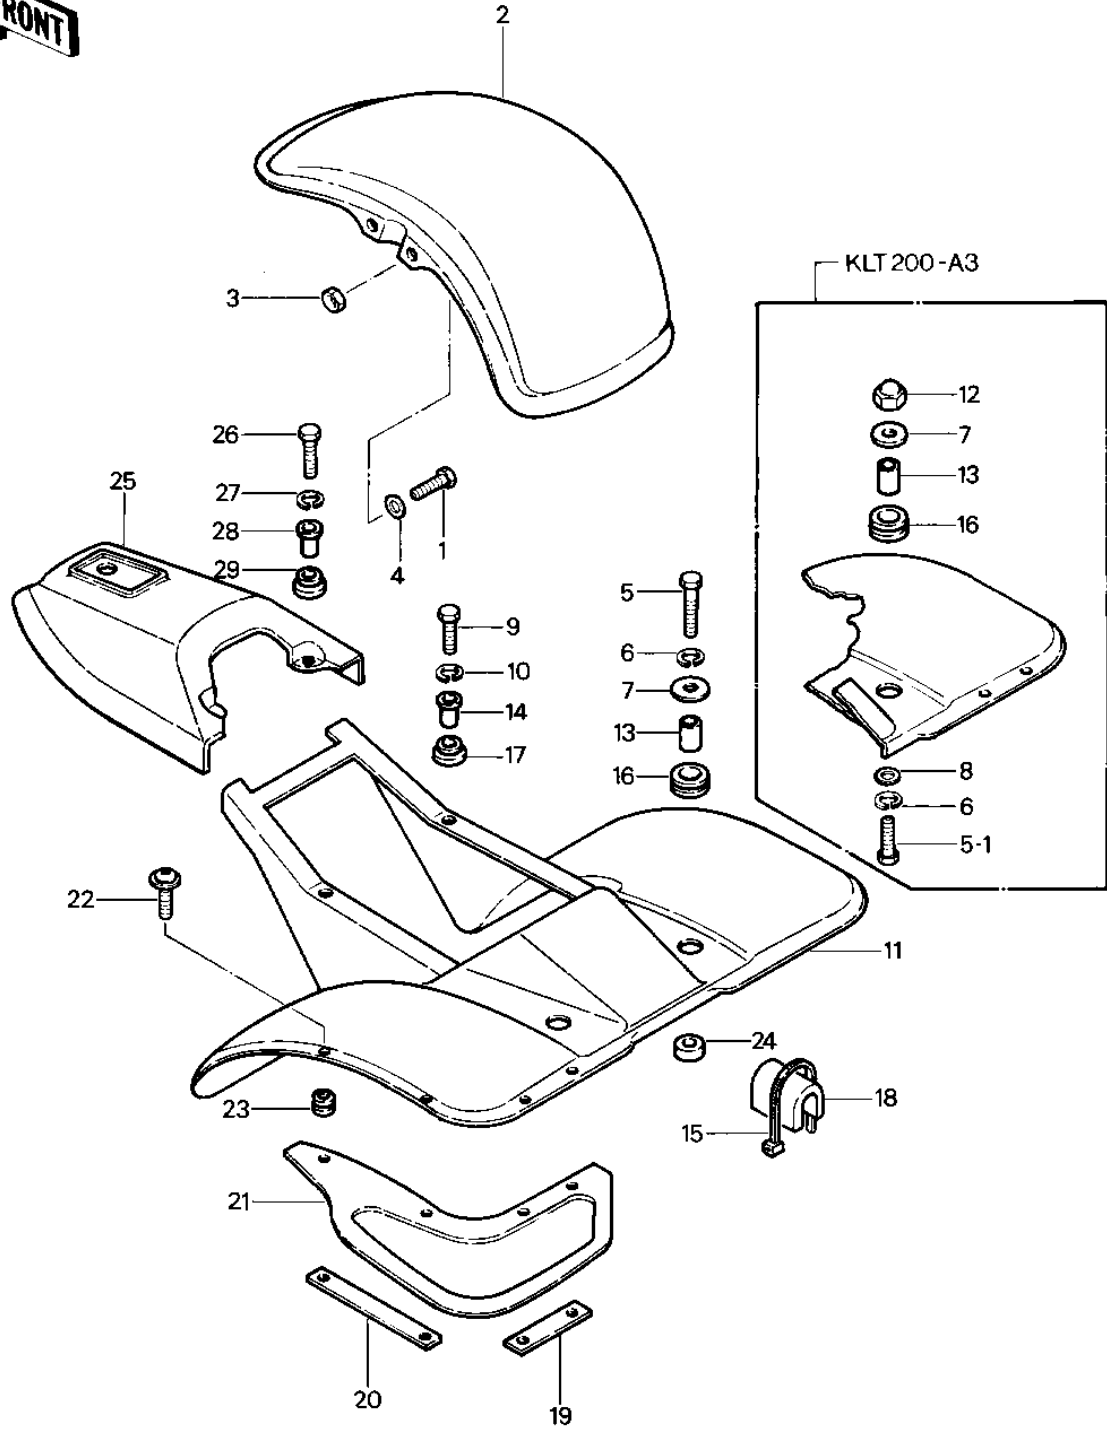

1982 KLT200 PARTS DIAGRAM

FENDERS/COVER ('81-'82 KLT200-A1/A2/A3)

1982 KLT200 PARTS LIST

FENDERS/COVER ('81-'82 KLT200-A1/A2/A3)

ITEM NAME	PART NUMBER	QUANTITY
BOLT-UPSET,6X12 (Ref # 1)	112G0612	4
FENDER, FRONT, LIME GREEN (Ref # 2)	35004-4002-6W	1
FENDER-FR,BLACK (Ref # 2)	35004-4002-6D	1
NUT-6MM (Ref # 3)	322N0600	4
WASHER 6.5X20X1.6T (Ref # 4)	92022-125	4
BOLT-SMALL-UPSET 8X25 (Ref # 5-1)	115G0825	2
WASHER SPRING 8MM (Ref # 6)	461F0800	2
92022-101 (Canada) (Ref # 7)	92022-092	2
WASHER PLAIN 8MM (Ref # 8)	410B0800	2
BOLT 6X22 (Ref # 9)	112B0622	2
WASHER SPRING 6MM (Ref # 10)	461F0600	2
FENDER-RR,GREEN (Ref # 11)	35022-4002-6W	1
FENDER-RR,BLACK (Ref # 11)	35022-4002-6D	1
NUT FUEL TANK FRONT (Ref # 12)	92020-007	2
COLLAR (Ref # 13)	92027-102	2
COLLAR (Ref # 14)	92027-194	2
BAND (Ref # 15)	92072-3509	2
DAMPER RUBB TANK FRNT (Ref # 16)	92075-013	2
DAMPER RUBBER (Ref # 17)	92075-112	2
DAMPER (Ref # 18)	92075-4023	2
BRACKET,FLAP (Ref # 19)	11034-4062	2
BRACKET,FLAP (Ref # 20)	11034-4063	2
FLAP,FENDER (Ref # 21)	35019-4003	2
SCREW,6X20 (Ref # 22)	92009-1289	8
DAMPER RUBBER (Ref # 23)	92075-051	8
COVER,FR,GREEN (Ref # 25)	14025-4008-6W	1
COVER,FR,BLACK (Ref # 25)	14025-4008-6D	1
BOLT 6X22 (Ref # 26)	112B0622	2
WASHER SPRING 6MM (Ref # 27)	461F0600	2