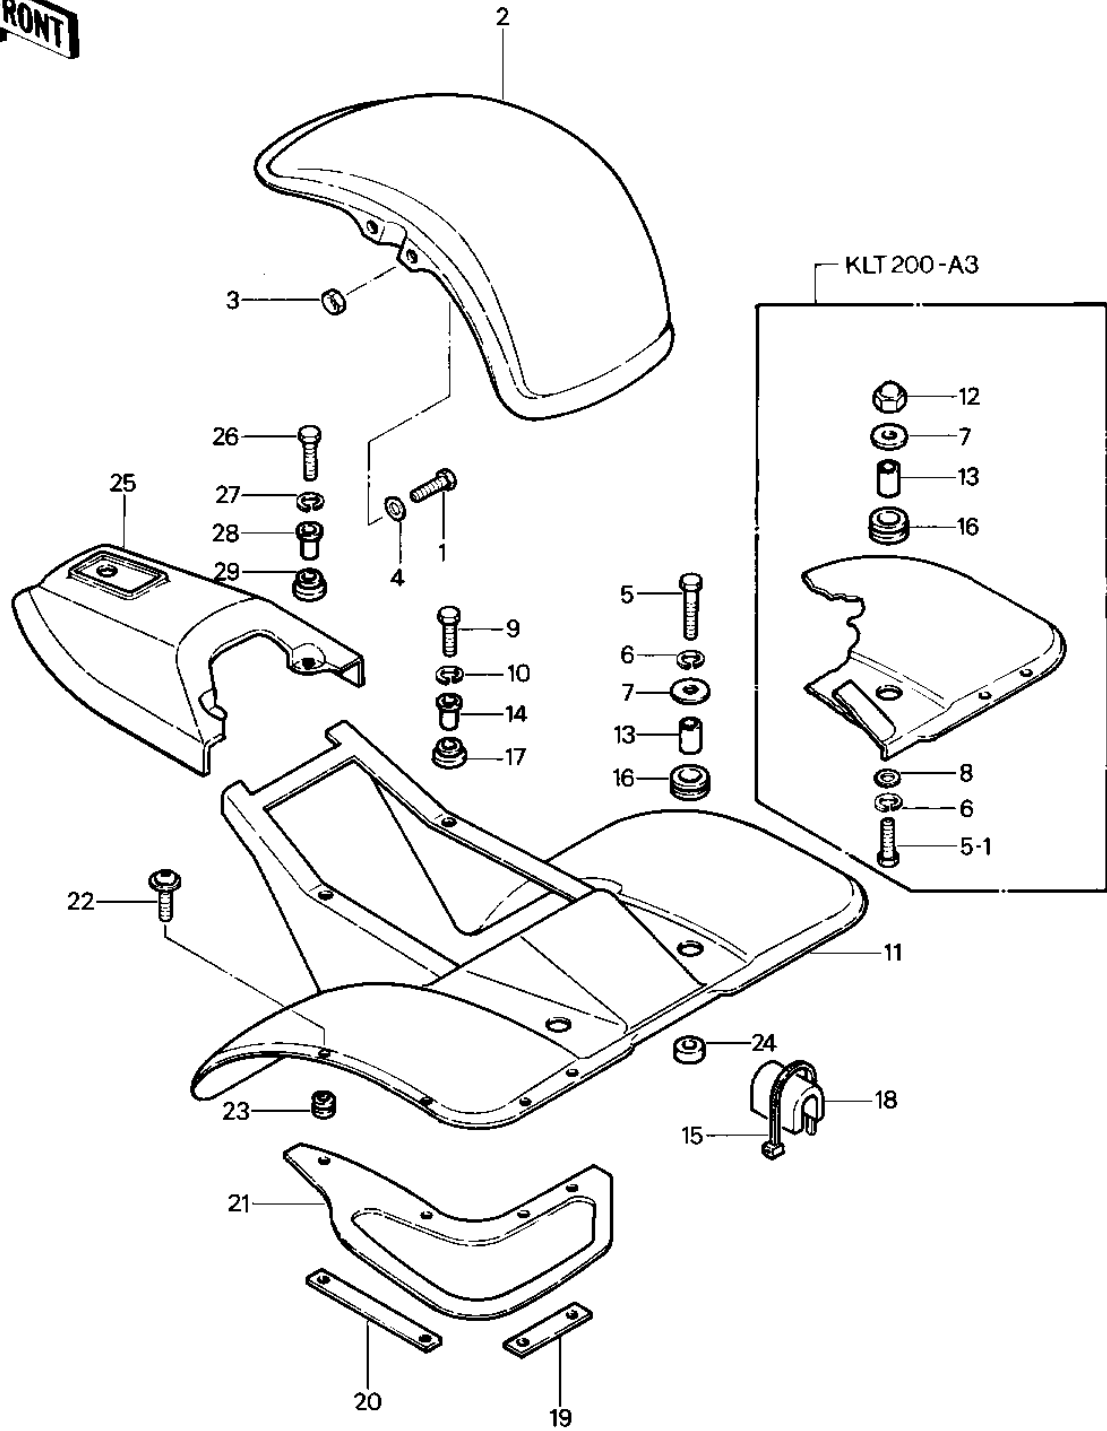

# 1982 KLT200 PARTS DIAGRAM

FENDERS/COVER ('81-'82 KLT200-A1/A2/A3)

# 1982 KLT200 PARTS LIST

FENDERS/COVER ('81-'82 KLT200-A1/A2/A3)

ITEM NAME	PART NUMBER	QUANTITY
BOLT-UPSET,6X12 (Ref # 1)	112G0612	4
FENDER, FRONT, LIME GREEN (Ref # 2)	35004-4002-6W	1
FENDER-FR,BLACK (Ref # 2)	35004-4002-6D	1
NUT-6MM (Ref # 3)	322N0600	4
WASHER 6.5X20X1.6T (Ref # 4)	92022-125	4
BOLT-SMALL-UPSET 8X25 (Ref # 5-1)	115G0825	2
WASHER SPRING 8MM (Ref # 6)	461F0800	2
92022-101 (Canada) (Ref # 7)	92022-092	2
WASHER PLAIN 8MM (Ref # 8)	410B0800	2
BOLT 6X22 (Ref # 9)	112B0622	2
WASHER SPRING 6MM (Ref # 10)	461F0600	2
FENDER-RR,GREEN (Ref # 11)	35022-4002-6W	1
FENDER-RR,BLACK (Ref # 11)	35022-4002-6D	1
NUT FUEL TANK FRONT (Ref # 12)	92020-007	2
COLLAR (Ref # 13)	92027-102	2
COLLAR (Ref # 14)	92027-194	2
BAND (Ref # 15)	92072-3509	2
DAMPER RUBB TANK FRNT (Ref # 16)	92075-013	2
DAMPER RUBBER (Ref # 17)	92075-112	2
DAMPER (Ref # 18)	92075-4023	2
BRACKET,FLAP (Ref # 19)	11034-4062	2
BRACKET,FLAP (Ref # 20)	11034-4063	2
FLAP,FENDER (Ref # 21)	35019-4003	2
SCREW,6X20 (Ref # 22)	92009-1289	8
DAMPER RUBBER (Ref # 23)	92075-051	8
COVER,FR,GREEN (Ref # 25)	14025-4008-6W	1
COVER,FR,BLACK (Ref # 25)	14025-4008-6D	1
BOLT 6X22 (Ref # 26)	112B0622	2
WASHER SPRING 6MM (Ref # 27)	461F0600	2