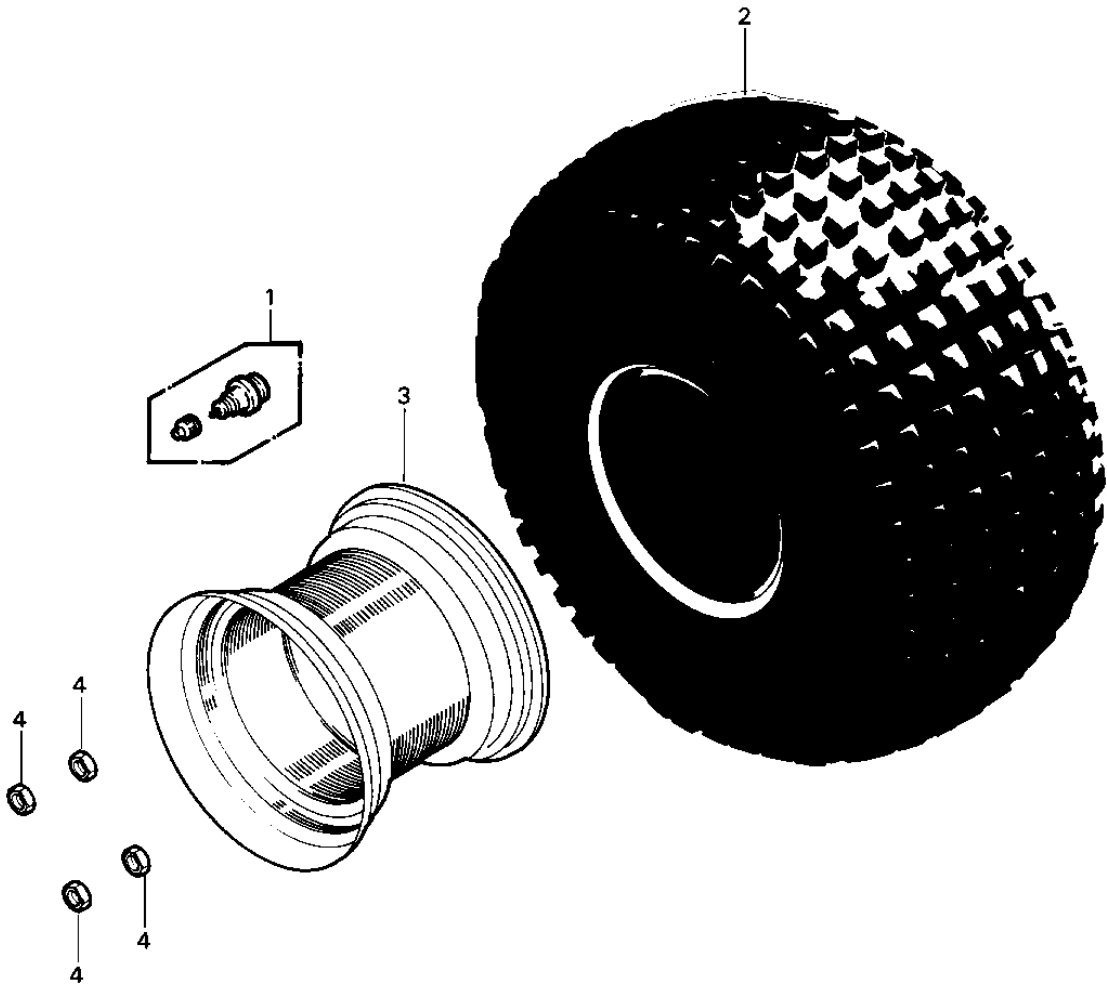

# 1982 KLT200 PARTS DIAGRAM

WHEELS/TIRES ('81-'82 KLT200-A1/A2/A3)

# 1982 KLT200 PARTS LIST

WHEELS/TIRES ('81-'82 KLT200-A1/A2/A3)

ITEM NAME	PART NUMBER	QUANTITY
VALVE,TIRE (Ref # 1)	16126-4001	3
TIRE 22X11-8 KNOBBY A (Ref # 2)	41002-4010	3
RIM (Ref # 3)	41025-4005	3
NUT (Ref # 4)	92015-4005	12