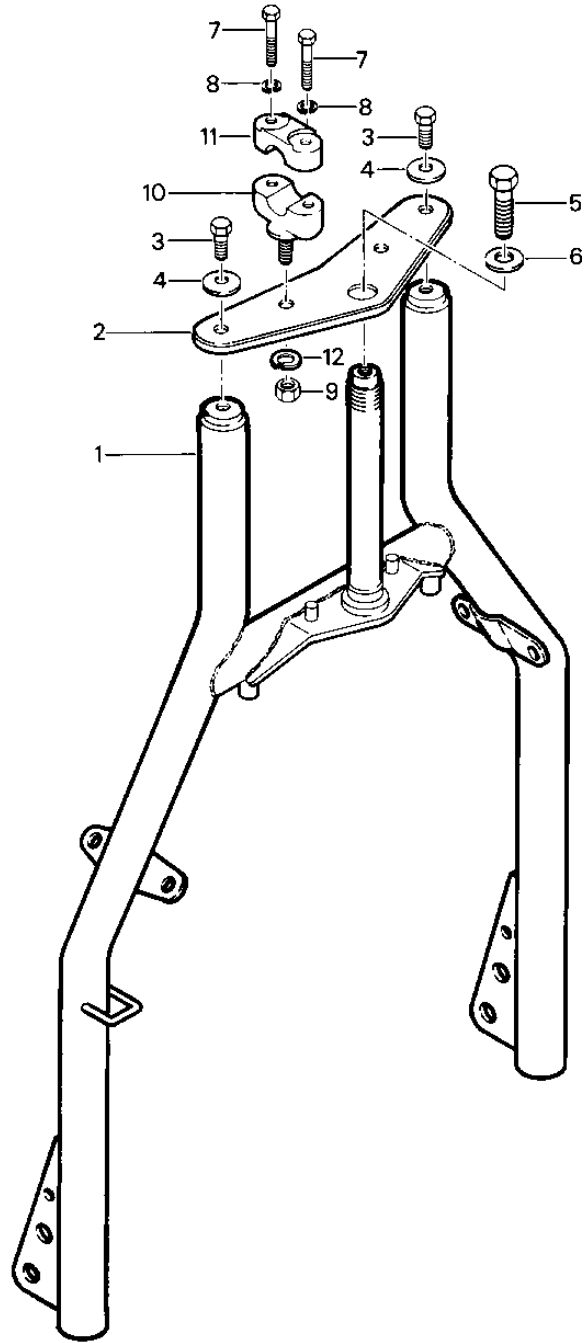

1982 KLT200 PARTS DIAGRAM

FRONT FORK ('81-'82 KLT200-A1/A2/A3)

1982 KLT200 PARTS LIST

FRONT FORK ('81-'82 KLT200-A1/A2/A3)

ITEM NAME	PART NUMBER	QUANTITY
FRONT FORK,BLACK (Ref # 1)	44001-1265-8G	1
FRONT FORK,L.GREEN (Ref # 1)	44001-1265-7F	1
HOLDER-FORK UPPER (Ref # 2)	44039-4003	1
BOLT (Ref # 3)	92001-1742	2
WASHER (Ref # 4)	92022-1381	2
BOLT,STEERING STEM (Ref # 5)	44041-072	1
WASHER,STEERING STEM (Ref # 6)	44043-056	1
BOLT HEX HEAD 8X35 (Ref # 7)	110N0835	4
WASHER SPRING 8MM (Ref # 8)	461F0800	4
NUT,10MM (Ref # 9)	314B1000	2
HOLDER,HANDLEBAR,BUFF (Ref # 10)	46012-002-80	2
HOLDER UPPER HANDLEBAR (Ref # 11)	46012-004	2
WASHER SPRING 10MM (Ref # 12)	461F1000	2