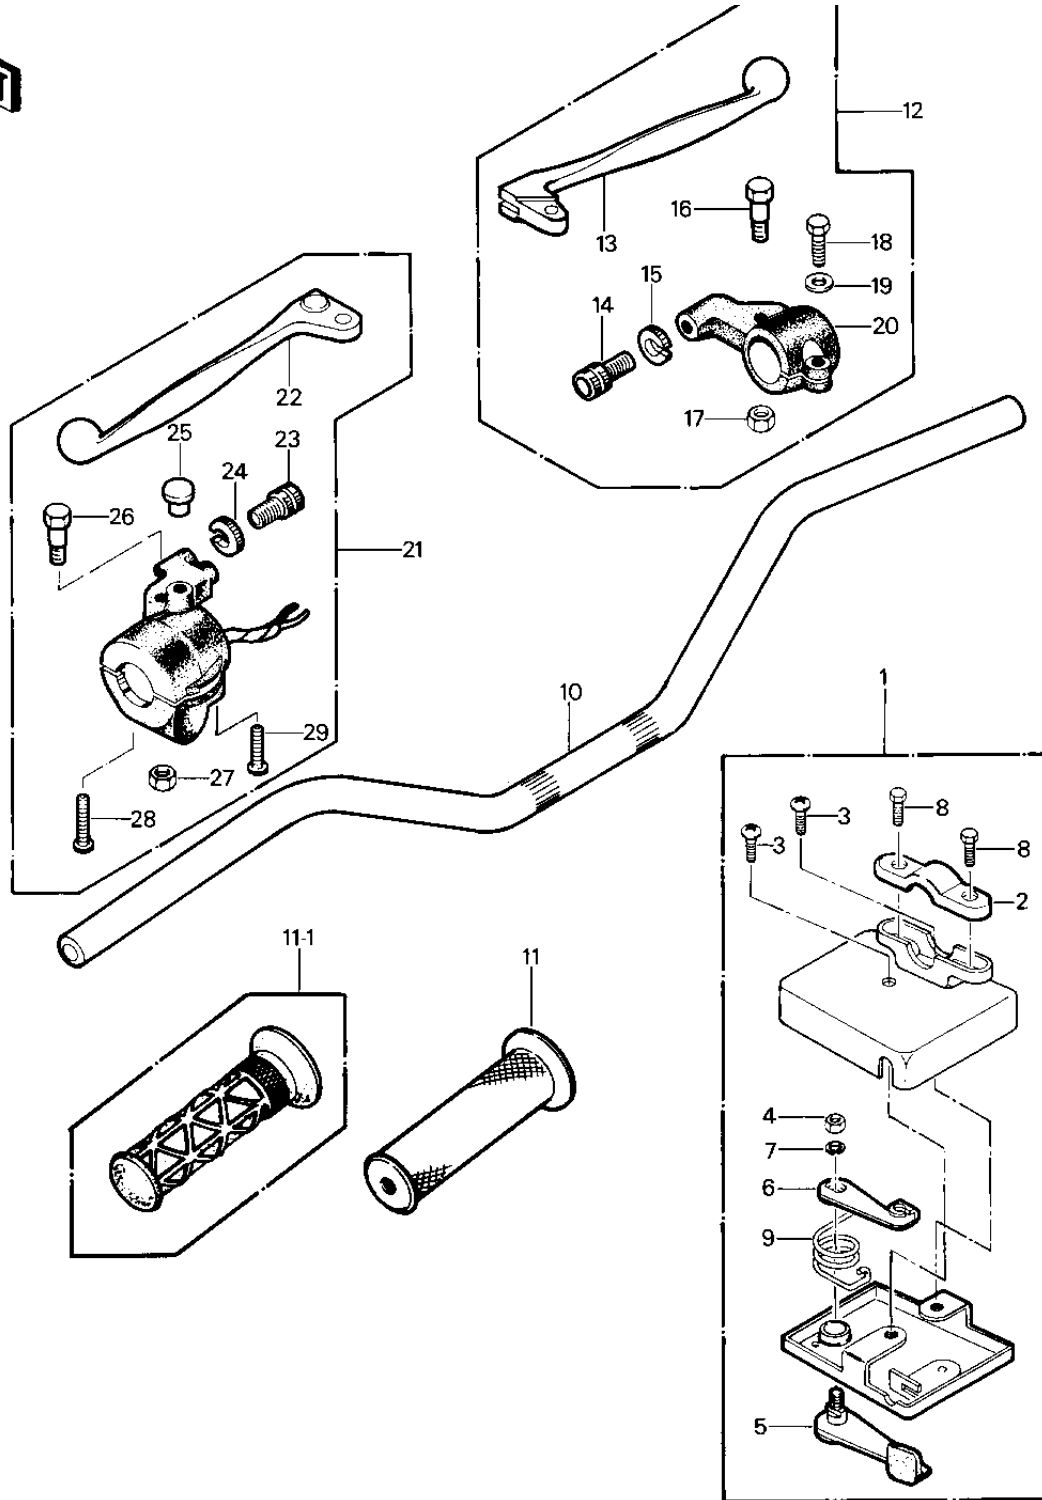

1982 KLT200 PARTS DIAGRAM

HANDLEBAR ('81-'82 KLT200-A1/A2/A3)

1982 KLT200 PARTS LIST

HANDLEBAR ('81-'82 KLT200-A1/A2/A3)

ITEM NAME	PART NUMBER	QUANTITY
LEVER-ASSY-THROTTLE (Ref # 1)	39074-4001	1
HOLDER,THROTTLE LEVER (Ref # 2)	13091-4002	1
SCREW PAN HEAD 6X10 (Ref # 3)	220B0610	2
NUT 6MM (Ref # 4)	311B0600	1
LEVER THROTTLE OUTER (Ref # 5)	39075-4001	1
LEVER THROTTLE INNER (Ref # 6)	39075-4002	1
WASHER SPRING 6MM (Ref # 7)	461F0600	1
BOLT HEX HEAD (Ref # 8)	92001-4011	2
SPRING RETURN (Ref # 9)	92081-4007	1
HANDLEBAR (Ref # 10)	46003-4004	1
GRIP,RH (Ref # 11-1)	46075-4001	2
LEVER ASSY,FRNT BRAKE (Ref # 12)	46021-025	1
LEVER FRONT BRAKE (Ref # 13)	46058-004	1
SCREW CABLE ADJUST (Ref # 14)	46055-003	1
NUT-LOCK (Ref # 15)	46056-005	1
BOLT,HEX HEAD,5X22 (Ref # 16)	92007-046	1
NUT-LOCK,5MM (Ref # 17)	92019-014	1
BOLT HEX HEAD 6X25 (Ref # 18)	110N0625	1
WASHER,PLAIN,6MM (Ref # 19)	410D0600	1
HOLDER,FR LEVER,F.BLK (Ref # 20)	46060-011-21	1
HOUSING-ASSY-CONTROL (Ref # 21)	46091-4001	1
LEVER,CLUTCH (Ref # 22)	46092-024	1
SCREW CABLE ADJUST (Ref # 23)	46055-003	1
NUT-LOCK (Ref # 24)	46056-005	1
PLUG,9.5X8 (Ref # 25)	92066-1077	1
BOLT,HEX HEAD,5X22 (Ref # 26)	92007-046	1
NUT-LOCK,5MM (Ref # 27)	92019-014	1
SCREW,PAN HEAD,5X38 (Ref # 28)	92009-1018	1
SCREW-PAN-CROS,5X25 (Ref # 29)	220B0525	1