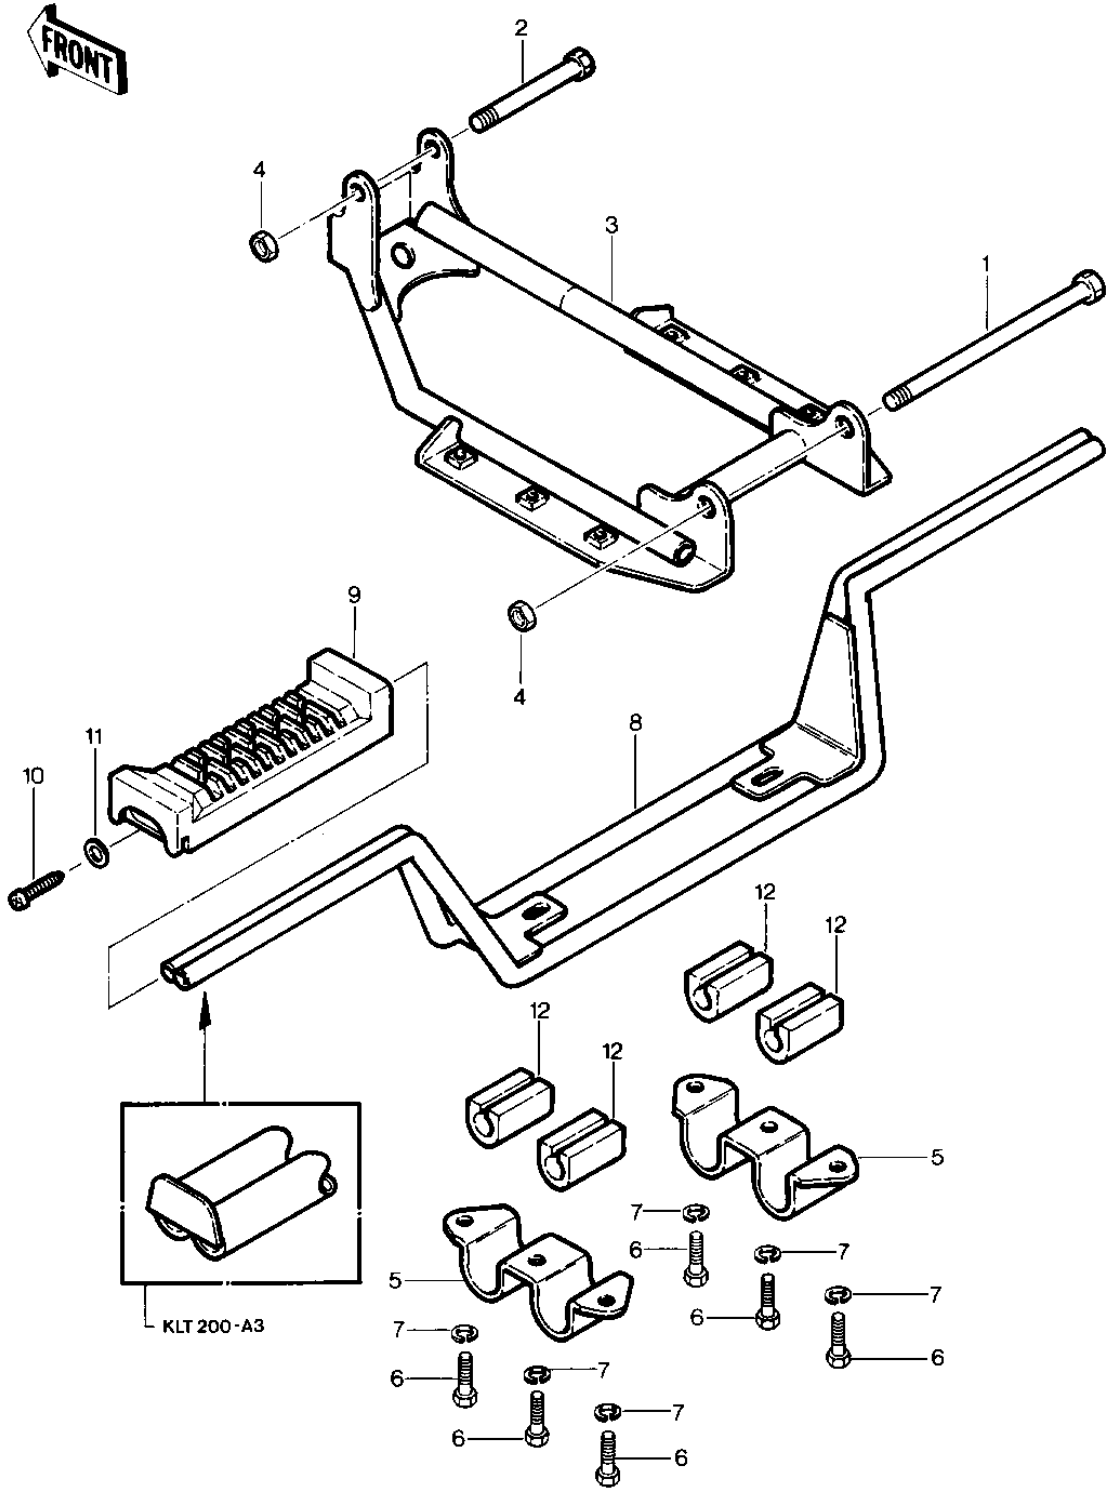

# 1982 KLT200 PARTS DIAGRAM

FOOTRESTS ('81-'82 KLT200-A1/A2/A3)

# 1982 KLT200 PARTS LIST

FOOTRESTS ('81-'82 KLT200-A1/A2/A3)

ITEM NAME	PART NUMBER	QUANTITY
BOLT,8X115 (Ref # 1)	114B08115	1
BOLT-SMALL-UPSET (Ref # 2)	115B0865	1
GUARD,ENGINE (Ref # 3)	55020-4007	1
NUT,LOCK,8MM (Ref # 4)	92015-1124	2
HOLDER (Ref # 5)	13091-4001	2
BOLT-SMALL-UPSET,8X18 (Ref # 6)	115G0818	6
WASHER SPRING 8MM (Ref # 7)	461F0800	6
HOLDER STEP (Ref # 8)	34003-4007	1
STEP,RUBBER (Ref # 9)	34028-4001	2
DAMPER (Ref # 12)	92075-4015	4