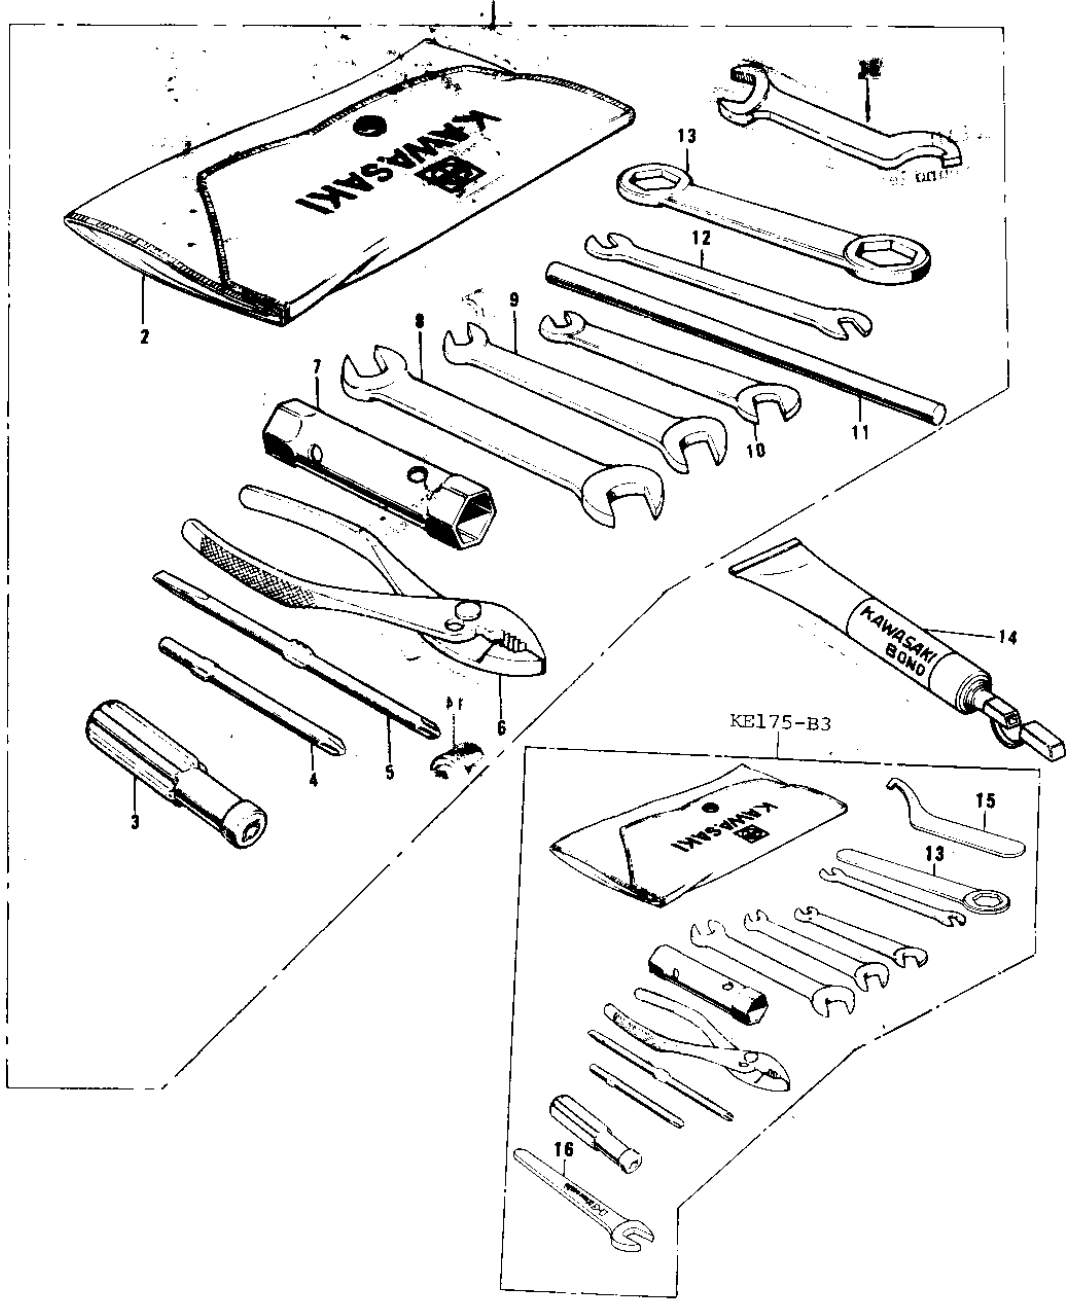

1976 KE175 PARTS DIAGRAM

OWNER TOOLS

1976 KE175 PARTS LIST

OWNER TOOLS

ITEM NAME	PART NUMBER	QUANTITY
56007-048 (Canada) (Ref # 1)	56007-041	1
56007-1001 (Canada) (Ref # 1)	56007-059	1
TOOL KIT (Canada) (Ref # 1)	56007-1001	1
BAG,TOOL (Ref # 2)	56008-008	1
92106-1001 (Canada) (Ref # 3)	92106-002	1
SCREW DRIVER #3 PHLIP (Ref # 4)	92107-005	1
TOOL-DRIVER (Ref # 5)	92107-1052	1
92112-003 (Canada) (Ref # 6)	92112-005	1
WRENCH,BOX,17X21 (Ref # 7)	92110-012	1
TOOL-WRENCH,OPEN END, (Ref # 8)	92110-1153	1
WRENCH,OPEN END,12X13 (Ref # 9)	92126-002	1
WRENCH,OPEN,8X10 (Ref # 10)	92126-001	1
BAR,SPARK PLUG WRENCH (Ref # 11)	92111-005	1
TIGHTENER,SPOKE (Ref # 12)	92108-011	1
92110-1022 (Canada) (Ref # 13)	92108-009	1
92110-1150 (Canada) (Ref # 13)	92110-1003	1
LIQUID GASKET (Ref # 15)	92104-002	10
WRENCH,HOOK,19M/M (Ref # 15)	92126-013	1
BRG,ROLLER,4T-30305 (Ref # 15)	92116-1006	1
WRENCH,OPEN END,19M/M (Ref # 16)	92110-1004	1