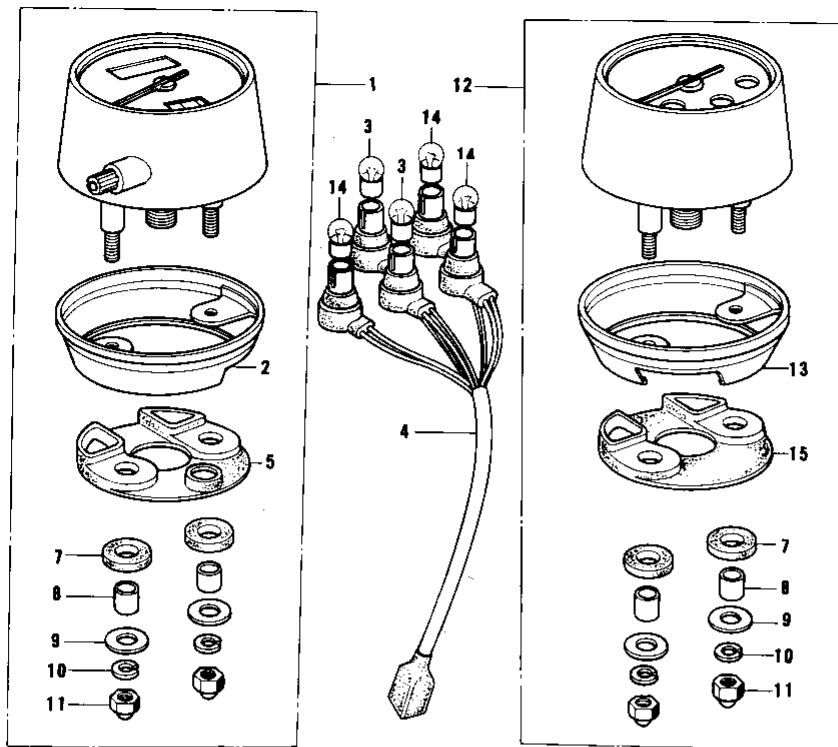

## 1977 KE175 PARTS LIST

METERS/IGNITION SWITCH

ITEM NAME	PART NUMBER	QUANTITY
SPEEDOMETER ASSY (Ref # 1)	25006-051	1
*** N.L.A.*** (Canada) (Ref # 1)	25006-059	1
COVER-SPEEDOMETER (Ref # 2)	25012-017	1
BULB 6V 1.5W (Ref # 3)	92069-024	1
SOCKET,SPEEDOMETER (Ref # 4)	25011-038	1
SHOCK DAMPER,METER (Ref # 5)	25019-018	1
BRACKET,METER (Ref # 6)	25008-034	1
DAMPER RUBBER,METER (Ref # 7)	25019-019	1
COLLAR,METER FITTING (Ref # 8)	25021-004	1
WASHER PL 5.2X18X1.2 (Ref # 9)	92022-285	1
WASHER SPRING 5MM (Ref # 10)	461F0500	1
NUT-CAP,5MM (Ref # 11)	322N0500	1
TACHOMETER ASSY (Ref # 12)	25027-010	1
COVER,TACHOMETER (Ref # 13)	25012-018	1
BULB-6V 3W (Ref # 14)	92069-053	1
DAMPER RUBBER,METER (Ref # 15)	25019-020	1
DAMPER RUBBER,METER (Ref # 16)	92075-248	1
WASHER 6.5X22X1.6T (Ref # 17)	92022-237	1
WASHER SPRING 6MM (Ref # 18)	461F0600	1
NUT 6MM (Ref # 19)	311B0600	1
BOLT-HEX HEAD,6MM (Ref # 20)	92007-026	1
WASHER PLAIN 8MM (Ref # 21)	410B0800	1
SWITCH,IGNITION (Ref # 22)	27005-077	1
KEY SET #431 (Ref # 23)	27008-054-31	1
KEY SET #432 (Ref # 23)	27008-054-32	1
KEY SET #433 (Ref # 23)	27008-054-33	1
KEY SET # 434 (Ref # 23)	27008-054-34	1
KEY SET #435 (Ref # 23)	27008-054-35	1
KEY SET #436 (Ref # 23)	27008-054-36	1