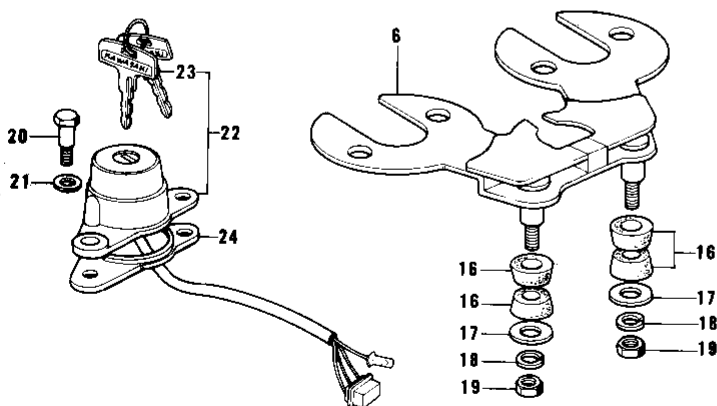

## 1977 KE175 PARTS LIST

METERS/IGNITION SWITCH

ITEM NAME	PART NUMBER	QUANTITY
SPEEDOMETER ASSY (Ref # 1)	25006-051	1
*** N.L.A.*** (Canada) (Ref # 1)	25006-059	1
COVER-SPEEDOMETER (Ref # 2)	25012-017	1
BULB 6V 1.5W (Ref # 3)	92069-024	1
SOCKET,SPEEDOMETER (Ref # 4)	25011-038	1
SHOCK DAMPER,METER (Ref # 5)	25019-018	1
BRACKET,METER (Ref # 6)	25008-034	1
DAMPER RUBBER,METER (Ref # 7)	25019-019	1
COLLAR,METER FITTING (Ref # 8)	25021-004	1
WASHER PL 5.2X18X1.2 (Ref # 9)	92022-285	1
WASHER SPRING 5MM (Ref # 10)	461F0500	1
NUT-CAP,5MM (Ref # 11)	322N0500	1
TACHOMETER ASSY (Ref # 12)	25027-010	1
COVER,TACHOMETER (Ref # 13)	25012-018	1
BULB-6V 3W (Ref # 14)	92069-053	1
DAMPER RUBBER,METER (Ref # 15)	25019-020	1
DAMPER RUBBER,METER (Ref # 16)	92075-248	1
WASHER 6.5X22X1.6T (Ref # 17)	92022-237	1
WASHER SPRING 6MM (Ref # 18)	461F0600	1
NUT 6MM (Ref # 19)	311B0600	1
BOLT-HEX HEAD,6MM (Ref # 20)	92007-026	1
WASHER PLAIN 8MM (Ref # 21)	410B0800	1
SWITCH,IGNITION (Ref # 22)	27005-077	1
KEY SET #431 (Ref # 23)	27008-054-31	1
KEY SET #432 (Ref # 23)	27008-054-32	1
KEY SET #433 (Ref # 23)	27008-054-33	1
KEY SET # 434 (Ref # 23)	27008-054-34	1
KEY SET #435 (Ref # 23)	27008-054-35	1
KEY SET #436 (Ref # 23)	27008-054-36	1