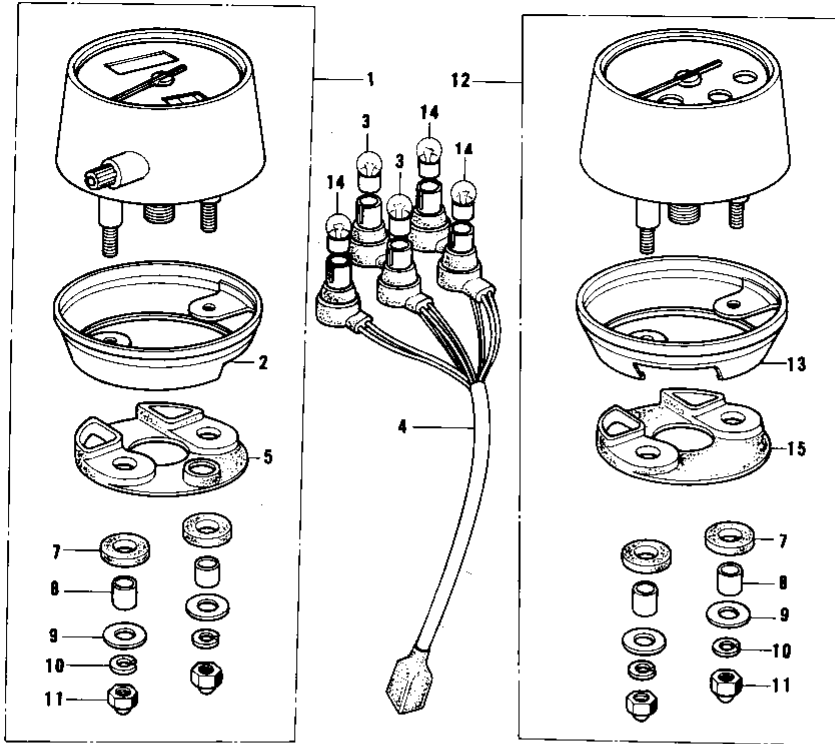

# 1976 KE175 PARTS DIAGRAM

METERS/IGNITION SWITCH

## METERS/IGNITION SWITCH

ITEM NAME	PART NUMBER	QUANTITY
SPEEDOMETER ASSY (Ref # 1)	25006-051	1
*** N.L.A.*** (Canada) (Ref # 1)	25006-059	1
COVER-SPEEDOMETER (Ref # 2)	25012-017	1
BULB 6V 1.5W (Ref # 3)	92069-024	2
SOCKET,SPEEDOMETER (Ref # 4)	25011-038	1
SHOCK DAMPER,METER (Ref # 5)	25019-018	1
BRACKET,METER (Ref # 6)	25008-034	1
DAMPER RUBBER,METER (Ref # 7)	25019-019	4
COLLAR,METER FITTING (Ref # 8)	25021-004	4
WASHER PL 5.2X18X1.2 (Ref # 9)	92022-285	4
WASHER SPRING 5MM (Ref # 10)	461F0500	4
NUT-CAP,5MM (Ref # 11)	322N0500	4
TACHOMETER ASSY (Ref # 12)	25027-010	1
COVER,TACHOMETER (Ref # 13)	25012-018	1
BULB-6V 3W (Ref # 14)	92069-053	3
DAMPER RUBBER,METER (Ref # 15)	25019-020	1
DAMPER RUBBER,METER (Ref # 16)	92075-248	4
WASHER 6.5X22X1.6T (Ref # 17)	92022-237	2
WASHER SPRING 6MM (Ref # 18)	461F0600	2
NUT 6MM (Ref # 19)	311B0600	2
BOLT-HEX HEAD,6MM (Ref # 20)	92007-026	2
WASHER PLAIN 8MM (Ref # 21)	410B0800	2
SWITCH,IGNITION (Ref # 22)	27005-077	1
KEY SET #431 (Ref # 23)	27008-054-31	1
KEY SET #432 (Ref # 23)	27008-054-32	1
KEY SET #433 (Ref # 23)	27008-054-33	1
KEY SET # 434 (Ref # 23)	27008-054-34	1
KEY SET #435 (Ref # 23)	27008-054-35	1
KEY SET #436 (Ref # 23)	27008-054-36	1