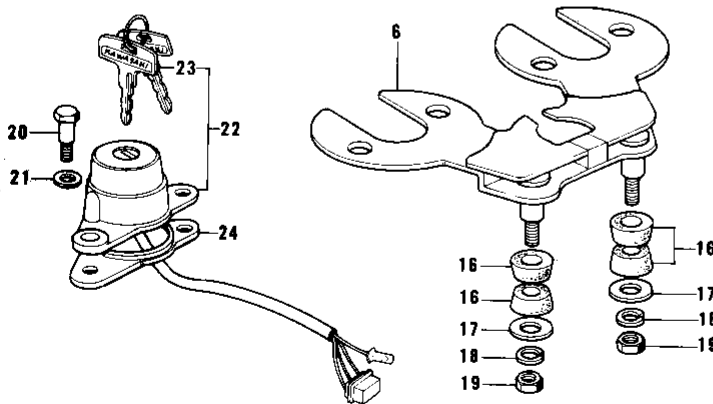

# 1976 KE175 PARTS DIAGRAM

METERS/IGNITION SWITCH

## METERS/IGNITION SWITCH

ITEM NAME	PART NUMBER	QUANTITY
SPEEDOMETER ASSY (Ref # 1)	25006-051	1
*** N.L.A.*** (Canada) (Ref # 1)	25006-059	1
COVER-SPEEDOMETER (Ref # 2)	25012-017	1
BULB 6V 1.5W (Ref # 3)	92069-024	2
SOCKET,SPEEDOMETER (Ref # 4)	25011-038	1
SHOCK DAMPER,METER (Ref # 5)	25019-018	1
BRACKET,METER (Ref # 6)	25008-034	1
DAMPER RUBBER,METER (Ref # 7)	25019-019	4
COLLAR,METER FITTING (Ref # 8)	25021-004	4
WASHER PL 5.2X18X1.2 (Ref # 9)	92022-285	4
WASHER SPRING 5MM (Ref # 10)	461F0500	4
NUT-CAP,5MM (Ref # 11)	322N0500	4
TACHOMETER ASSY (Ref # 12)	25027-010	1
COVER,TACHOMETER (Ref # 13)	25012-018	1
BULB-6V 3W (Ref # 14)	92069-053	3
DAMPER RUBBER,METER (Ref # 15)	25019-020	1
DAMPER RUBBER,METER (Ref # 16)	92075-248	4
WASHER 6.5X22X1.6T (Ref # 17)	92022-237	2
WASHER SPRING 6MM (Ref # 18)	461F0600	2
NUT 6MM (Ref # 19)	311B0600	2
BOLT-HEX HEAD,6MM (Ref # 20)	92007-026	2
WASHER PLAIN 8MM (Ref # 21)	410B0800	2
SWITCH,IGNITION (Ref # 22)	27005-077	1
KEY SET #431 (Ref # 23)	27008-054-31	1
KEY SET #432 (Ref # 23)	27008-054-32	1
KEY SET #433 (Ref # 23)	27008-054-33	1
KEY SET # 434 (Ref # 23)	27008-054-34	1
KEY SET #435 (Ref # 23)	27008-054-35	1
KEY SET #436 (Ref # 23)	27008-054-36	1