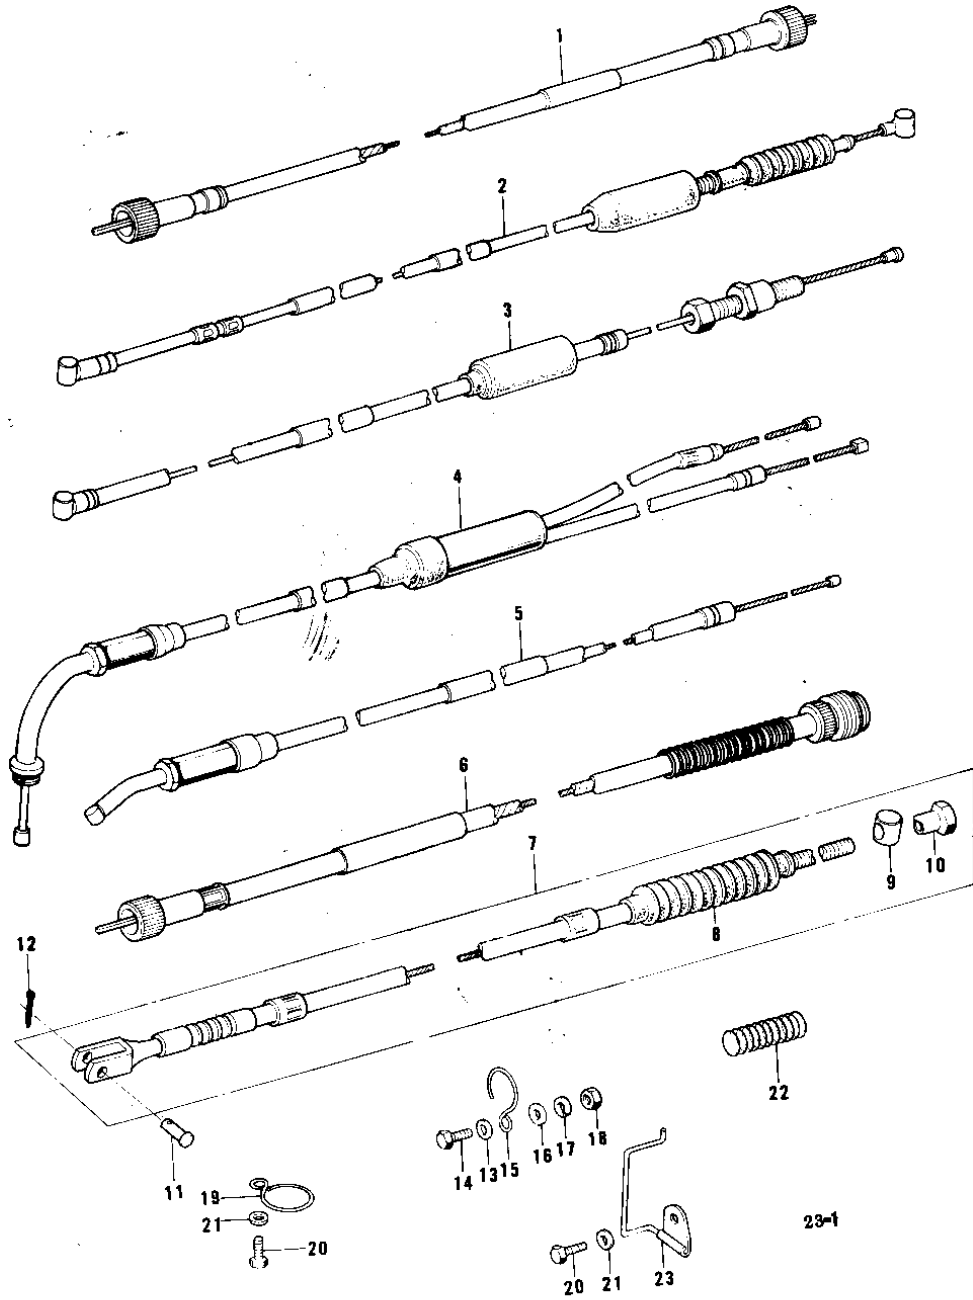

1976 KE175 PARTS DIAGRAM

CABLES

1976 KE175 PARTS LIST

CABLES

ITEM NAME	PART NUMBER	QUANTITY
CABLE,SPEEDOMETER (Ref # 1)	54001-046	1
CABLE,FRONT BRAKE (Ref # 2)	54005-077	1
CABLE,CLUTCH (Ref # 3)	54011-072	1
CABLE,CONTROL (Ref # 4)	54012-118	1
CABLE,STARTER (Ref # 5)	54017-068	1
CABLE,TACHOMETER (Ref # 6)	54018-020	1
CABLE,REAR BRAKE (Ref # 7)	54022-028	1
DUST COVER-BRKE CABLE (Ref # 8)	54009-007	1
PIN BRAKE ROD (Ref # 9)	92043-053	1
NUT-BRAKE CABLE ADJST (Ref # 10)	92015-041	1
PIN (Ref # 11)	92043-125	1
PIN COTTER 2.0X15 (Ref # 12)	550D2015	1
WASHER PLAIN 6MM (Ref # 13)	410B0600	1
BOLT-UPSET (Ref # 14)	112G0618	1
CLAMP,CABLE (Ref # 15)	92037-092	1
WASHER PLAIN 6MM (Ref # 16)	411B0600	1
WASHER SPRING 6MM (Ref # 17)	461F0600	1
NUT 6MM (Ref # 18)	311B0600	1
CLAMP (Ref # 19)	92037-083	1
BOLT,6X10 (Ref # 20)	112G0610	2
BOLT-UPSET,6X12 (Ref # 20)	112G0612	2
WASHER 6.5X20X1.6T (Ref # 21)	92022-125	2
SPRING,COIL (Ref # 22)	54025-004	1
CLAMP,CABLE (Ref # 23)	92037-175	1
CLAMP,CABLE (Ref # 23-1)	92037-175	1