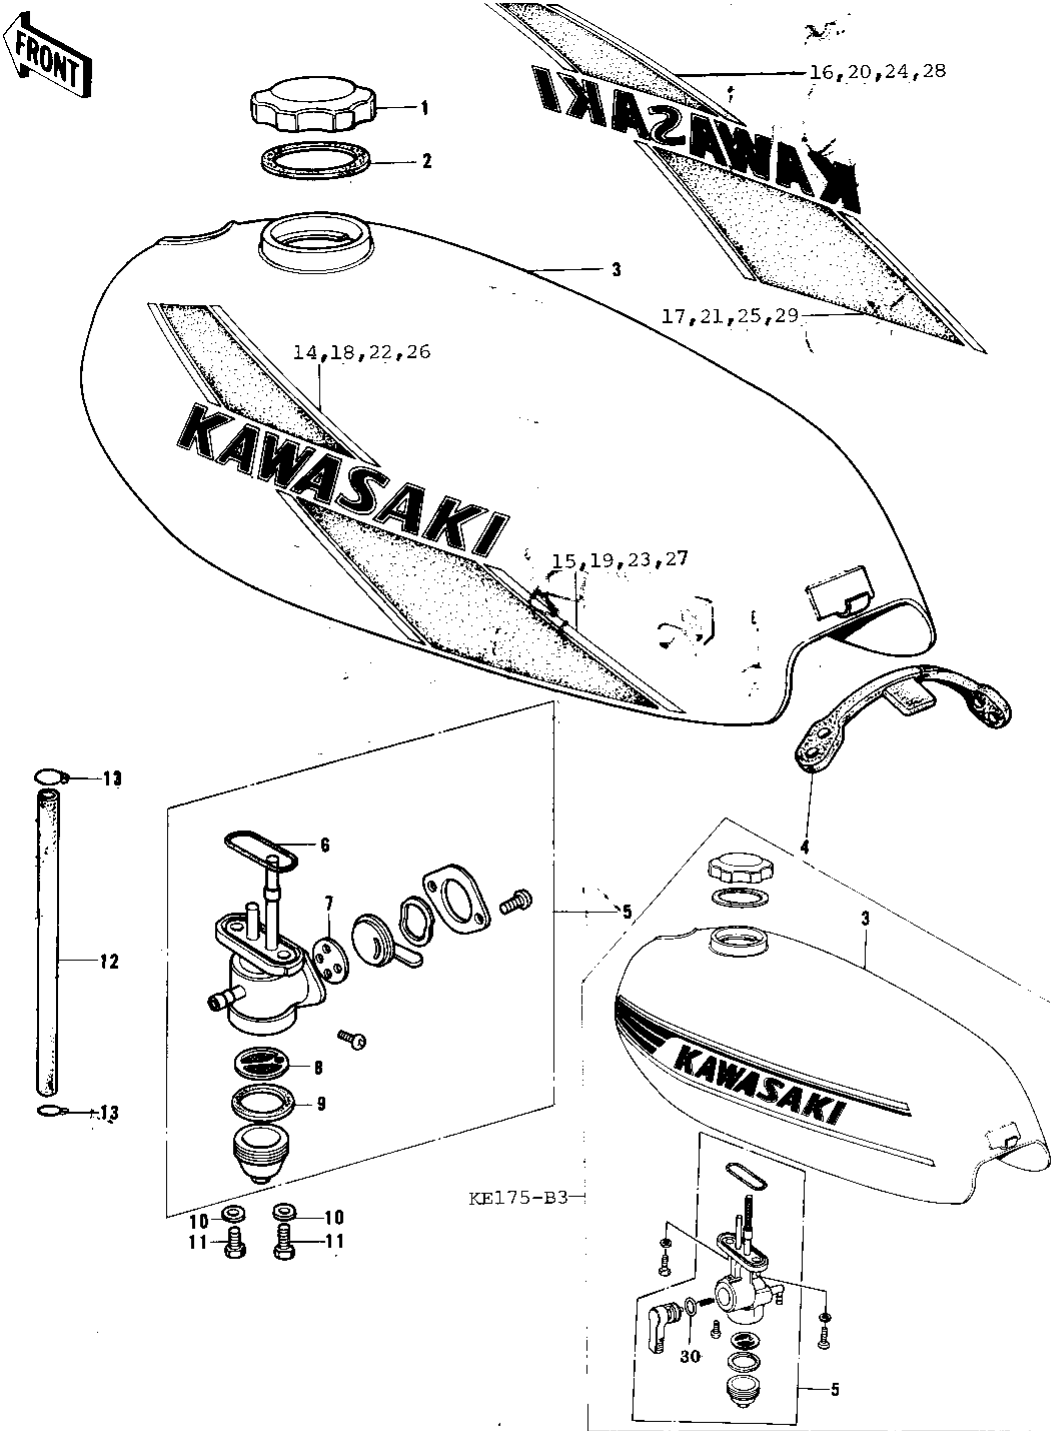

1977 KE175 PARTS DIAGRAM

FUEL TANK

Ref. No

- 1
- 2
- 3
- 4
- 5
- 6
- 7
- 8
- 9
- 10
- 11
- 12
- 13
- 14-2
- 14
- 15
- 16
- 17
- 18
- 19
- 20
- 21
- 22
- 23
- 24
- 25
- 26
- 27
- 28
- 29
- 30

1977 KE175 PARTS LIST

FUEL TANK

ITEM NAME	PART NUMBER	QUANTITY
CAP,FUEL TANK (Ref # 1)	51048-1013	1
GASKET,FUEL TANK CAP (Ref # 2)	51059-011	1
TANK-FUEL,C.GREEN (Ref # 3)	51001-101-3Z	1
TANK-FUEL,C.ORANGE (Ref # 3)	51001-101-4A	1
TANK-FUEL,PRUSSIAN BL (Ref # 3)	51001-101-4T	1
TANK-FUEL,C.LIGHT RED (Ref # 3)	51001-101-4R	1
TANK-FUEL,C.E.GREEN (Ref # 3)	51001-101-4U	1
TANK-FUEL,C.C.BLUE (Ref # 3)	51001-101-A4	1
BAND,FUEL TANK (Ref # 4)	92072-075	1
TAP ASSY,FUEL (Ref # 5)	51023-1001	2
"O" RING (Ref # 6)	51039-003	1
GASKET-FUEL COCK LEV (Ref # 7)	92065-094	1
STRAINER,FUEL (Ref # 8)	51038-008	1
GASKET FUEL COCK CUP (Ref # 9)	51037-011	1
WASHER-PLAIN (Ref # 10)	92022-183	1
BOLT-HEX HEAD,6X16 (Ref # 11)	92001-114	1
PIPE,FUEL (Ref # 12)	92059-108	1
CLAMP FUEL PIPE (Ref # 13)	92037-010	1
DECAL,L.H FL TK,UPP (Ref # 14)	56027-374-SP	1
DECAL,L.H FL TK,LOW (Ref # 14)	56027-375-SP	1
DECAL,R.H FL TK,UPP (Ref # 16)	56027-376-SP	1
DECAL,R.H FL TK,LOW (Ref # 17)	56027-377-SP	1
DECAL,L.H FL TK,UPP (Ref # 18)	56027-378-SP	1
DECAL,L.H FL TK,LOW (Ref # 19)	56027-379-SP	1
*** N.L.A.*** (Canada) (Ref # 20)	56027-380-SP	1
DECAL,R.H FL TK,LOW (Ref # 21)	56027-381-SP	1
DECAL,FUEL TANK,L.H.U (Ref # 22)	56029-058-SP	1
DECAL,FUEL TANK,L.H.L (Ref # 23)	56029-059-SP	1
DECAL,FUEL TANK,R.H.U (Ref # 24)	56029-060-SP	1

1977 KE175 PARTS LIST

FUEL TANK

ITEM NAME	PART NUMBER	QUANTITY
DECAL,FUEL TANK,R.H.L (Ref # 25)	56029-061-SP	1
DECAL,L.H FL TK,UPPER (Ref # 26)	56029-050-SP	1
DECAL,L.H FL TK,LOWER (Ref # 27)	56029-051-SP	1
DECAL,R.H FL TK,UPPER (Ref # 28)	56029-052-SP	1
DECAL,R.H FL TK,LOWER (Ref # 29)	56029-053-SP	1
"O" RING, 10MM (Ref # 30)	670B2010	1