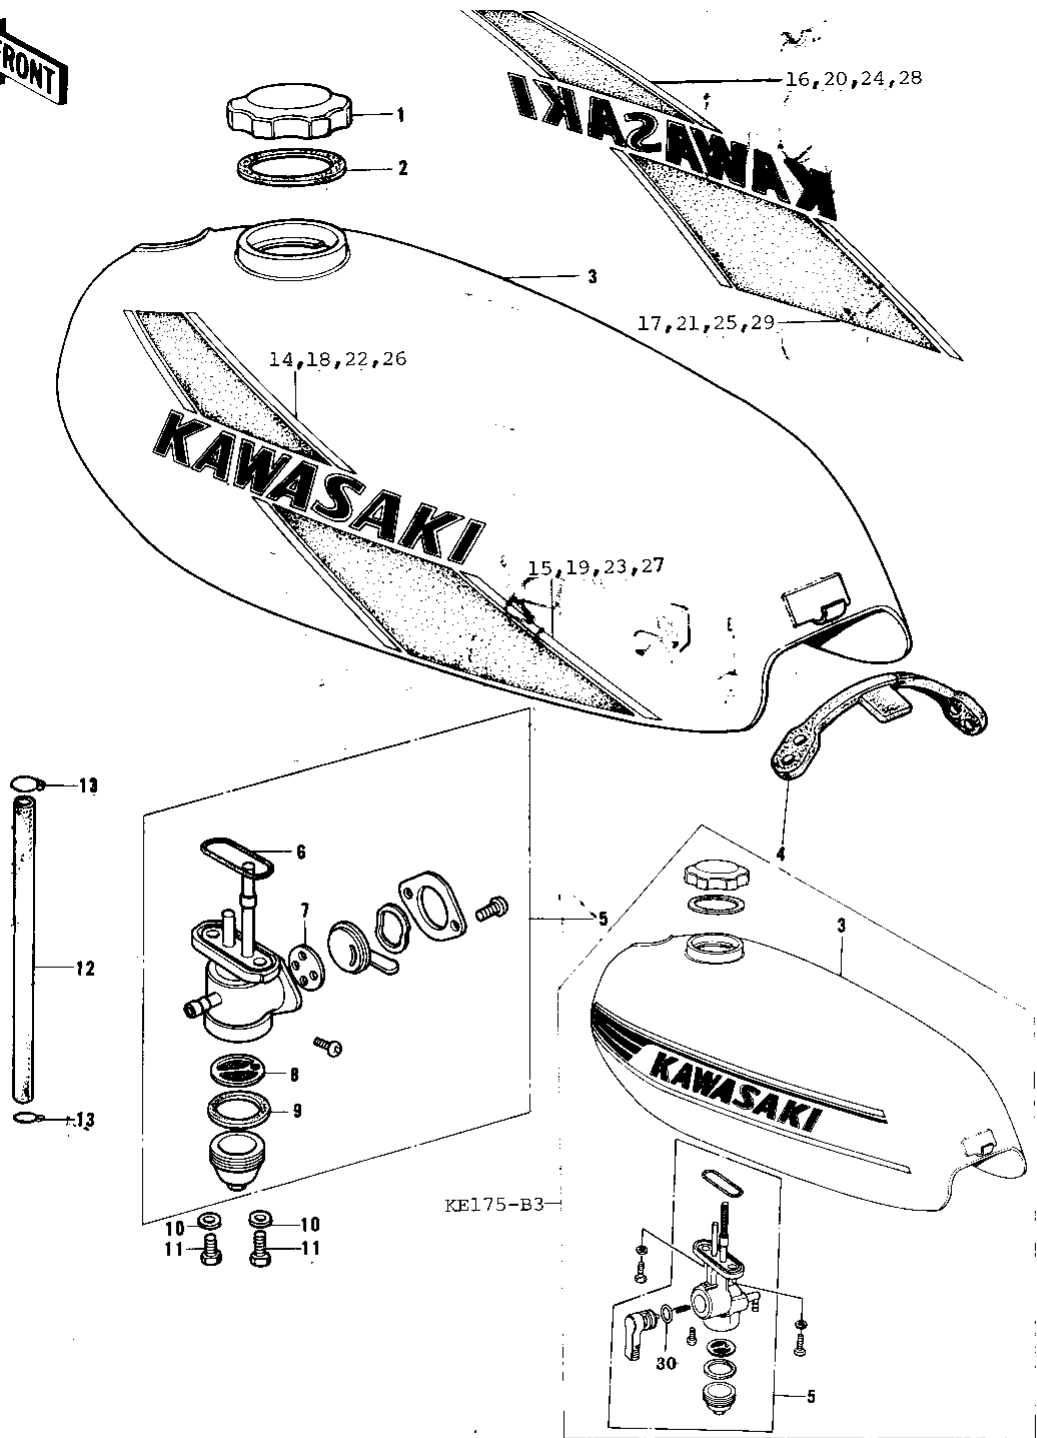

1976 KE175 PARTS DIAGRAM

FUEL TANK

FRONT

Ref. No
1
2
3
4
5
6
7
8
9
10
11
12
13
14-2
14
15
16
17
18
19
20
21
22
23
24
25
26
27
28
29
30

1976 KE175 PARTS LIST

FUEL TANK

ITEM NAME	PART NUMBER	QUANTITY
CAP,FUEL TANK (Ref # 1)	51048-1013	1
GASKET,FUEL TANK CAP (Ref # 2)	51059-011	1
TANK-FUEL,C.GREEN (Ref # 3)	51001-101-3Z	1
TANK-FUEL,C.ORANGE (Ref # 3)	51001-101-4A	1
TANK-FUEL,PRUSSIAN BL (Ref # 3)	51001-101-4T	1
TANK-FUEL,C.LIGHT RED (Ref # 3)	51001-101-4R	1
TANK-FUEL,C.E.GREEN (Ref # 3)	51001-101-4U	1
TANK-FUEL,C.C.BLUE (Ref # 3)	51001-101-A4	1
BAND,FUEL TANK (Ref # 4)	92072-075	1
TAP ASSY,FUEL (Ref # 5)	51023-1001	1
TAP ASSY,FUEL (Ref # 5)	51023-1001	1
"O" RING (Ref # 6)	51039-003	1
GASKET-FUEL COCK LEV (Ref # 7)	92065-094	1
STRAINER,FUEL (Ref # 8)	51038-008	1
GASKET FUEL COCK CUP (Ref # 9)	51037-011	1
WASHER-PLAIN (Ref # 10)	92022-183	2
BOLT-HEX HEAD,6X16 (Ref # 11)	92001-114	2
PIPE,FUEL (Ref # 12)	92059-108	1
CLAMP FUEL PIPE (Ref # 13)	92037-010	2
DECAL,L.H FL TK,UPP (Ref # 14)	56027-374-SP	1
DECAL,L.H FL TK,LOW (Ref # 14)	56027-375-SP	1
DECAL,R.H FL TK,UPP (Ref # 16)	56027-376-SP	1
DECAL,R.H FL TK,LOW (Ref # 17)	56027-377-SP	1
DECAL,L.H FL TK,UPP (Ref # 18)	56027-378-SP	1
DECAL,L.H FL TK,LOW (Ref # 19)	56027-379-SP	1
*** N.L.A.*** (Canada) (Ref # 20)	56027-380-SP	1
DECAL,R.H FL TK,LOW (Ref # 21)	56027-381-SP	1
DECAL,FUEL TANK,L.H.U (Ref # 22)	56029-058-SP	1
DECAL,FUEL TANK,L.H.L (Ref # 23)	56029-059-SP	1

1976 KE175 PARTS LIST

FUEL TANK

ITEM NAME	PART NUMBER	QUANTITY
DECAL,FUEL TANK,R.H.U (Ref # 24)	56029-060-SP	1
DECAL,FUEL TANK,R.H.L (Ref # 25)	56029-061-SP	1
DECAL,L.H FL TK,UPPER (Ref # 26)	56029-050-SP	1
DECAL,L.H FL TK,LOWER (Ref # 27)	56029-051-SP	1
DECAL,R.H FL TK,UPPER (Ref # 28)	56029-052-SP	1
DECAL,R.H FL TK,LOWER (Ref # 29)	56029-053-SP	1
"O" RING, 10MM (Ref # 30)	670B2010	1