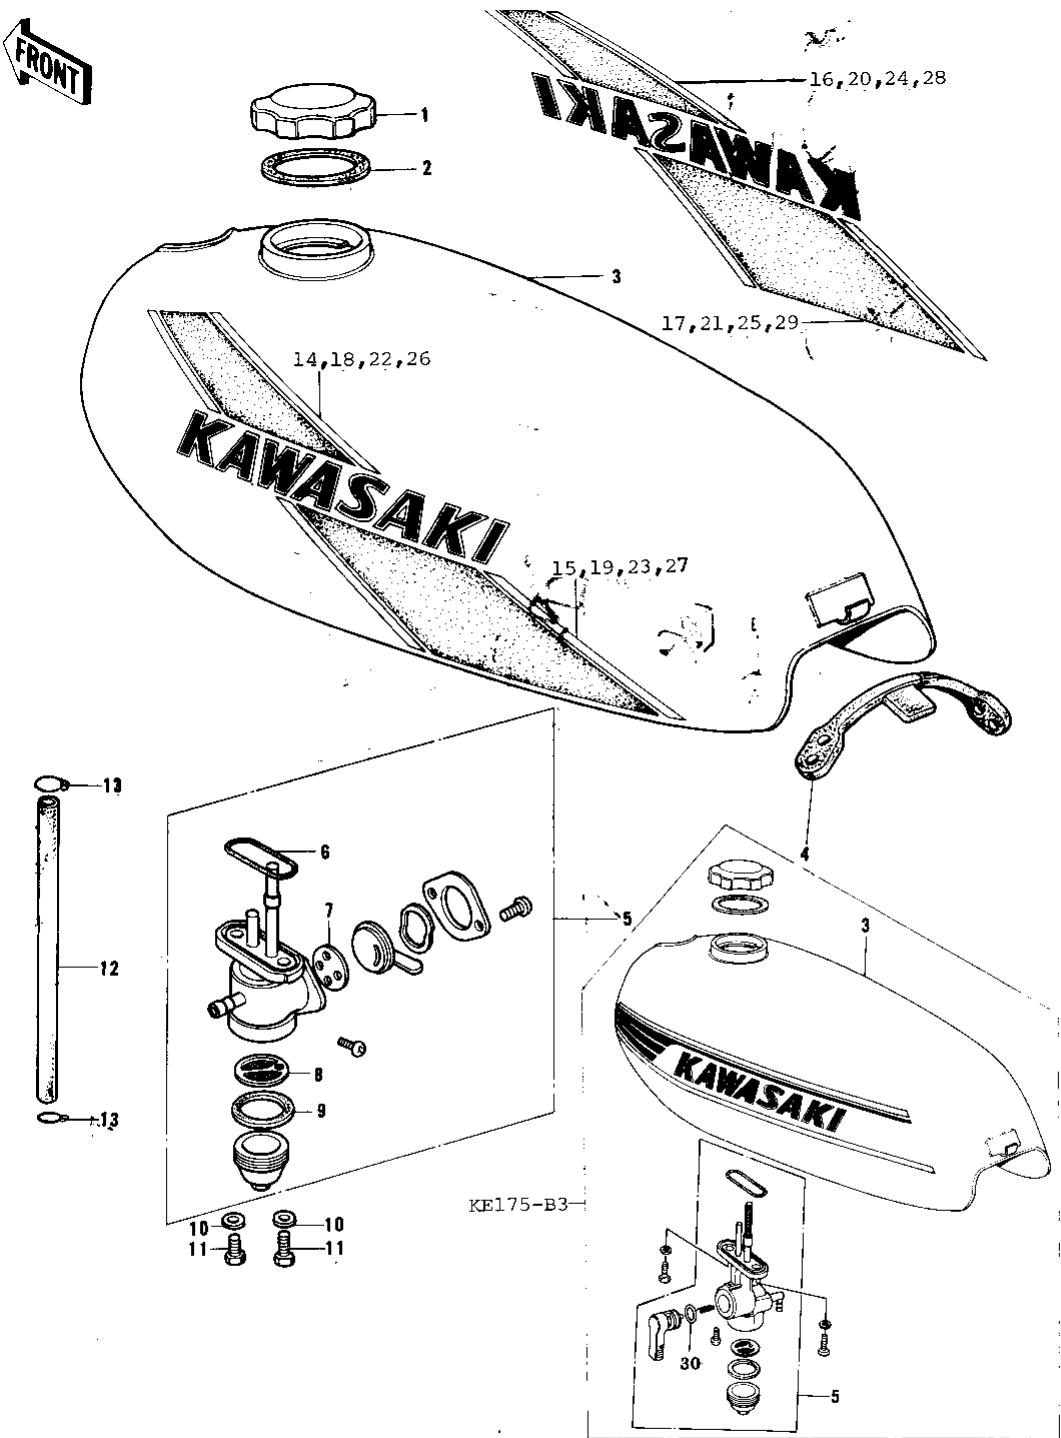

1976 KE175 PARTS DIAGRAM

FUEL TANK

Ref. No

- 1
- 2
- 3
- 4
- 5
- 6
- 7
- 8
- 9
- 10
- 11
- 12
- 13
- 14-2
- 14
- 15
- 16
- 17
- 18
- 19
- 20
- 21
- 22
- 23
- 24
- 25
- 26
- 27
- 28
- 29
- 30

1976 KE175 PARTS LIST

FUEL TANK

ITEM NAME	PART NUMBER	QUANTITY
CAP,FUEL TANK (Ref # 1)	51048-1013	1
GASKET,FUEL TANK CAP (Ref # 2)	51059-011	1
TANK-FUEL,C.GREEN (Ref # 3)	51001-101-3Z	1
TANK-FUEL,C.ORANGE (Ref # 3)	51001-101-4A	1
TANK-FUEL,PRUSSIAN BL (Ref # 3)	51001-101-4T	1
TANK-FUEL,C.LIGHT RED (Ref # 3)	51001-101-4R	1
TANK-FUEL,C.E.GREEN (Ref # 3)	51001-101-4U	1
TANK-FUEL,C.C.BLUE (Ref # 3)	51001-101-A4	1
BAND,FUEL TANK (Ref # 4)	92072-075	1
TAP ASSY,FUEL (Ref # 5)	51023-1001	1
TAP ASSY,FUEL (Ref # 5)	51023-1001	1
"O" RING (Ref # 6)	51039-003	1
GASKET-FUEL COCK LEV (Ref # 7)	92065-094	1
STRAINER,FUEL (Ref # 8)	51038-008	1
GASKET FUEL COCK CUP (Ref # 9)	51037-011	1
WASHER-PLAIN (Ref # 10)	92022-183	2
BOLT-HEX HEAD,6X16 (Ref # 11)	92001-114	2
PIPE,FUEL (Ref # 12)	92059-108	1
CLAMP FUEL PIPE (Ref # 13)	92037-010	2
DECAL,L.H FL TK,UPP (Ref # 14)	56027-374-SP	1
DECAL,L.H FL TK,LOW (Ref # 14)	56027-375-SP	1
DECAL,R.H FL TK,UPP (Ref # 16)	56027-376-SP	1
DECAL,R.H FL TK,LOW (Ref # 17)	56027-377-SP	1
DECAL,L.H FL TK,UPP (Ref # 18)	56027-378-SP	1
DECAL,L.H FL TK,LOW (Ref # 19)	56027-379-SP	1
*** N.L.A.*** (Canada) (Ref # 20)	56027-380-SP	1
DECAL,R.H FL TK,LOW (Ref # 21)	56027-381-SP	1
DECAL,FUEL TANK,L.H.U (Ref # 22)	56029-058-SP	1
DECAL,FUEL TANK,L.H.L (Ref # 23)	56029-059-SP	1

1976 KE175 PARTS LIST

FUEL TANK

ITEM NAME	PART NUMBER	QUANTITY
DECAL,FUEL TANK,R.H.U (Ref # 24)	56029-060-SP	1
DECAL,FUEL TANK,R.H.L (Ref # 25)	56029-061-SP	1
DECAL,L.H FL TK,UPPER (Ref # 26)	56029-050-SP	1
DECAL,L.H FL TK,LOWER (Ref # 27)	56029-051-SP	1
DECAL,R.H FL TK,UPPER (Ref # 28)	56029-052-SP	1
DECAL,R.H FL TK,LOWER (Ref # 29)	56029-053-SP	1
"O" RING, 10MM (Ref # 30)	670B2010	1