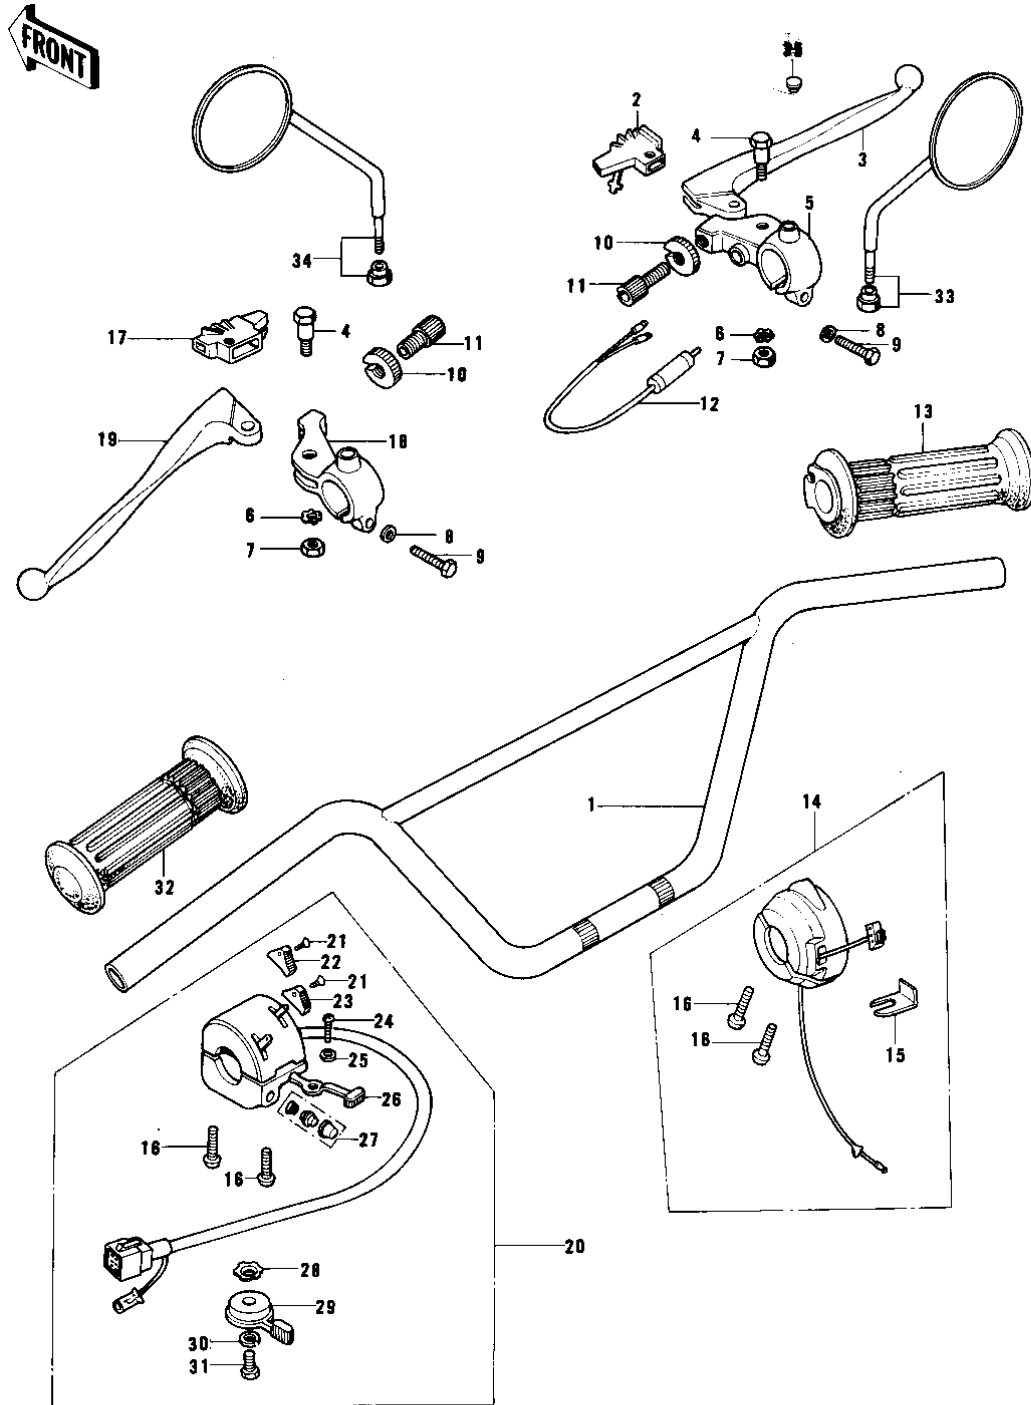

1976 KE175 PARTS DIAGRAM

HANDLEBAR