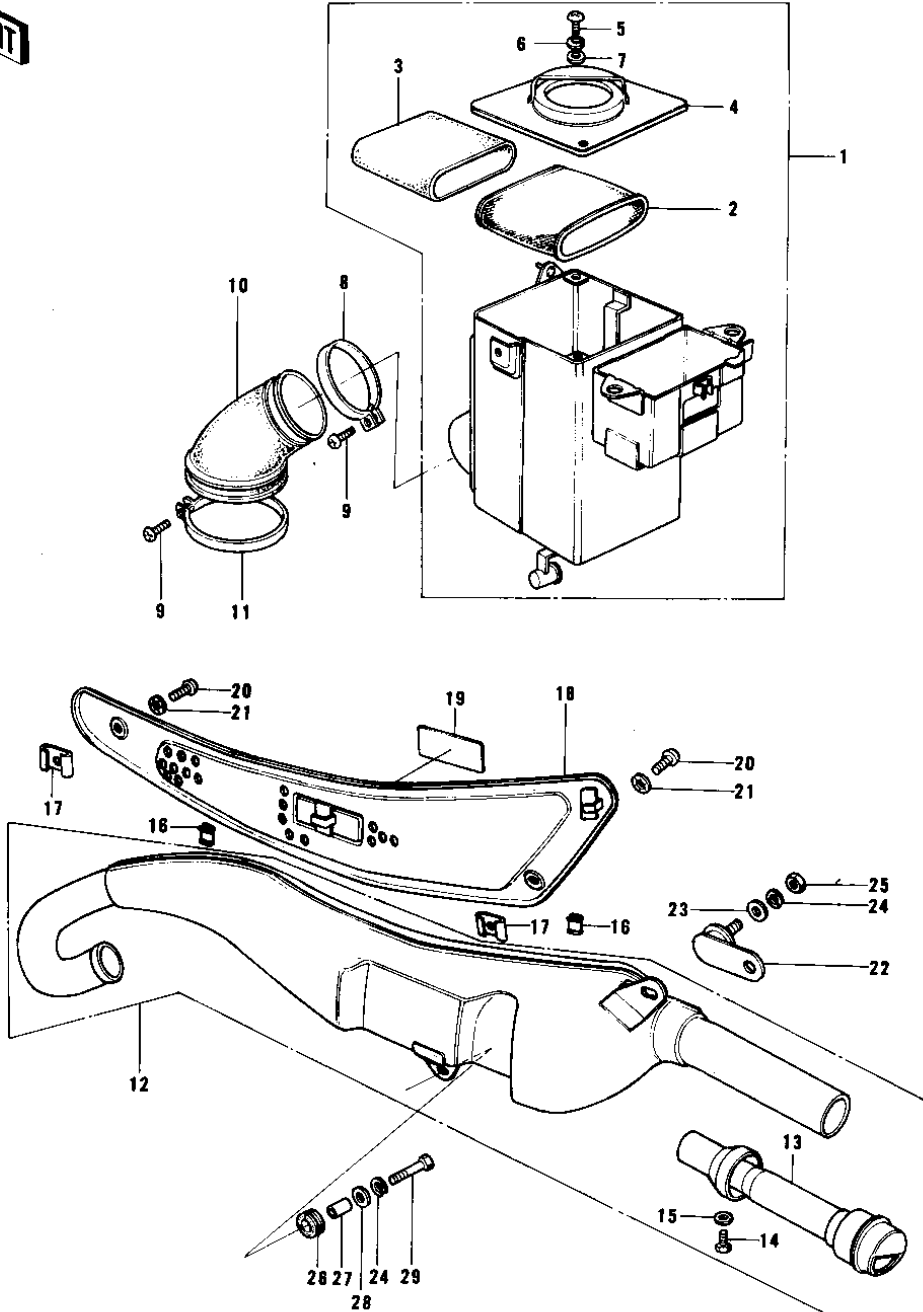

1976 KE175 PARTS DIAGRAM

AIR CLEANER/MUFFLER

1976 KE175 PARTS LIST

AIR CLEANER/MUFFLER

ITEM NAME	PART NUMBER	QUANTITY
AIR CLEANER ASY,BLACK (Ref # 1)	11010-071-21	1
HOLDER,CLENER ELEMENT (Ref # 2)	11014-011	1
ELEMENT,AIR CLNR (Ref # 3)	11013-1033	1
CAP,AIR CLEANER,BLACK (Ref # 4)	11012-039-21	1
SCREW PAN HEAD 6X12 (Ref # 5)	220B0612	2
WASHER SPRING 6MM (Ref # 6)	461F0600	2
WASHER PLAIN 6MM (Ref # 7)	411B0600	2
CLAMP,AIR CLEANER (Ref # 8)	92037-129	1
SCREW-PAN-CROS,6X35,B (Ref # 9)	220C0635	2
CONNECTOR,AIR CLEANER (Ref # 10)	11026-014	1
CLAMP,AIR CLEANER (Ref # 11)	92037-128	1
MUFFLER ASSY,BLACK (Ref # 12)	18001-150-21	1
BAFFLE TUBE (Ref # 13)	18033-091	1
BOLT-UPSET,6X12 (Ref # 14)	112G0612	1
WASHER-PLAIN (Ref # 15)	92022-183	1
INSULATOR (Ref # 16)	18065-007	2
INSULATOR,HEAT (Ref # 17)	18065-010	2
COVER,MUFFLER (Ref # 18)	18064-014	1
EMBLEM MUFFLER COVER (Ref # 19)	56018-225	1
SCREW PAN HEAD 6X12 (Ref # 20)	220E0612	2
WASHER LOCK 6MM (Ref # 21)	463H0600	2
BRACKET,MUFFLER (Ref # 22)	18061-054	1
WASHER,8.5X20X1.6 (Ref # 23)	92022-1561	1
WASHER SPRING 8MM (Ref # 24)	461F0800	2
NUT,8MM (Ref # 25)	311B0800	1
DAMPER RUBBER-MUFFLER (Ref # 26)	18063-005	1
COLLAR (Ref # 27)	92027-102	1
WASHER,8X26X2.3 (Ref # 28)	92022-1564	1
BOLT-SMALL-UPSET,8X30 (Ref # 29)	115G0830	1