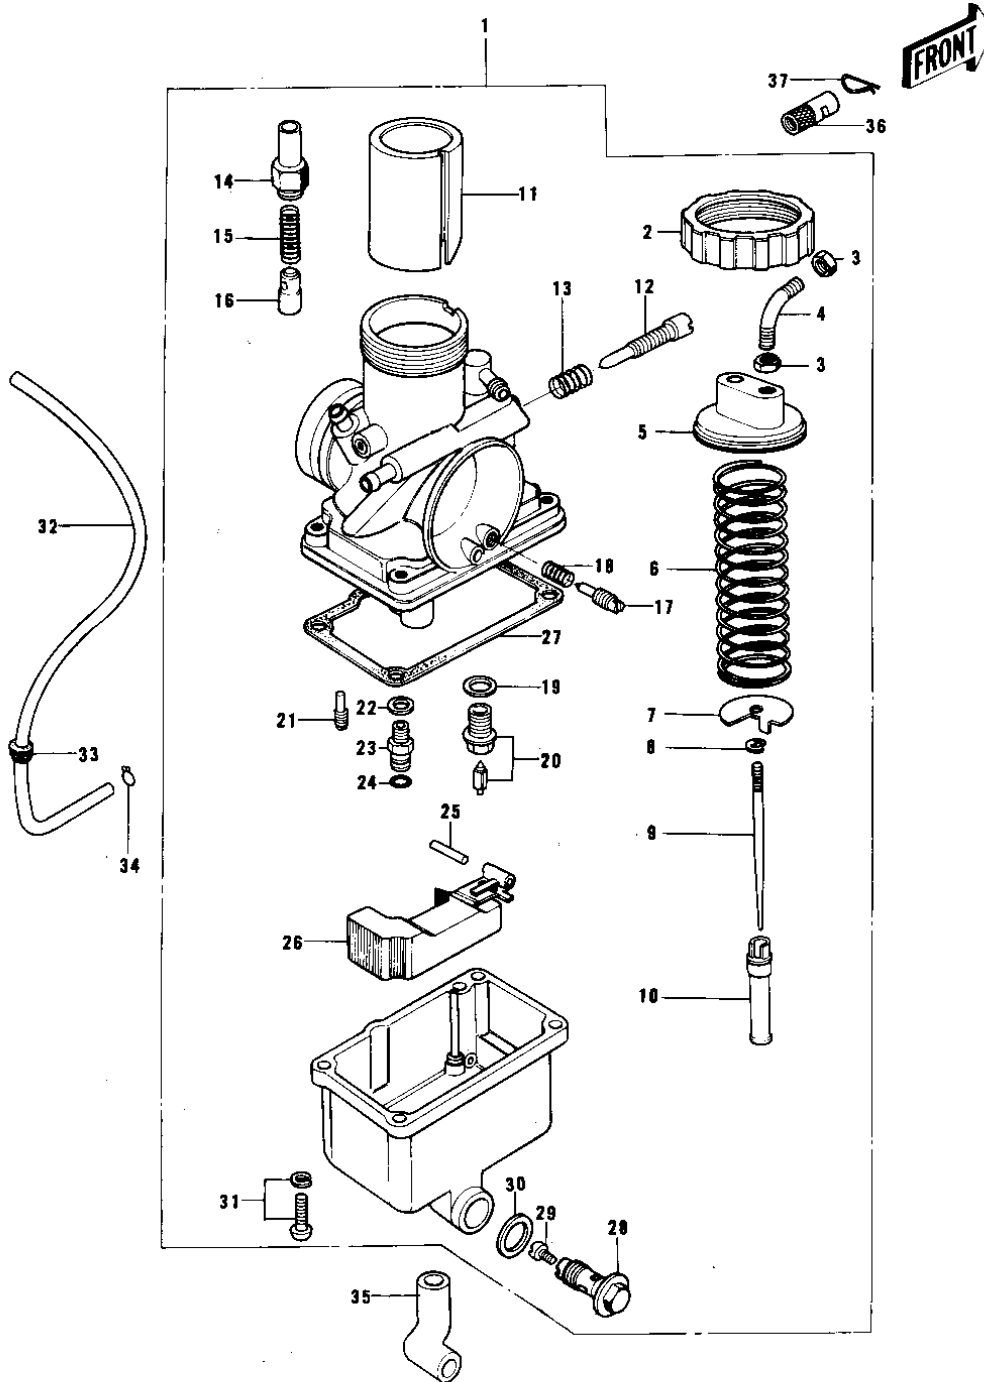

1977 KE175 PARTS DIAGRAM

CARBURETOR

1977 KE175 PARTS LIST

CARBURETOR

ITEM NAME	PART NUMBER	QUANTITY
CARBURETOR ASSY (Ref # 1)	16001-241	1
CAP MIXING CHAMBER (Ref # 2)	16004-011	1
NUT CABLE ADJUST LOCK (Ref # 3)	16003-004	1
GUIDE,CABLE (Ref # 4)	16077-009	1
TOP,MIXING CHAMBER (Ref # 5)	16005-025	1
SPRING,THROTTLE VALVE (Ref # 6)	16006-029	1
SPRING,THROTTLE (Ref # 6)	16006-031	1
SPRING SEAT,THRTL VLV (Ref # 7)	16007-025	1
CIRCLIP (Ref # 8)	16008-010	1
JET NEEDLE 4EJ3 (Ref # 9)	16009-040	1
NEEDLE JET,0-8 (Ref # 10)	16017-094	2
VALVE,THROTTLE (Ref # 11)	16025-079	1
SCREW,THROTTLE STOP (Ref # 12)	16021-023	1
SPRING THR STOP SCREW (Ref # 13)	16022-005	1
CAP,STARTER PLUNGER (Ref # 14)	16012-017	1
SPRING-PLUNGER (Ref # 15)	16013-003	1
PLUNGER-ENRICHNER (Ref # 16)	16016-002	1
SCREW PILOT AIR ADJUST (Ref # 17)	16014-002	1
SPRING-THR STOP SCREW (Ref # 18)	16022-007	1
WASHER FLOAT VLV SEAT (Ref # 19)	16029-004	1
FLOAT VALVE ASSY,#2.6 (Ref # 20)	16030-025	1
JET-PILOT NO 30 (Ref # 21)	92064-022	1
WASHER MAIN JET (Ref # 22)	16034-001	1
HOLDER-NEEDLE JET (Ref # 23)	16065-008	1
"O" RING (Ref # 24)	92055-044	1
FLOAT PIN (Ref # 25)	16032-006	1
FLOAT (Ref # 26)	16031-026	1
GASKET,FLOAT CHAMBER (Ref # 27)	16019-023	1
BOLT-BANJO (Ref # 28)	92001-097	1

1977 KE175 PARTS LIST

CARBURETOR

ITEM NAME	PART NUMBER	QUANTITY
MAIN JET,#A100 (Ref # 29)	92063-1033	1
MAIN JET,#A95 (Ref # 29)	92063-1031	1
MAIN JET,#A97.5R (Ref # 29)	92063-1035	1
MAIN JET,#A102.5 (Ref # 29)	92063-1028	1
MAIN JET,#A105R (Ref # 29)	92063-1042	1
JET-MAIN NO 107.5R (Ref # 29)	92063-073	1
GASKET-BANJO BOLT (Ref # 30)	16034-005	1
SCREW-PAN-WS-CROS (Ref # 31)	223B0414	1
PIPE-OIL (Ref # 32)	92059-072	1
GROMMET PIPE (Ref # 33)	92071-038	1
CLAMP FUEL PIPE (Ref # 34)	92037-010	1
GROMMET,OVERFLOW (Ref # 35)	16136-011	1
ADJUSTER,CABLE (Ref # 36)	16002-016	1
CIRCLIP (Ref # 37)	92036-018	1