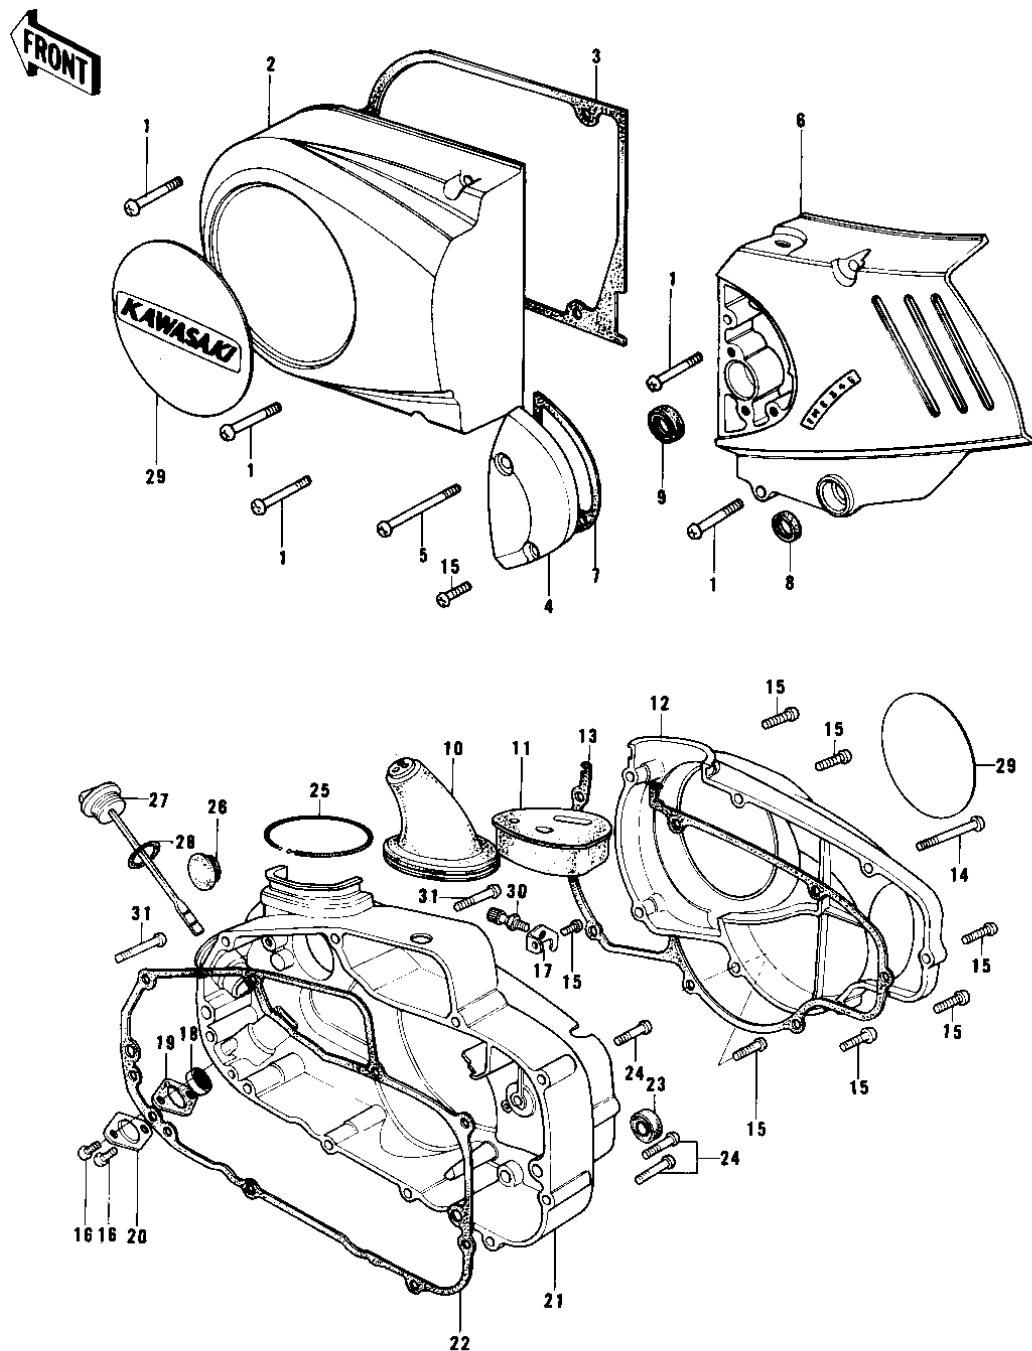

1977 KE175 PARTS DIAGRAM

ENGINE COVERS

1977 KE175 PARTS LIST

ENGINE COVERS

ITEM NAME	PART NUMBER	QUANTITY
SCREW PAN HEAD 6X45 (Ref # 1)	220B0645	1
COVER,L.H ENGINE,BARE (Ref # 2)	14031-091-2H	1
GASKET,L.H ENGINE COV (Ref # 3)	14045-024	1
COVER,CLUTCH RELEASE (Ref # 4)	14030-065-2H	1
SCREW PAN HEAD 6X80 (Ref # 5)	220B0680	1
COVER,FRONT CHAIN,BAR (Ref # 6)	14026-031-2H	1
GASKET,CLUTCH REL COV (Ref # 7)	14049-005	1
SEAL-OIL (Ref # 8)	92049-1249	1
OIL SEAL,VC7205 (Ref # 9)	92052-013	1
CAP,CARBURETOR (Ref # 10)	14038-043	1
CAP,CARBURETOR (Ref # 11)	14038-044	1
CAP,CLUTCH RELEASE,BL (Ref # 12)	14030-1004	1
GASKET,CARBURETOR COV (Ref # 13)	14048-006	1
SCREW PAN HEAD 6X85 (Ref # 14)	220B0685	1
SCREW PAN HEAD 6X20 (Ref # 15)	220B0620	1
SCREW PAN HEAD 6X12 (Ref # 16)	220B0612	1
HOLDER,OIL PUMP CABL (Ref # 17)	14044-011	1
DRAIN,FUEL (Ref # 18)	16116-006	1
GASKET,FUEL DRAIN (Ref # 19)	14049-006	1
CAP,FUEL DRAIN (Ref # 20)	14028-007	1
COVER,R.H ENGINE,BARE (Ref # 21)	14032-110-2H	1
GASKET,R.H ENGINE COV (Ref # 22)	14046-032	1
OIL SEAL TB16267 (Ref # 23)	92051-003	1
SCREW PAN HEAD 6X35 (Ref # 24)	220B0635	1
SPRING COIL (Ref # 25)	92081-047	1
CAP CARB MOUNT HOLE (Ref # 26)	14039-001	1
PLUG,OIL FILLER (Ref # 27)	16115-023	1
"O" RING,20MM (Ref # 28)	670B2020	1
EMBLEM,ENGINE COVER (Ref # 29)	56018-205	1

1977 KE175 PARTS LIST

ENGINE COVERS

ITEM NAME	PART NUMBER	QUANTITY
ADJUSTER,CABLE (Ref # 30)	16002-012	1
SCREW PAN HEAD 6X50 (Ref # 31)	220B0650	1