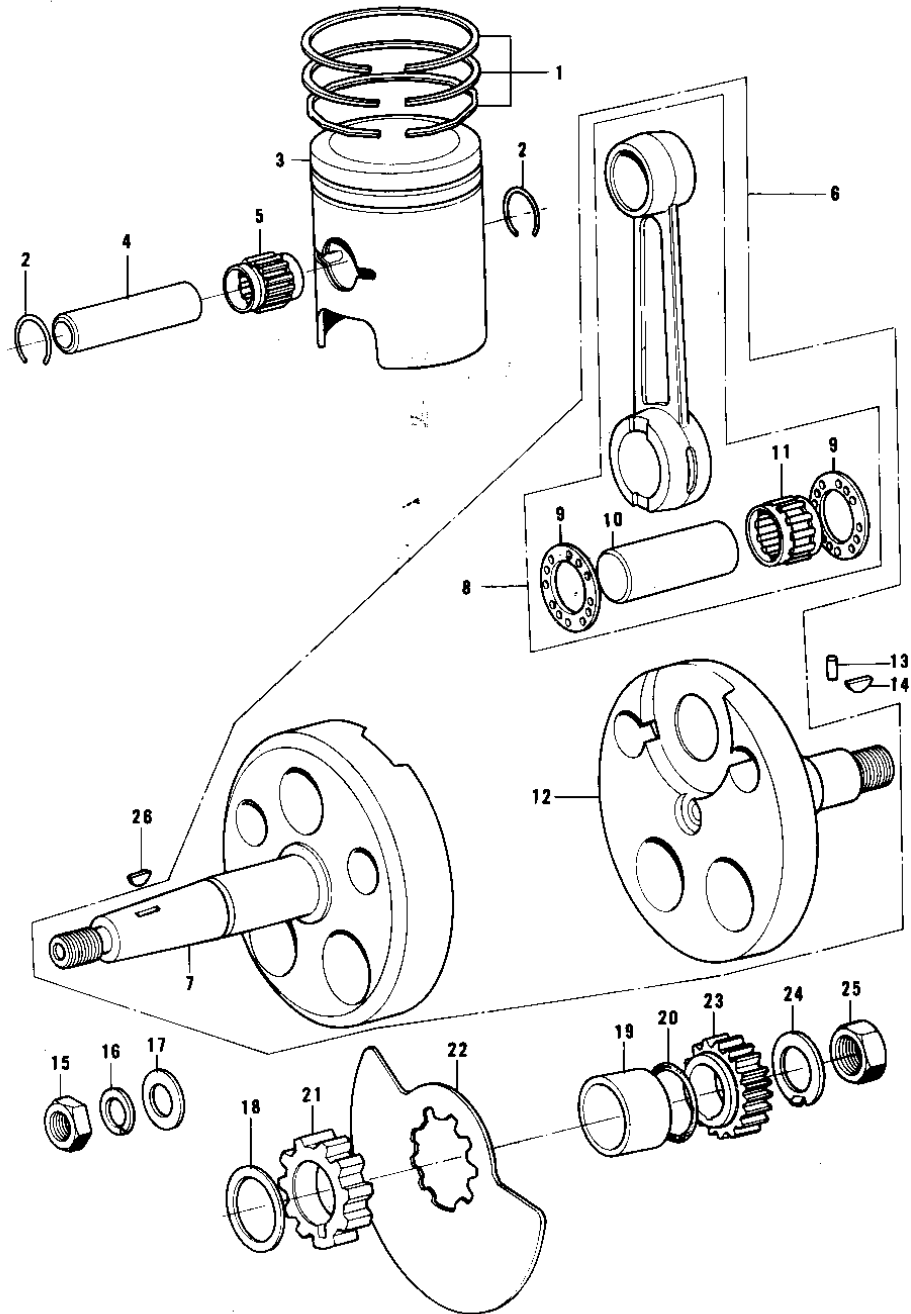

## 1977 KE175 PARTS DIAGRAM

CRANKSHAFT/PISTON/ROTARY VALVE

## 1977 KE175 PARTS LIST

CRANKSHAFT/PISTON/ROTARY VALVE

ITEM NAME	PART NUMBER	QUANTITY
RING SET,STD (Ref # 1)	13008-058	1
RING SET,0.020'0.S (Ref # 1)	13025-058	1
RING SET,0.040'0.S (Ref # 1)	13024-058	1
CIRCLIP PISTON PIN (Ref # 2)	92036-003	1
PISTON,STD (Ref # 3)	13001-074	1
PISTON,0.020'0.S (Ref # 3)	13029-072	1
PISTON,0.040'0.S (Ref # 3)	13027-065	1
PIN-PISTON (Ref # 4)	13002-018	1
BEARING,SMALL END (Ref # 5)	13033-034	1
CRANKSHAFT ASSY (Ref # 6)	13036-049	1
CRANKSHAFT,L.H (Ref # 7)	13037-038	1
CONNECTING ROD SET (Ref # 8)	13044-039	1
WASHER SIDE (Ref # 9)	92026-011	1
CRANK PIN (Ref # 10)	13035-022	1
BEARING,BIG END (Ref # 11)	13034-042	1
CRANKSHAFT,R.H (Ref # 12)	13038-034	1
PIN DOWEL 4X10 (Ref # 13)	610A0410	1
WOODRUFF KEY PRY PINI (Ref # 14)	92038-003	1
NUT 14MM (Ref # 15)	92015-043	1
WASHER SPRING 14MM (Ref # 16)	461F1400	1
WASHER-PLAIN,14MM (Ref # 17)	92022-172	1
COLLAR-CRANKSHAFT (Ref # 18)	92027-118	1
COLLAR,25X32X10.5 (Ref # 19)	92143-1370	1
"O" RING,22MM (Ref # 20)	92055-018	1
COLLAR,DISC VLV (Ref # 21)	92027-242	1
VALVE,ROTARY DISC (Ref # 22)	12002-028	1
PINION,PRIMARY (Ref # 23)	13121-027	1
WASHER,LOCK,18MM (Ref # 24)	92024-067	1
NUT 18MM (Ref # 25)	92015-019	1

## 1977 KE175 PARTS LIST

CRANKSHAFT/PISTON/ROTARY VALVE

ITEM NAME	PART NUMBER	QUANTITY
WOODRUFF KEY (Ref # 26)	92038-001	1