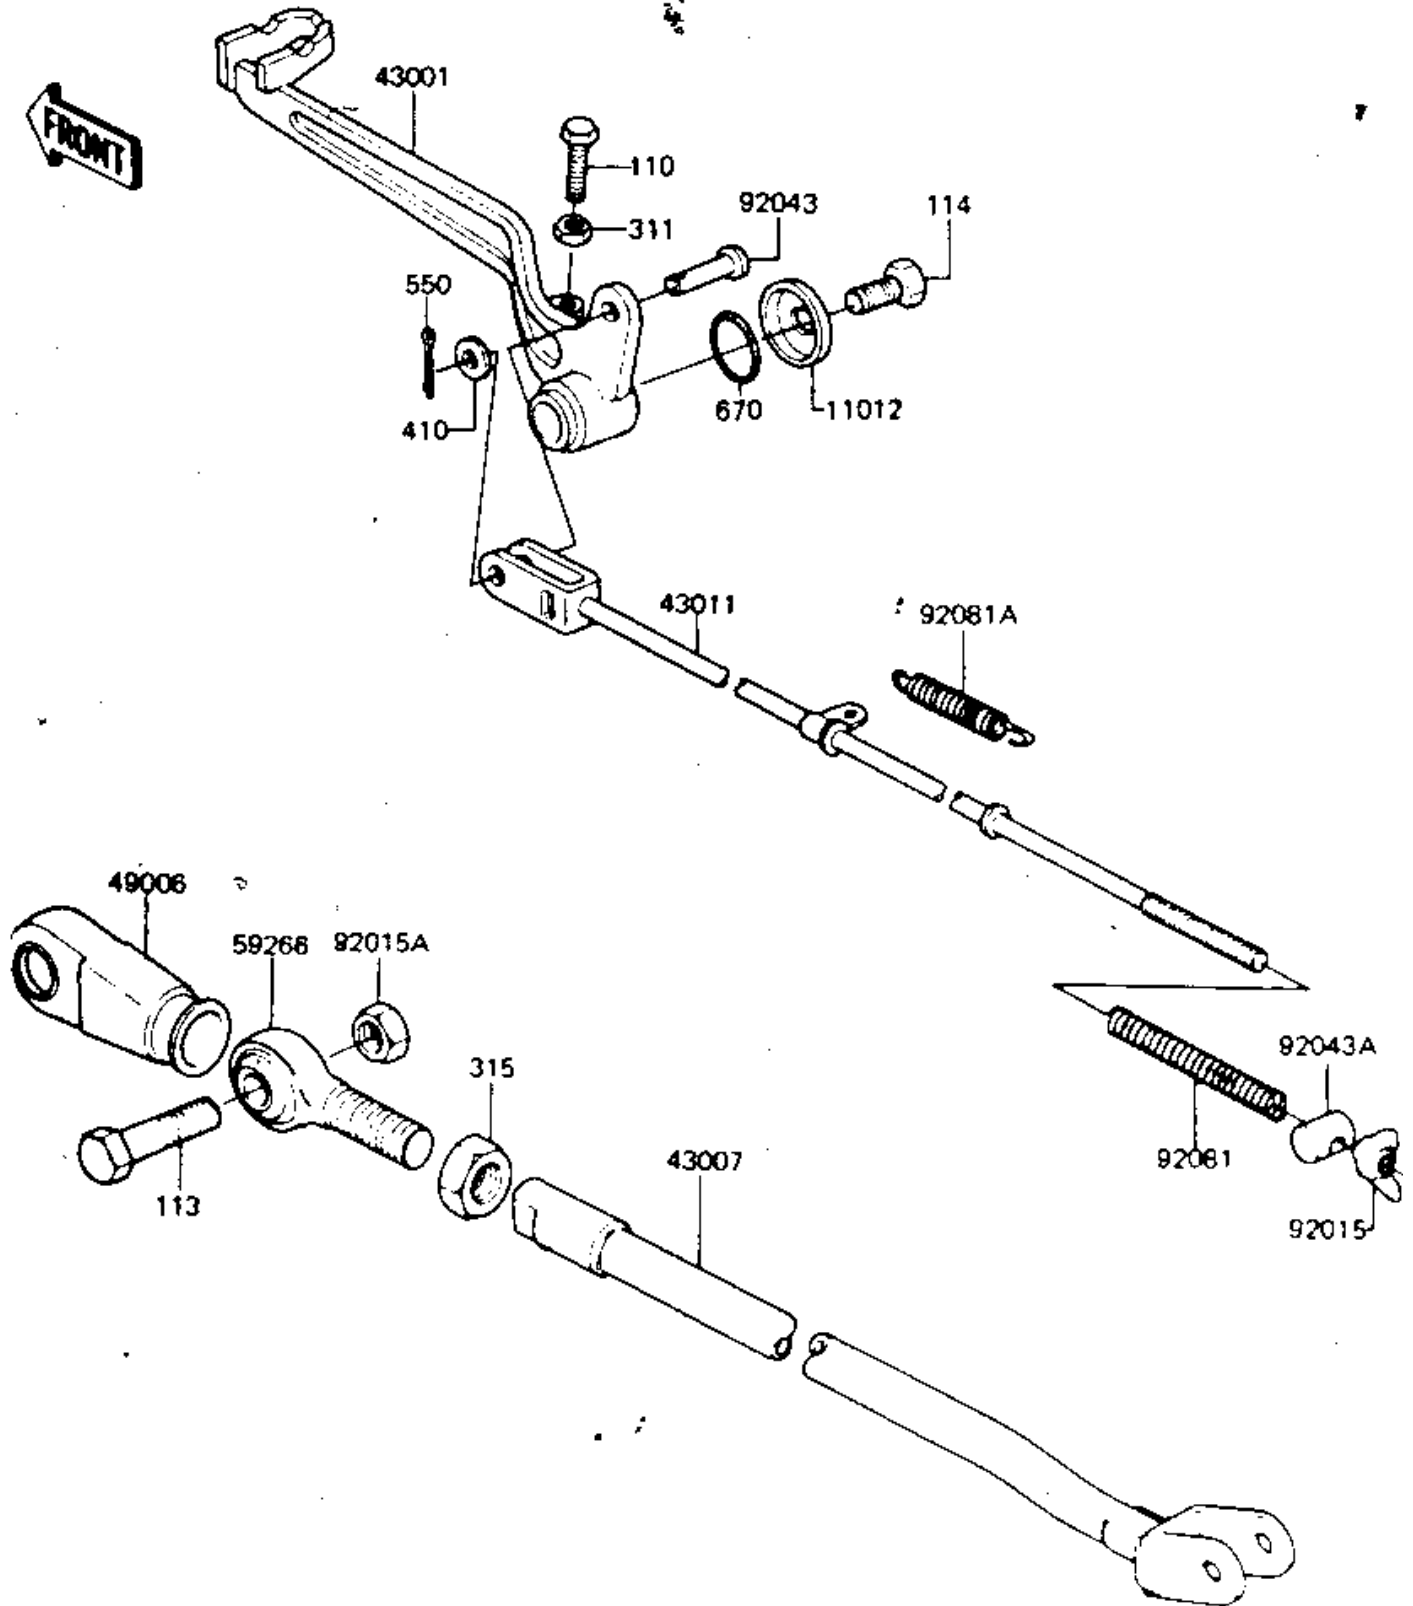

# 1982 KDX175 PARTS DIAGRAM

BRAKE PEDAL/TORQUE LINK ('81-'82 A2/A3)

# 1982 KDX175 PARTS LIST

BRAKE PEDAL/TORQUE LINK ('81-'82 A2/A3)

ITEM NAME	PART NUMBER	QUANTITY
CAP,BRAKE PEDAL FITT (Ref # 11012)	11012-1116	1
PEDAL,BRAKE (Ref # 43001)	43001-1043	1
TORQUE LINK,RR BRAKE (Ref # 43007)	43007-1018	1
ROD,BRAKE (Ref # 43011)	43011-1019	1
BOOT,BALL JOINT (Ref # 49006)	49006-1035	1
JOINT,BALL,TORQUE RN (Ref # 59266)	59266-1003	1
NUT,WING,6M/M (Ref # 92015)	92015-4004	1
NUT-LOCK,12MM (Ref # 92015A)	92019-009	1
PIN-BRAKE ROD FITTIN (Ref # 92043)	92043-064	1
PIN,BRAKE (Ref # 92043A)	92043-1024	1
SPRING,BRAKE ROD (Ref # 92081)	43012-001	1
SPRING RETURN (Ref # 92081A)	92081-1059	1
BOLT-UPSET (Ref # 110)	112G0625	1
BOLT,HEX HEAD,12X35 (Ref # 113)	113P1235A	1
BOLT SMALL (Ref # 114)	114G0812	1
NUT 6MM (Ref # 311)	311B0600	1
NUT-HEX-FINE,12MM (Ref # 315)	315B1200	1
WASHER PLAIN 6MM (Ref # 410)	410B0600	1
PIN COTTER 2.0X15 (Ref # 550)	550D2015	1
"0" RING,18MM (Ref # 670)	670B2018	1