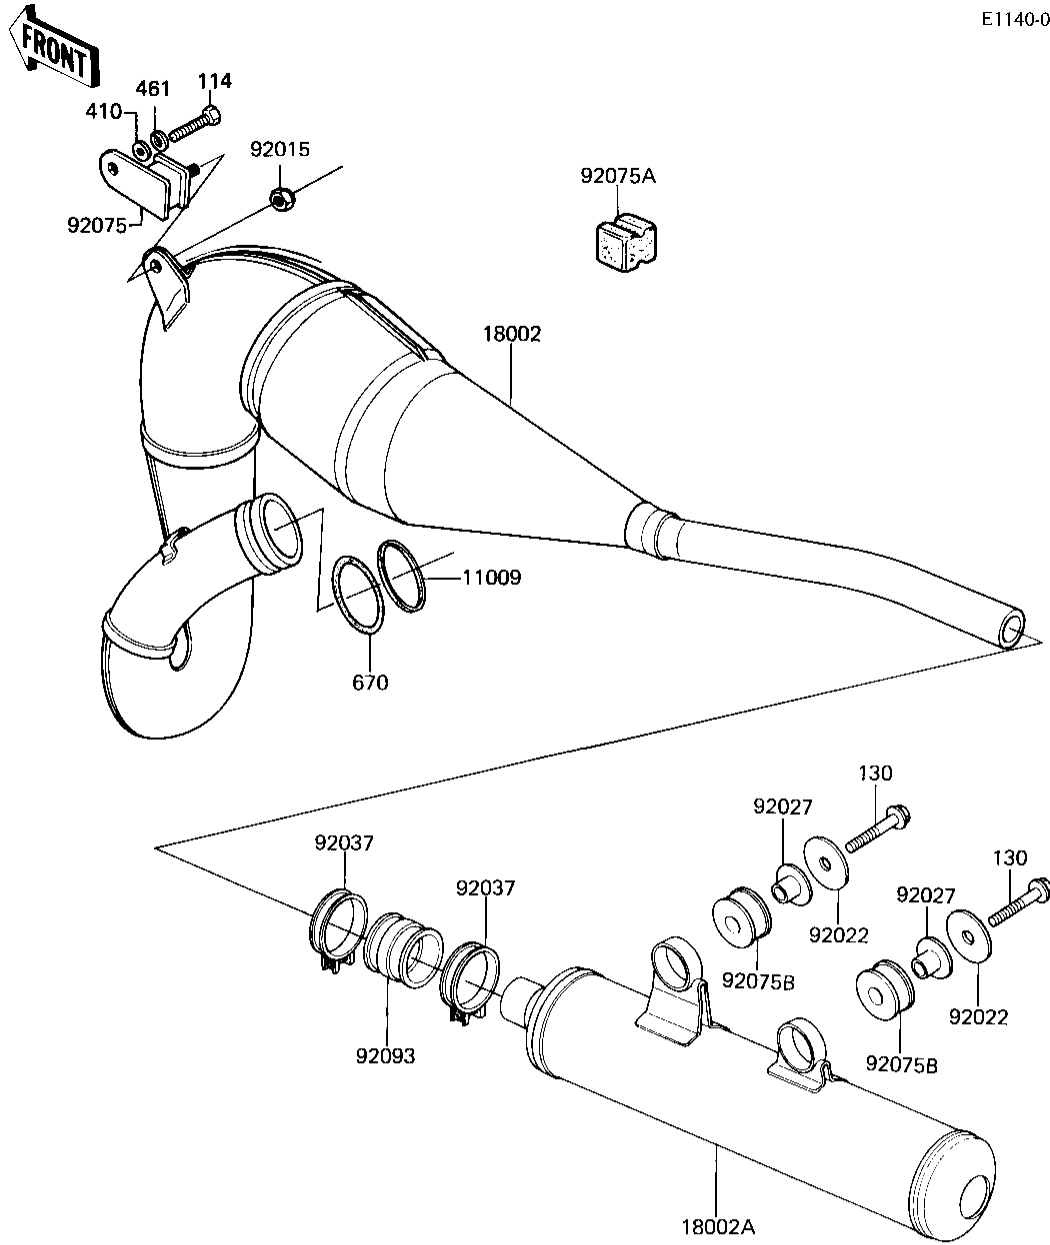

# 1982 KDX175 PARTS DIAGRAM

MUFFLER (KDX175-A3)

E1140-0050

# 1982 KDX175 PARTS LIST

MUFFLER (KDX175-A3)

ITEM NAME	PART NUMBER	QUANTITY
GASKET,EXHAUST HOLDE (Ref # 11009)	11009-1123	1
BODY-COMP-MUFFLER,F. (Ref # 18002)	18002-1128	1
BODY-COMP-MUFFLER (Ref # 18002A)	18002-1188	1
NUT,LOCK,8MM (Ref # 92015)	92015-1124	1
WASHER,PLAIN (Ref # 92022)	92022-298	2
COLLAR,FUEL TANK FIT (Ref # 92027)	92027-1134	2
CLAMP,CARBURETOR,40M (Ref # 92037)	92037-1129	2