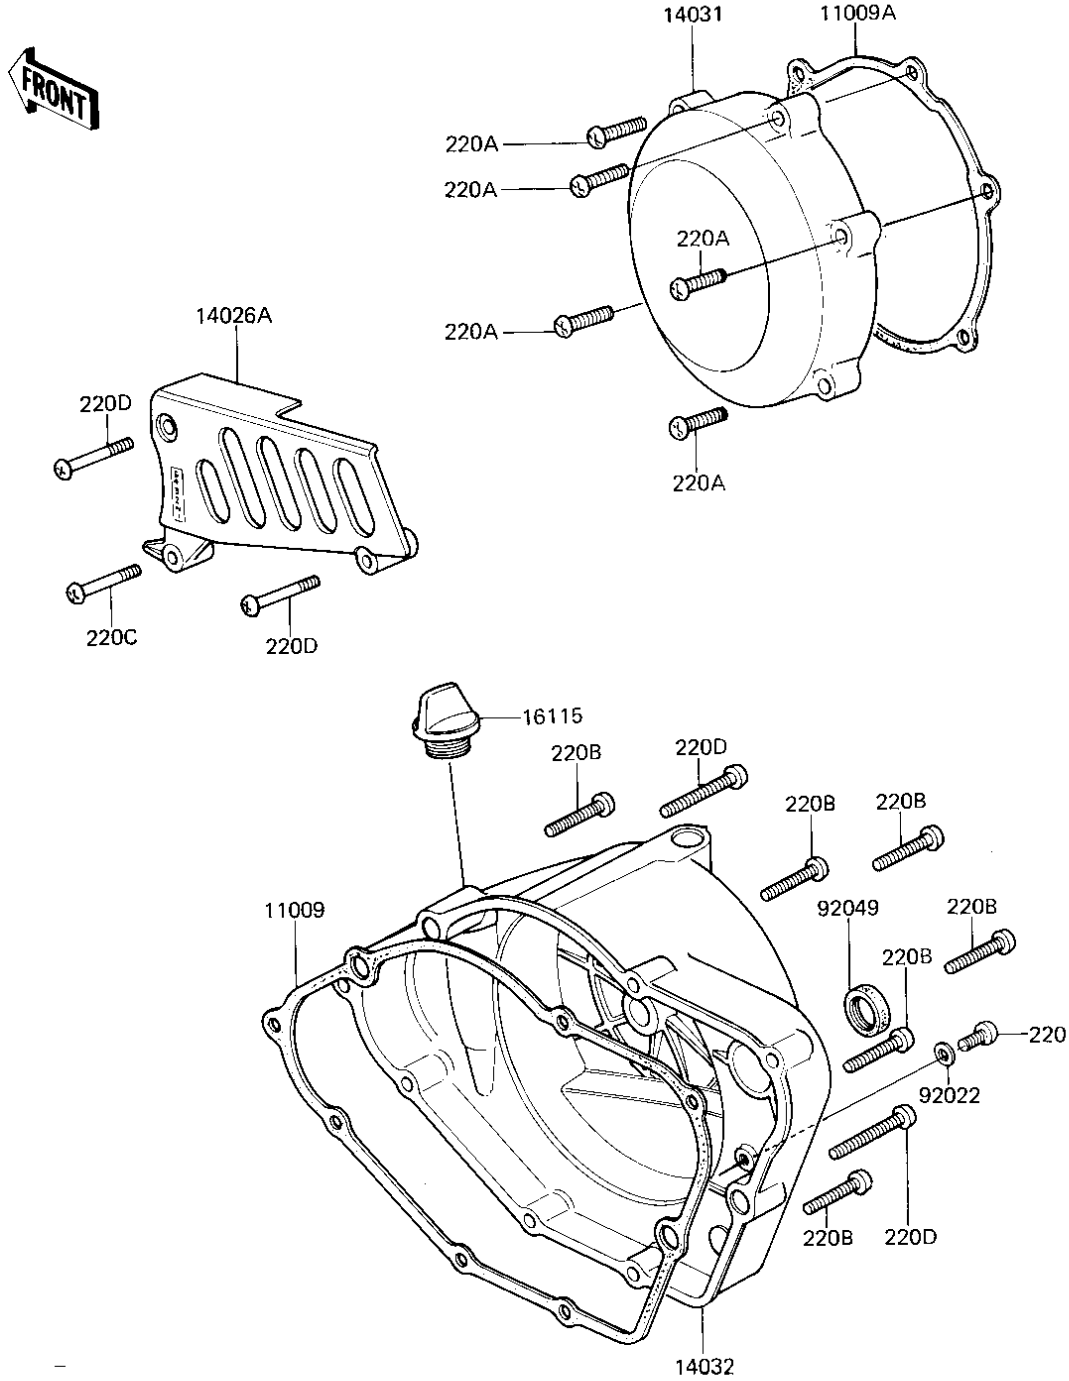

# 1982 KDX175 PARTS DIAGRAM

ENGINE COVERS ('81-'82 A2/A3)

# 1982 KDX175 PARTS LIST

ENGINE COVERS ('81-'82 A2/A3)

ITEM NAME	PART NUMBER	QUANTITY
GASKET,R.H ENGIN CVE (Ref # 11009)	11009-1040	1
GASKET,LH,ENGINE COV (Ref # 11009A)	11009-1177	1
COVER,FRONT CHAIN (Ref # 14026A)	14026-1012-21	1
COVER,LH.ENGINE,F.BL (Ref # 14031)	14031-1048	1
COVER,RH,ENGINE,F.BL (Ref # 14032)	14032-1034	1
FILLER,OIL (Ref # 16115)	16115-018	1
WASHER OIL PUMP BANJ (Ref # 92022)	92022-077	1
OIL SEAL SB16244 (Ref # 92049)	92049-002	1
SCREW PAN HEAD 6X8 (Ref # 220)	220B0608	1
SCREW PAN HEAD 6X25 (Ref # 220A)	220B0625	5
SCREW PAN HEAD 6X28 (Ref # 220B)	220B0628	6
SCREW PAN HEAD 6X35 (Ref # 220C)	220B0635	3
SCREW PAN HEAD 6X40 (Ref # 220D)	220B0640	2