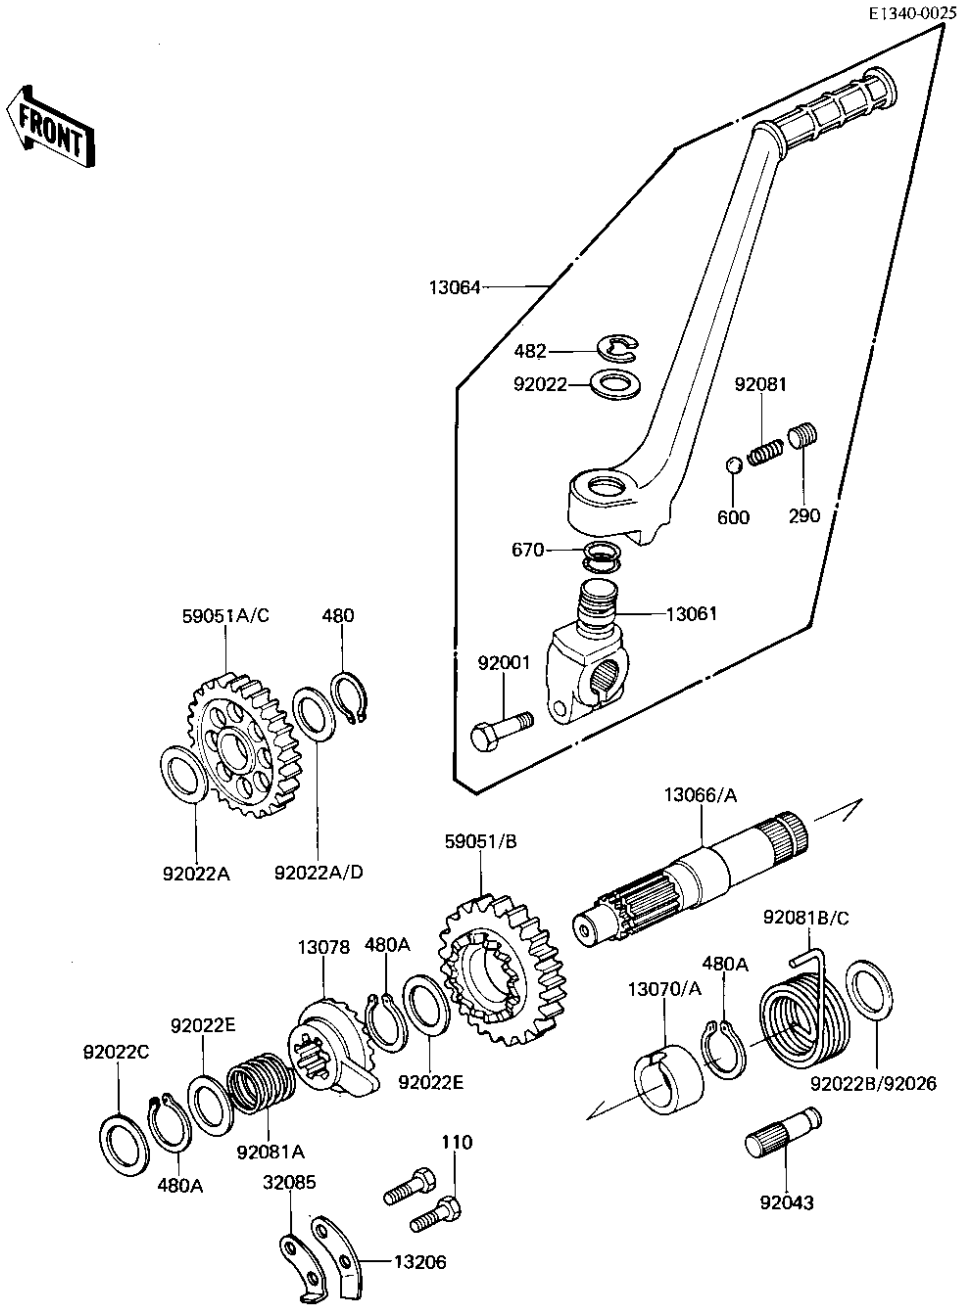

1982 KDX175 PARTS DIAGRAM

KICKSTARTER MECHANISM ('81-'82 A2/A3)

1982 KDX175 PARTS LIST

KICKSTARTER MECHANISM ('81-'82 A2/A3)

ITEM NAME	PART NUMBER	QUANTITY
BOSS,KICK PEDAL (Ref # 13061)	13061-5001	1
LEVER-ASSY-KICK PEDA (Ref # 13064)	13064-5005	1
SHAFT,KICKSTARTER (Ref # 13066)	13066-1014	1
GUIDE,KICK SPRING (Ref # 13070A)	13070-1063	1
RATCHET,KL250-D2 (Ref # 13078)	13078-1052	1
GUIDE-KICK (Ref # 13206)	13206-1059	1
STOPPER,KICKSTARTER (Ref # 32085)	32085-1016	1
GEAR-SPUR,KICK,26T (Ref # 59051B)	59051-1040	1
GEAR-SPUR,KICK,30T (Ref # 59051C)	59051-1041	1
BOLT,HEX HEAD,8X28 (Ref # 92001)	92001-1042	1
WASHER,PLAIN (Ref # 92022)	92022-1019	1
WASHER,PLAIN (Ref # 92022C)	92022-269	1
WASHER,THRUST,15MM (Ref # 92022D)	92022-279	1
WASHER,PLAIN (Ref # 92022E)	92022-315	2
SPACER,17.2X23X0.5 (Ref # 92026)	92026-1037	1
PIN (Ref # 92043)	92043-102	1
SPRING KICK PEDAL (Ref # 92081)	92081-020	1
SPRING,RATCHET (Ref # 92081A)	92081-122	1
SPRING,KICK (Ref # 92081B)	92081-1450	1
BOLT-UPSET (Ref # 110)	112G0618	2
SCREW-SET-SOCKET,8X8 (Ref # 290)	290G0808	1
CIRCLIP 15MM (Ref # 480)	480J1500	1
CIRCLIP 16MM (Ref # 480A)	480J1600	2
CIR CLIP (Ref # 482)	482K0100	1
BALL STEEL 1/4' (Ref # 600)	600A0800	1
"O" RING,12MM (Ref # 670)	670B2012	2