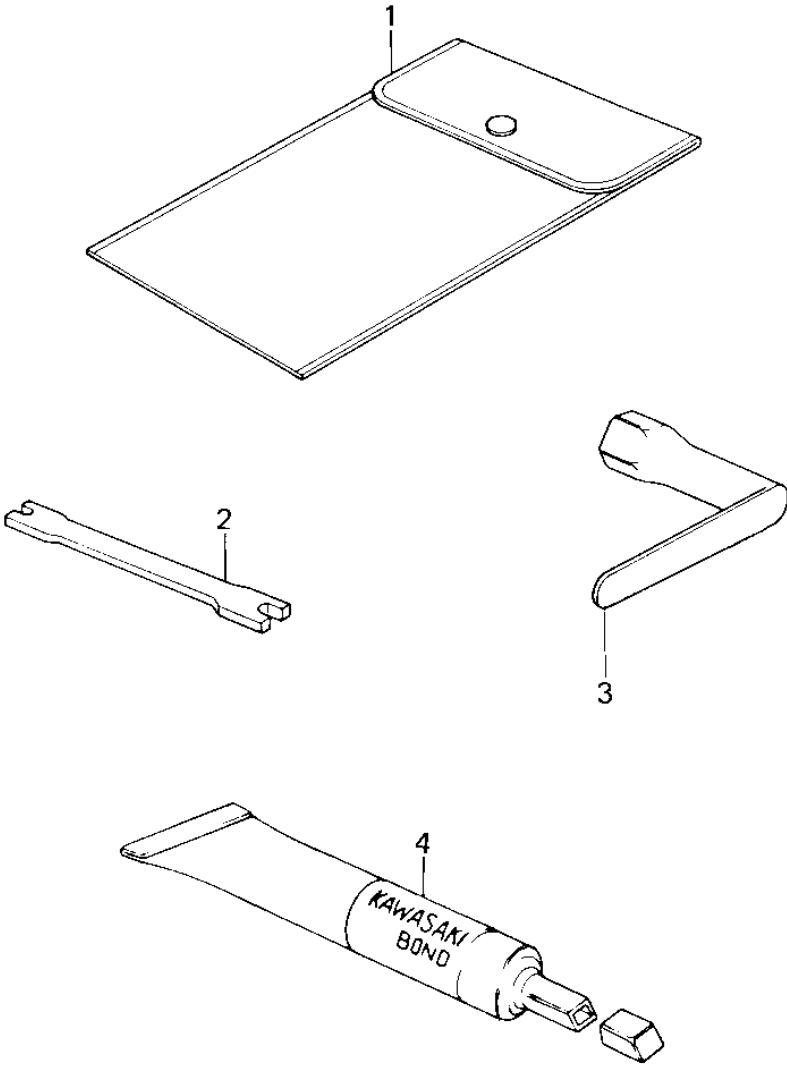

## 1980 KDX175 PARTS DIAGRAM

OWNER TOOLS ('80 A1)

## 1980 KDX175 PARTS LIST

OWNER TOOLS ('80 A1)

ITEM NAME	PART NUMBER	QUANTITY
BAG,TOOL (Ref # 1)	56008-008	1
TIGHTENER,SPOKE (Ref # 2)	92108-011	1
WRENCH,SPARK PLUG (Ref # 3)	92110-019	1
LIQUID GASKET (Ref # 4)	92104-002	1