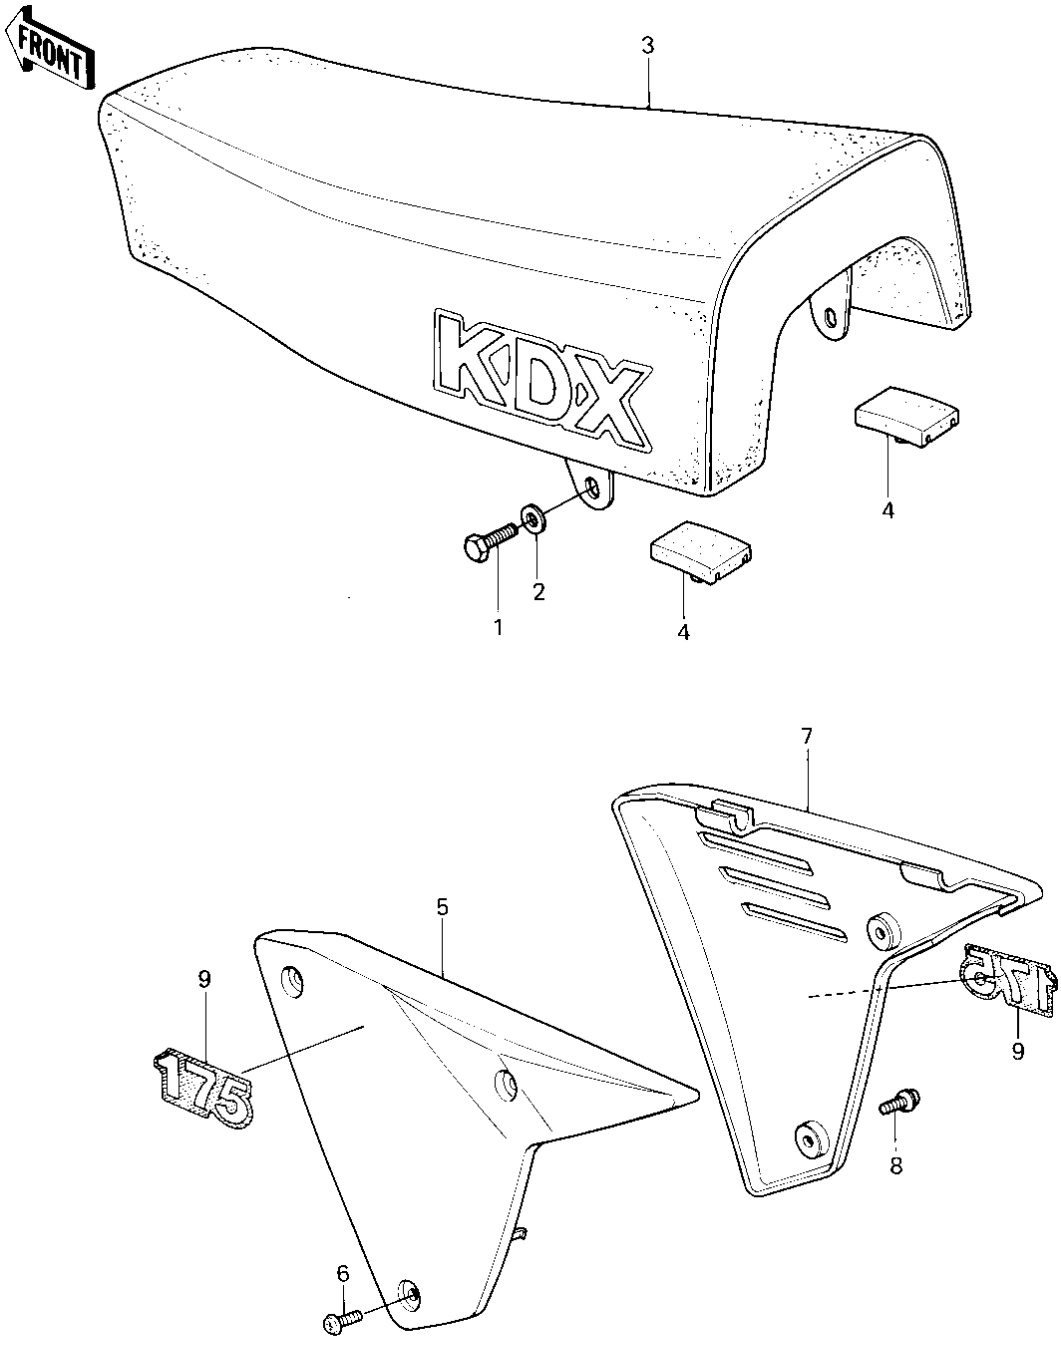

1980 KDX175 PARTS DIAGRAM

SEAT/SIDE COVERS ('80 A1)

1980 KDX175 PARTS LIST

SEAT/SIDE COVERS ('80 A1)

ITEM NAME	PART NUMBER	QUANTITY
BOLT-SMALL-UPSET,8X1 (Ref # 1)	115G0816	1
WASHER PLAIN 8MM (Ref # 2)	411B0800	1
SEAT-ASSY (Ref # 3)	53001-1111	1
DAMPER,SEAT (Ref # 4)	92075-1226	1
COVER,SIDE,LH,L.GREE (Ref # 5)	36001-1087-6W	1
SCREW,6X14 (Ref # 6)	92009-1287	2
COVER-SIDE,L.GREEN (Ref # 7)	36001-1105-6W	1
EMBLEM,SIDE COVER (Ref # 9)	56018-1140	1