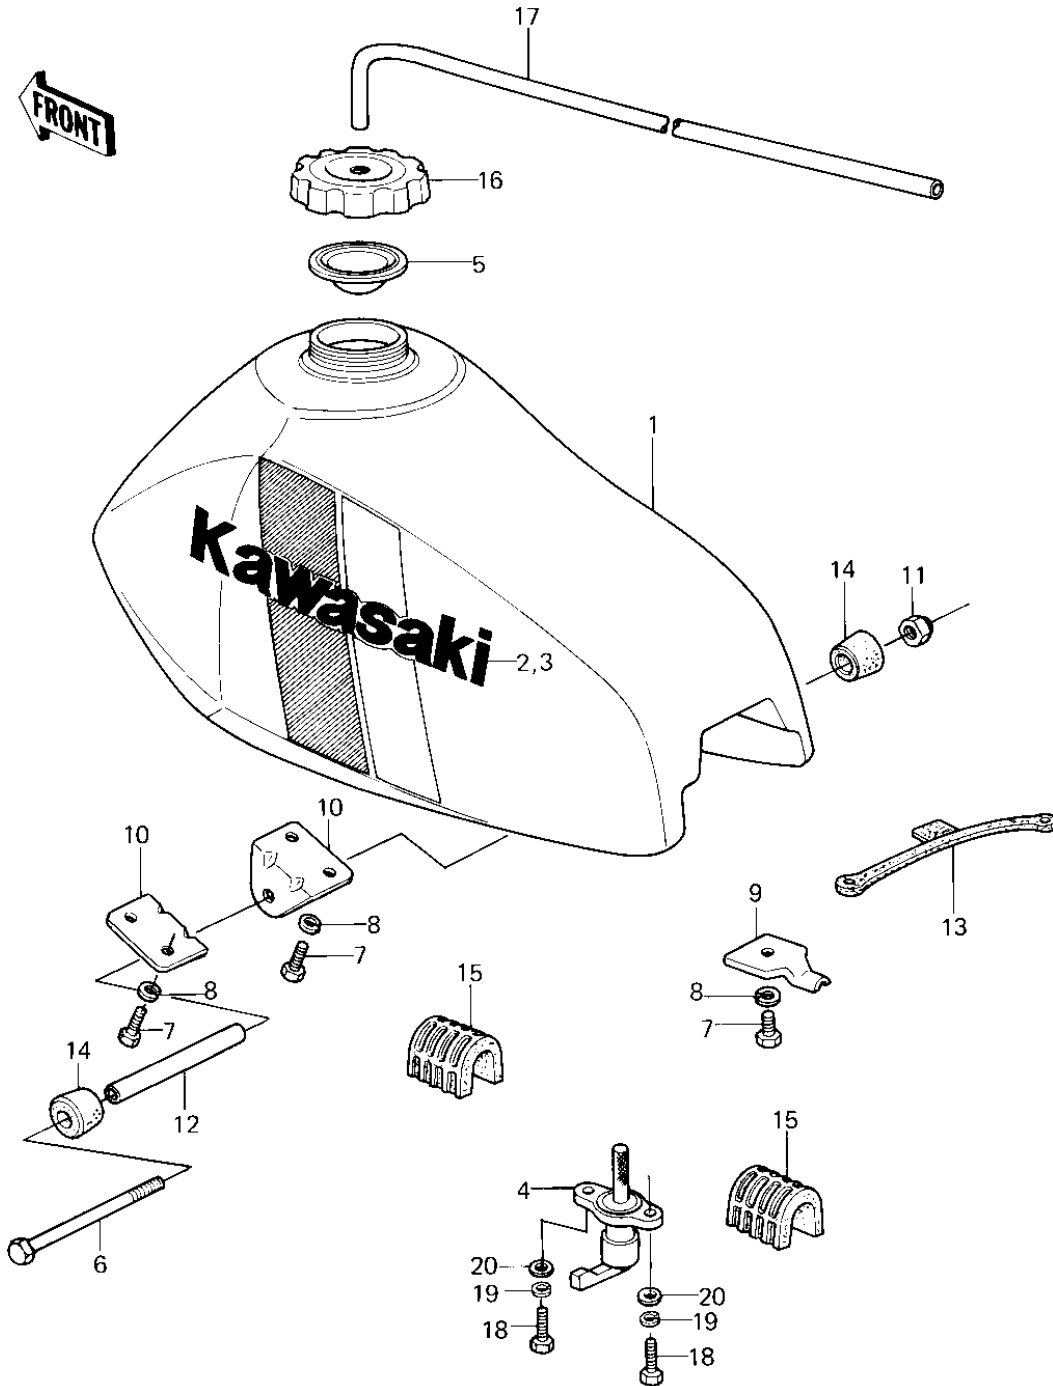

1980 KDX175 PARTS DIAGRAM

FUEL TANK ('80 A1)

1980 KDX175 PARTS LIST

FUEL TANK ('80 A1)

ITEM NAME	PART NUMBER	QUANTITY
TANK-FUEL,L.GREEN (Ref # 1)	51001-5107-6W	1
EMBLEM,FUEL TANK,L.H (Ref # 2)	56027-1855	1
EMBLEM,FUEL TANK,R.H (Ref # 3)	56027-1856	1
TAP-ASSY-FUEL (Ref # 4)	51023-1115	1
GASKET,FUEL TANK CAP (Ref # 5)	11009-4001	1
BOLT-UPSET,6X105 (Ref # 6)	112G06105	1
BOLT-UPSET,6X12 (Ref # 7)	112G0612	1
WASHER SPRING 6MM (Ref # 8)	461F0600	2
BRACKET,FUEL TANK (Ref # 9)	32052-1009	1
BRACKET,FUEL TANK FI (Ref # 10)	32052-1036	1
NUT (Ref # 11)	92019-008	1
COLLAR,FUEL TANK FIT (Ref # 12)	92027-1228	1
BAND,FUEL TANK (Ref # 13)	92072-042	1
DAMPER,FUEL TANK FIT (Ref # 14)	92075-1220	1
DAMPER,FUEL TANK (Ref # 15)	92075-1221	1
CAP-TANK,FUEL (Ref # 16)	51049-1060	1
TUBE,5X7X500 (Ref # 17)	92059-4001	1
BOLT-UPSET (Ref # 18)	112G0618	1
WASHER PLAIN 6MM (Ref # 20)	411B0600	1