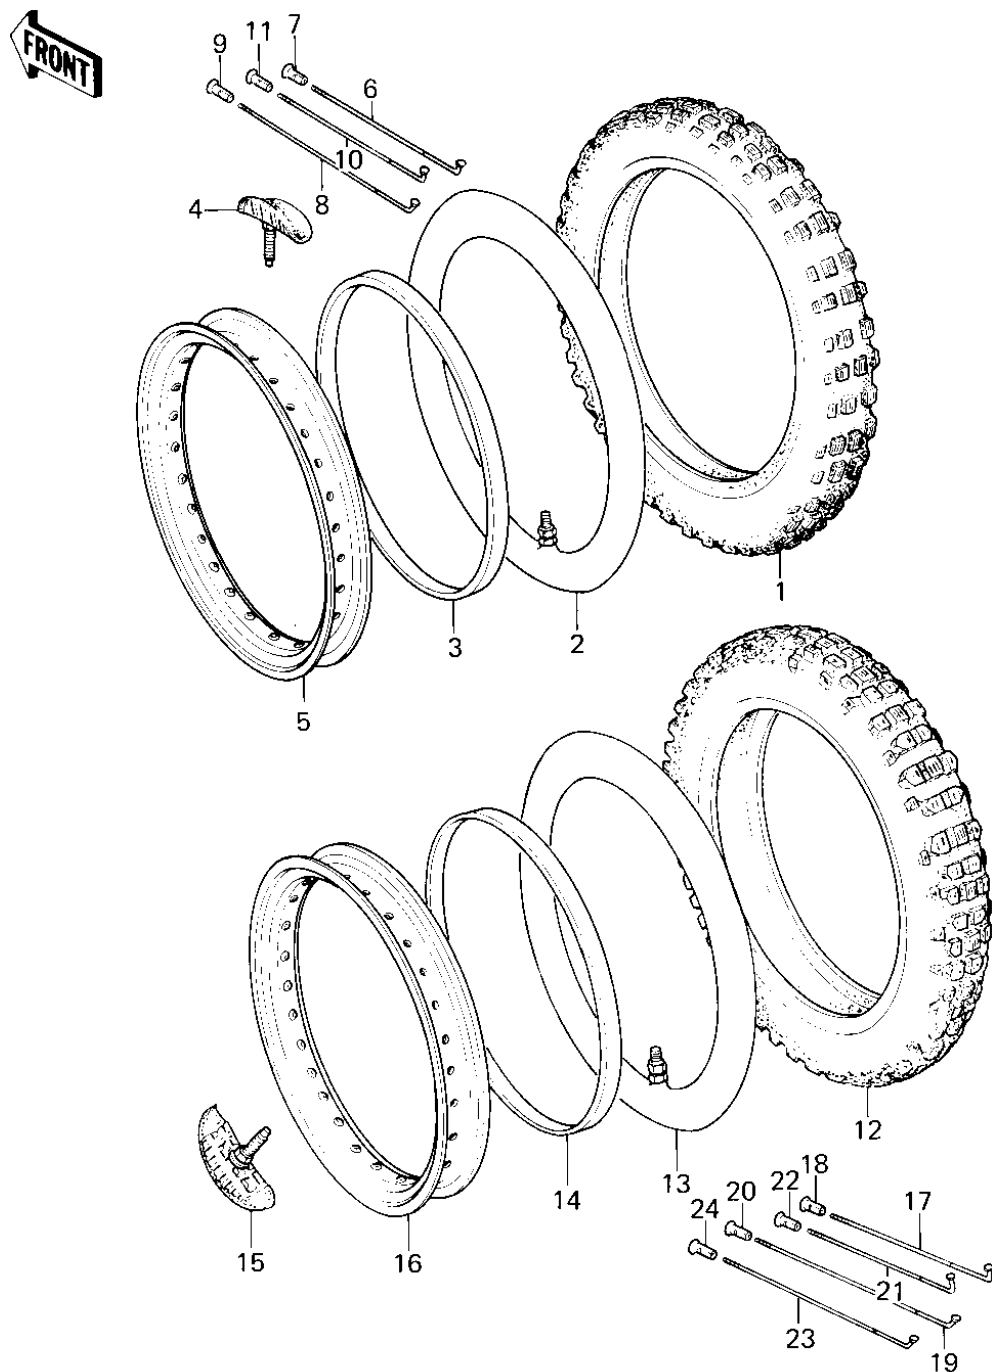

1980 KDX175 PARTS DIAGRAM

WHEELS/TIRES ('80 A1)

1980 KDX175 PARTS LIST

WHEELS/TIRES ('80 A1)

ITEM NAME	PART NUMBER	QUANTITY
TIRE 300-21 M17 (Ref # 1)	41002-1087	1
UNAVAILABLE IN PRICE BOOK (Ref # 2)	41022-1023	1
BAND,RIM (Ref # 3)	41023-1009	1
PROTECTOR,BEAD 1.60A (Ref # 4)	41024-010	1
RIM,FRONT,1.60-21 (Ref # 5)	41025-1017	1
SPOKE,FRONT,INNER,L. (Ref # 6)	41029-1019	1
NIPPLE,SPOKE (Ref # 7)	41032-1001	7
SPOKE,FRONT,INNER,R. (Ref # 8)	41029-1020	1
SPOKE,FRONT,OUTER,L. (Ref # 10)	41030-1016	1
TIRE 400-18 M20 (Ref # 12)	41002-1088	1
UNAVAILABLE IN PRICE BOOK (Ref # 13)	41022-1024	1
BAND,RIM (Ref # 14)	41023-1010	1
PROTECTOR,BEAD,1.85B (Ref # 15)	41024-011	1
RIM,REAR,1.85-18 (Ref # 16)	41025-1018	1
SPOKE,REAR,INNER,R.H (Ref # 17)	41029-1021	1
SPOKE,REAR,INNER,L.H (Ref # 19)	41029-1022	1
SPOKE,REAR,OUTER,R.H (Ref # 21)	41030-1017	1
SPOKE,REAR,OUTER,L.H (Ref # 23)	41030-1018	1