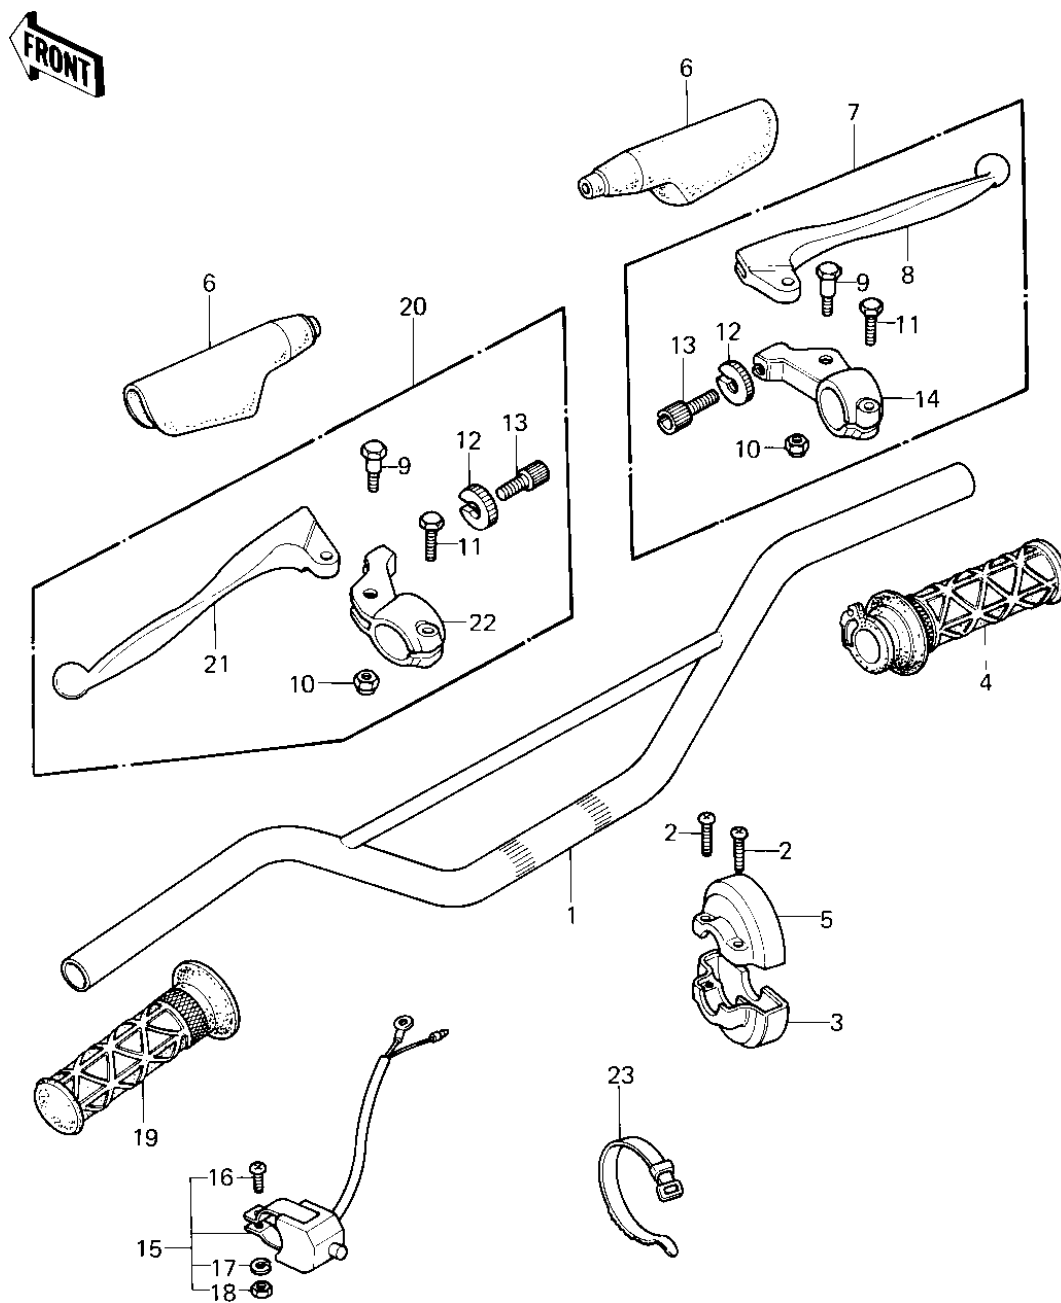

## 1980 KDX175 PARTS DIAGRAM

HANDLEBAR ('80 A1)

## 1980 KDX175 PARTS LIST

HANDLEBAR ('80 A1)

ITEM NAME	PART NUMBER	QUANTITY
HANDLEBAR (Ref # 1)	46003-1054	1
SCREW PAN HEAD 5X20 (Ref # 2)	220B0520	1
HOUSING CONTROL,R.H. (Ref # 3)	32099-1011	1
GRIP-ASSY (Ref # 4)	46019-1012	1
CASE,R.H,GRIP,UPPER (Ref # 5)	32099-1014	1
DUST COVER (Ref # 6)	46071-003	1
LEVER ASSY,FRONT BRA (Ref # 7)	46076-1003	1
FRONT BRAKE LEVER (Ref # 8)	46058-018	1
BOLT,HEX HEAD,6MM (Ref # 9)	92001-140	1
NUT (Ref # 10)	92019-008	1
BOLT-UPSET (Ref # 11)	112N0620	1
NUT,CABLE ADJUST LOC (Ref # 12)	46056-006	1
SCREW,CABLE ADJUST (Ref # 13)	46055-009	1
HOLDER,F.BRAKE LEVER (Ref # 14)	46060-010-21	1
SWITCH,ASSY,ENG STOP (Ref # 15)	27010-1018	1
SCREW PAN HEAD 3X14 (Ref # 16)	220E0314A	1
WASHER SPRING 3MM (Ref # 17)	461F0300	1
NUT-HEX (Ref # 18)	311B0300	1
GRIP (Ref # 19)	46075-1015	1
LEVER ASSY,CLUTCH (Ref # 20)	46076-1004	1
LEVER, CLUTCH (Ref # 21)	46092-021	1
HOLDER,CLUTCH LEVER (Ref # 22)	46094-014-21	1
BAND,SHORT (Ref # 23)	92072-030	1