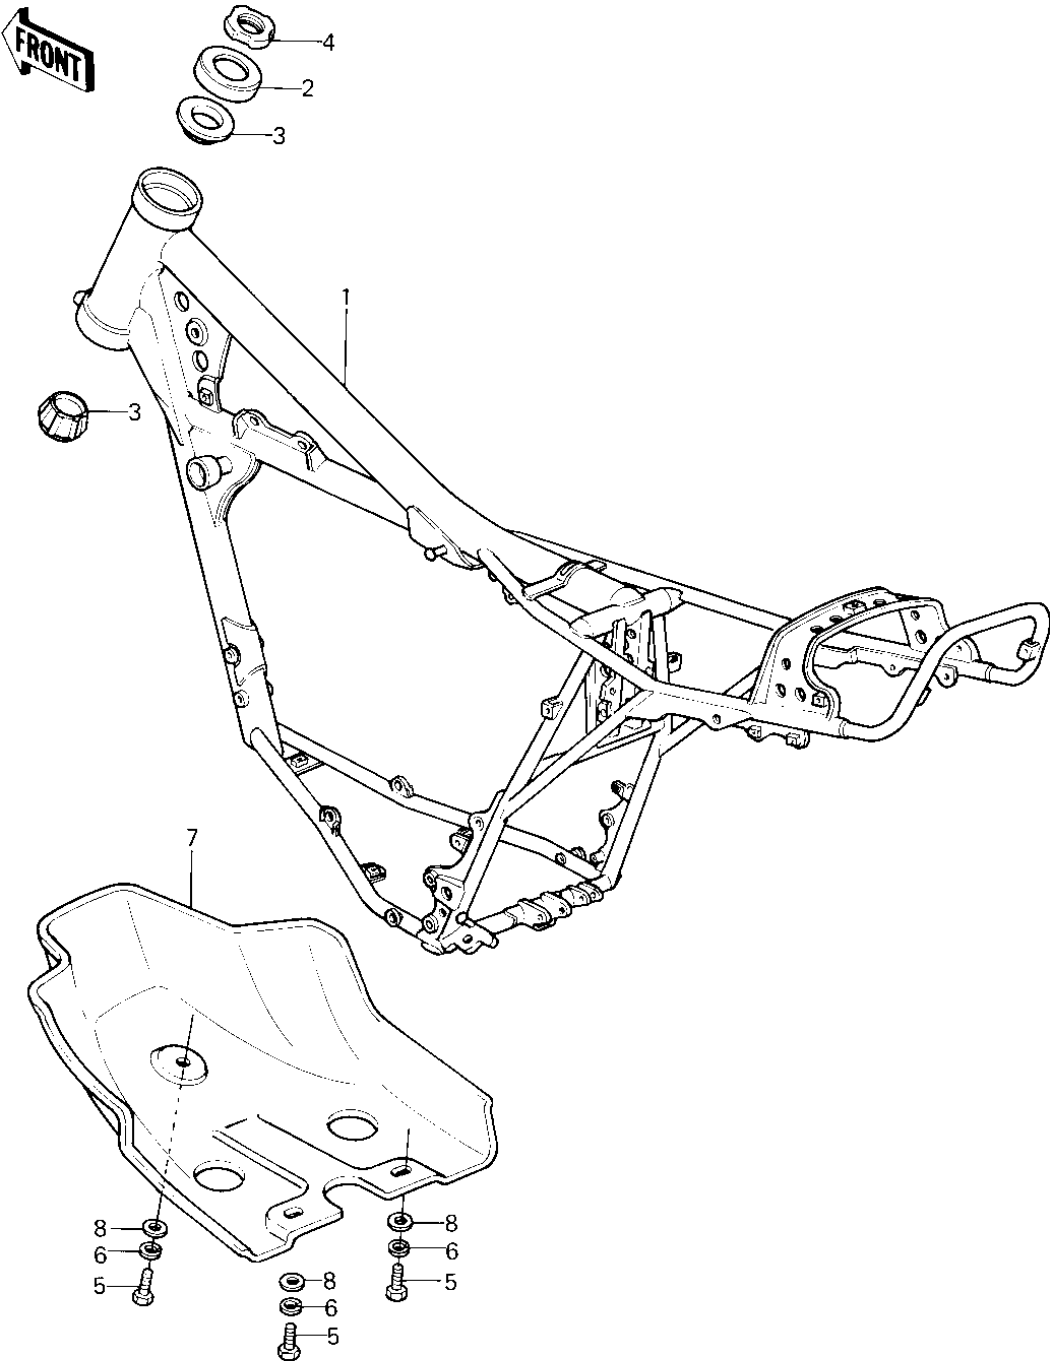

1980 KDX175 PARTS DIAGRAM

FRAME ('80 A1)

1980 KDX175 PARTS LIST

FRAME ('80 A1)

| ITEM NAME | PART NUMBER | QUANTITY |
|--------------------------------|-------------|----------|
| FRAME (Ref # 1) | 32002-1115 | 1 |
| CAP,STEERING STEM (Ref # 2) | 46098-015 | 1 |
| BEARING,STEERING STE (Ref # 3) | 92047-017 | 1 |
| NUT (Ref # 4) | 92015-1546 | 1 |
| BOLT-UPSET,6X16 (Ref # 5) | 112G0616 | 1 |
| WASHER SPRING 6MM (Ref # 6) | 461F0600 | 1 |
| GUARD,ENGINE (Ref # 7) | 55020-1040 | 1 |
| WASHER 6.5X20X1.6T (Ref # 8) | 92022-125 | 1 |