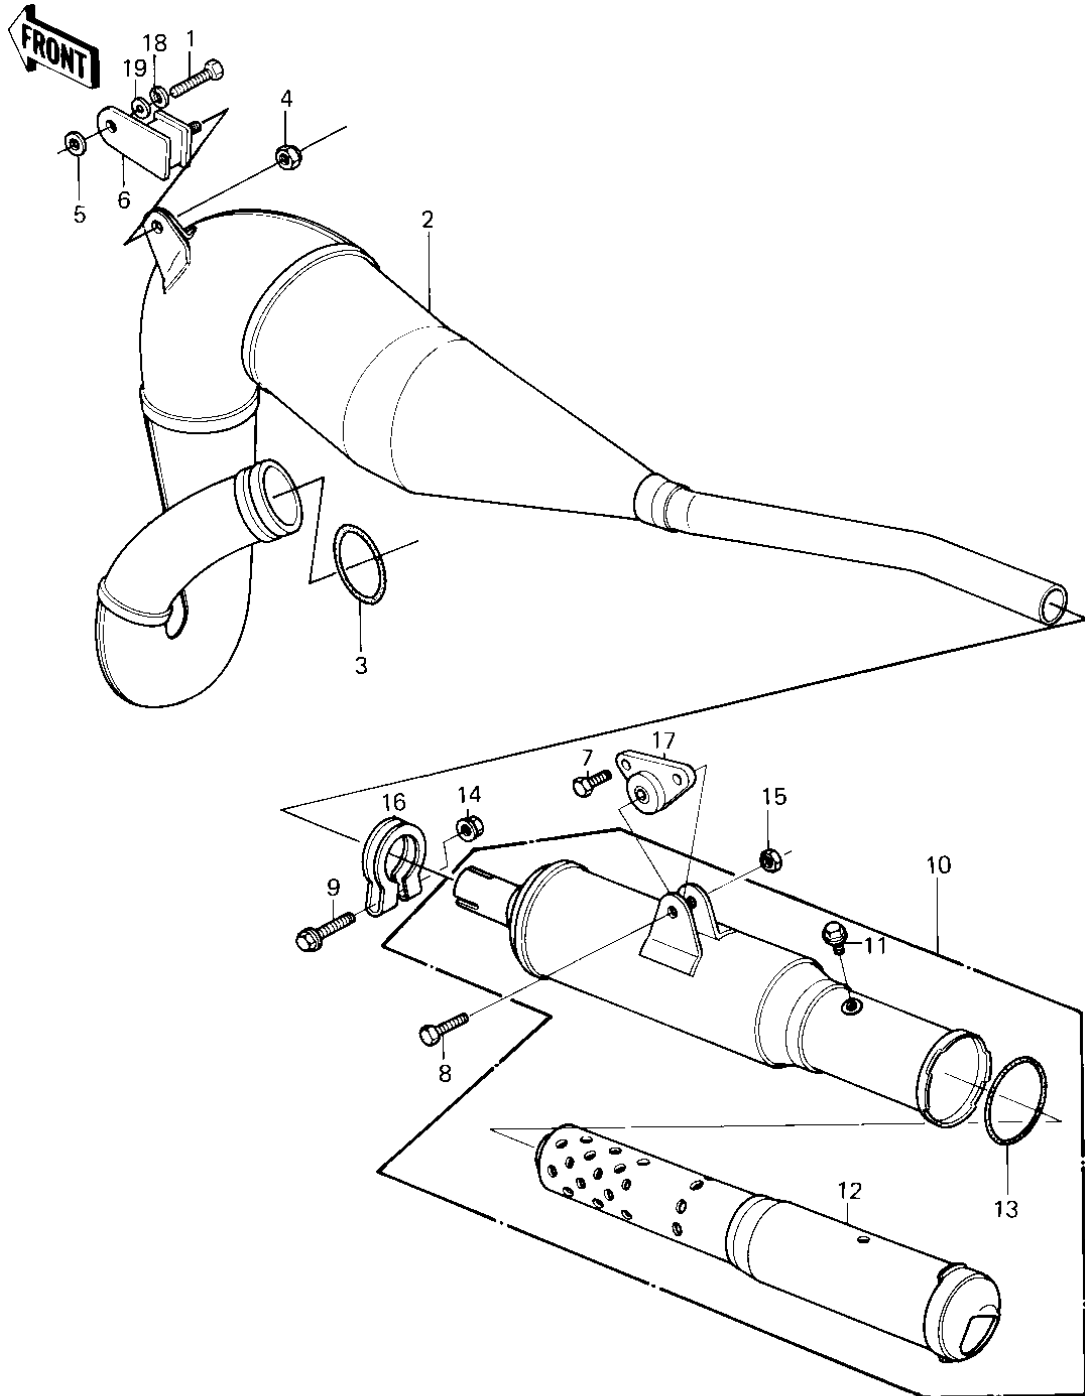

1980 KDX175 PARTS DIAGRAM

MUFFLER ('80 A1)

1980 KDX175 PARTS LIST

MUFFLER ('80 A1)

ITEM NAME	PART NUMBER	QUANTITY
BOLT-SMALL-UPSET 8X2 (Ref # 1)	115G0825	1
BODY,MUFFLER (Ref # 2)	18002-1081	1
"O" RING,46M/M (Ref # 3)	670E3046	1
NUT,LOCK,8MM (Ref # 4)	92015-1124	1
WASHER 8.5X23.5X4.5 (Ref # 5)	92022-218	1
DAMPER,MUFFLER FITIN (Ref # 6)	92075-1060	1
BOLT-UPSET (Ref # 7)	112G0618	1
BOLT-UPSET (Ref # 8)	112G0625	1
BOLT,FLANGED,6X35 (Ref # 9)	130H0635	1
MUFFLER ASSY (Ref # 10)	18001-1106	1
BOLT,FLANGED,6X8 (Ref # 11)	130B0608	1
BUFFLE PIPE,MUFFLER (Ref # 12)	49099-1025	1
"O" RING,50.8MM,MUFL (Ref # 13)	92055-1077	1
NUT-6MM (Ref # 14)	92015-1078	1
NUT (Ref # 15)	92019-008	1
CLAMP,MUFFLER (Ref # 16)	92037-1169	1
DAMPER RUBBER (Ref # 17)	92075-1046	1
WASHER SPRING 8MM (Ref # 18)	461F0800	1
WASHER PLAIN 8MM (Ref # 19)	411B0800	1