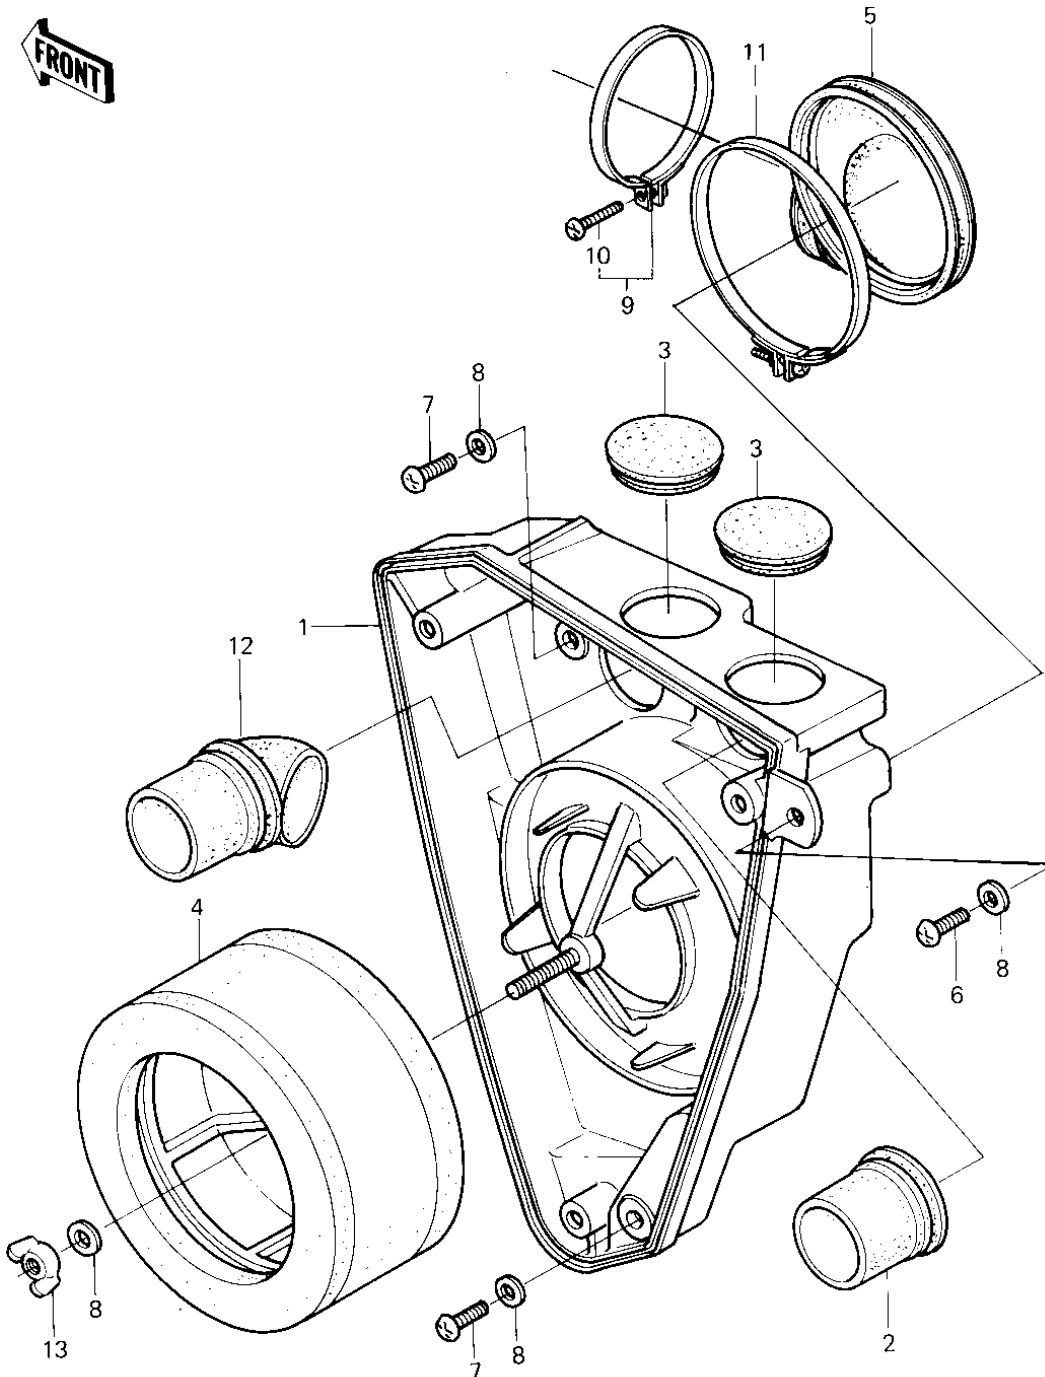

## 1980 KDX175 PARTS DIAGRAM

AIR CLEANER ('80 A1)

## 1980 KDX175 PARTS LIST

AIR CLEANER ('80 A1)

ITEM NAME	PART NUMBER	QUANTITY
BODY,AIR CLEANER (Ref # 1)	11011-1047	1
CAP,AIR CLEANER (Ref # 2)	11012-1109	1
CAP,AIR CLEANER (Ref # 3)	11012-1111	1
ELEMENT,AIR CLNR (Ref # 4)	11013-1031	1
DUCT (Ref # 5)	14073-1066	1
SCREW PAN HEAD 6X12 (Ref # 6)	220B0612	1
SCREW PAN HEAD 6X16 (Ref # 7)	220B0616	1
WASHER 6.5X20X1.6T (Ref # 8)	92022-125	1
CLAMP (Ref # 9)	92037-171	1
SCREW-PAN-CROS (Ref # 10)	220B0535	1
CLAMP,AIR CLANER DUC (Ref # 11)	92037-1186	1
CAP,AIR CLEANER (Ref # 12)	11012-1123	1
NUT,AIR CLEANER CAP (Ref # 13)	92016-062	1