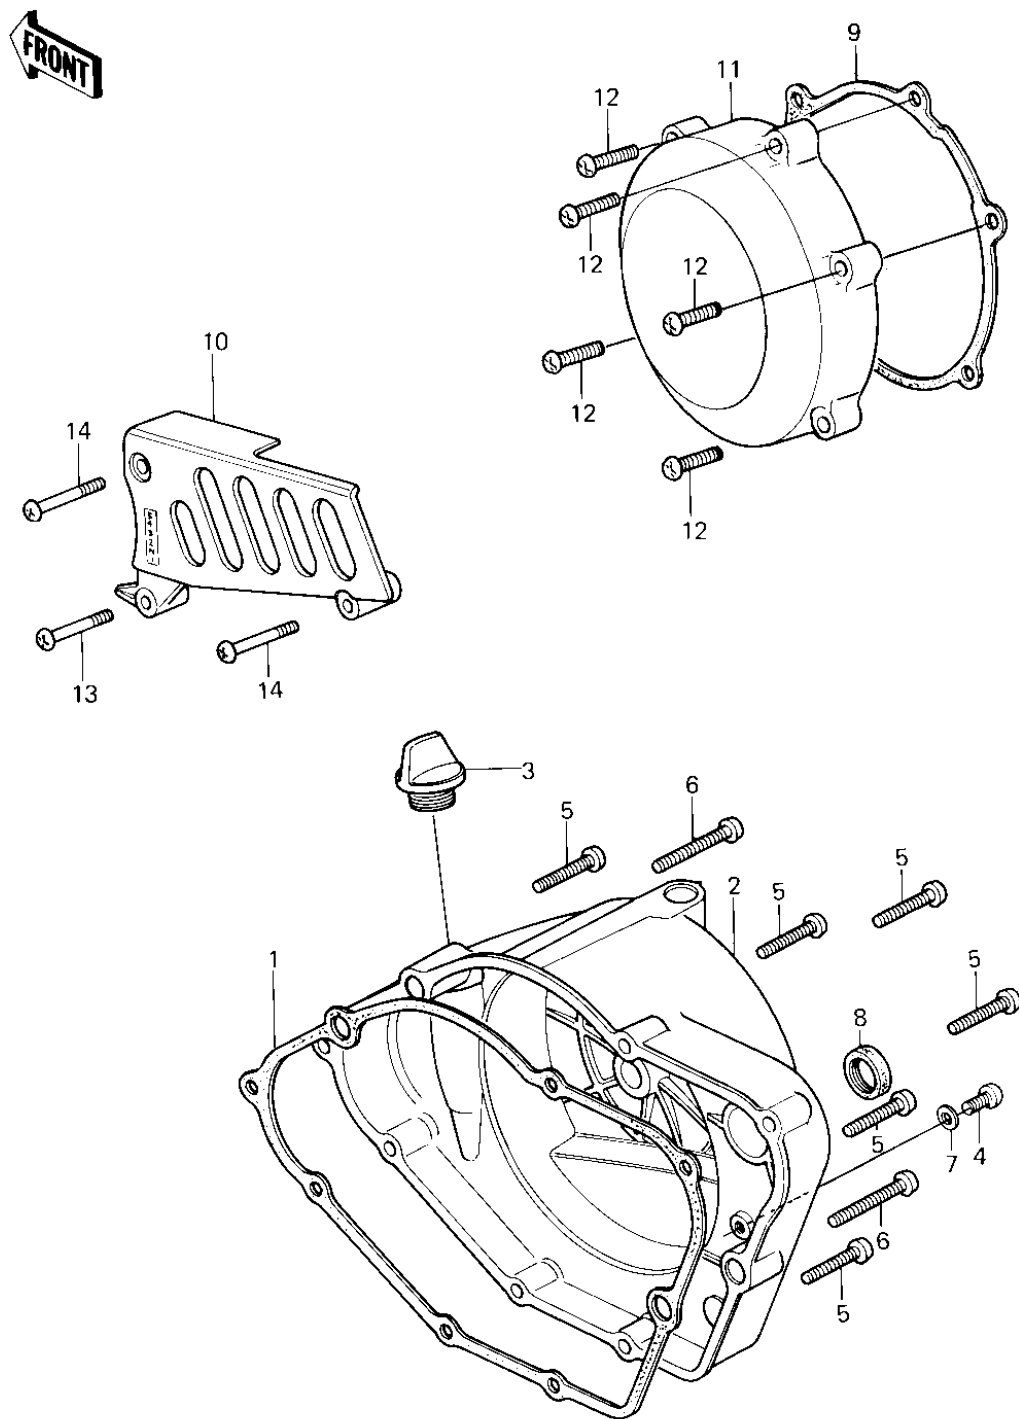

## 1980 KDX175 PARTS DIAGRAM

ENGINE COVERS ('80 A1)

## 1980 KDX175 PARTS LIST

ENGINE COVERS ('80 A1)

ITEM NAME	PART NUMBER	QUANTITY
GASKET,R.H ENGIN CVE (Ref # 1)	11009-1040	1
COVER,RH,ENGINE,F.BL (Ref # 2)	14032-1034	1
FILLER,OIL (Ref # 3)	16115-018	1
SCREW PAN HEAD 6X8 (Ref # 4)	220B0608	1
SCREW PAN HEAD 6X30 (Ref # 5)	220B0630	2
SCREW PAN HEAD 6X40 (Ref # 6)	220B0640	2
WASHER OIL PUMP BANJ (Ref # 7)	92022-077	1
OIL SEAL SB16244 (Ref # 8)	92049-002	1
GASKET,LH,ENGINE COV (Ref # 9)	11009-1177	1
COVER,FRONT CHAIN (Ref # 10)	14026-1012-21	1
COVER,LH.ENGINE,F.BL (Ref # 11)	14031-1048	1
SCREW PAN HEAD 6X35 (Ref # 13)	220B0635	1