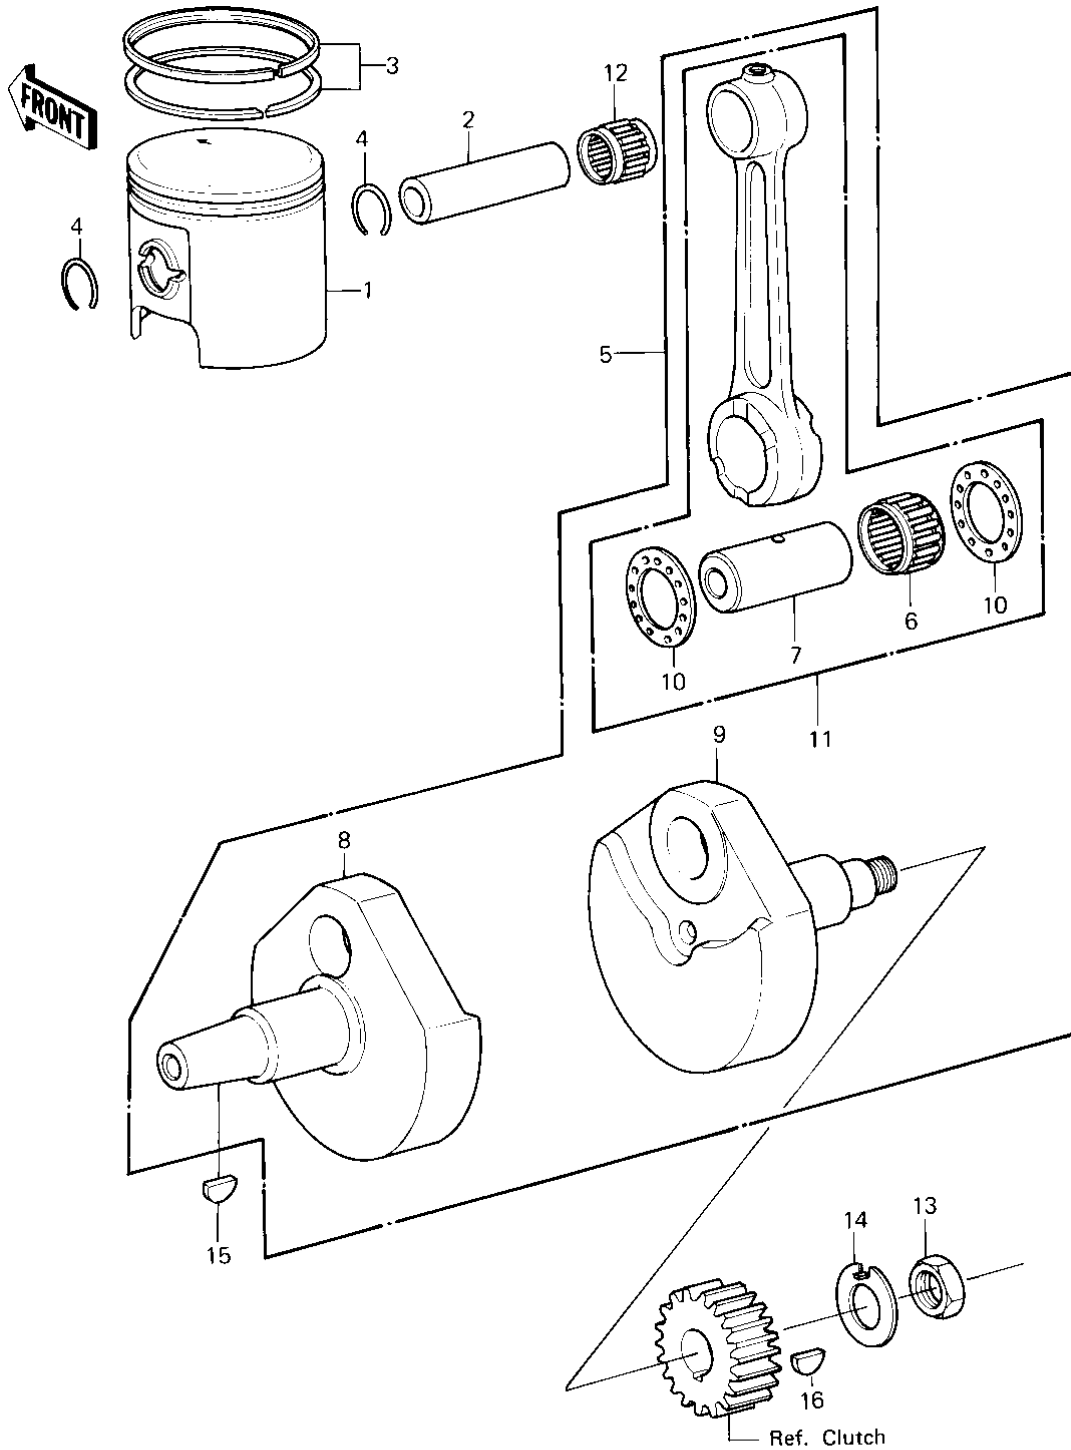

1980 KDX175 PARTS DIAGRAM

CRANKSHAFT/PISTON ('80 A1)

1980 KDX175 PARTS LIST

CRANKSHAFT/PISTON ('80 A1)

ITEM NAME	PART NUMBER	QUANTITY
PISTON-ENGINE (Ref # 1)	13001-1048	1
PIN-PISTON (Ref # 2)	13002-1004	1
RING-SET-PISTON (Ref # 3)	13008-5034	1
CIRCLIP PISTON PIN (Ref # 4)	92036-004	1
CRANKSHAFT ASSY (Ref # 5)	13031-1032	1
NEEDLE BEARING,BIG E (Ref # 6)	13034-1002	1
PIN,CRANK (Ref # 7)	13035-1001	1
CRANKSHAFT,L.H (Ref # 8)	13037-1062	1
CRANKSHAFT,R.H (Ref # 9)	13037-1063	1
WASHER SIDE (Ref # 10)	92026-011	1
CONNECTING ROD ASSY (Ref # 11)	13044-5017	1
BRG,NEEDLE,KBK162019 (Ref # 12)	13033-1004	1
NUT 12MM (Ref # 13)	92015-006	1
WASHER,LOCK (Ref # 14)	92022-1063	1
WOODRUFF KEY (Ref # 15)	92038-001	1
WOODRUFF KEY PRY PIN (Ref # 16)	92038-003	1