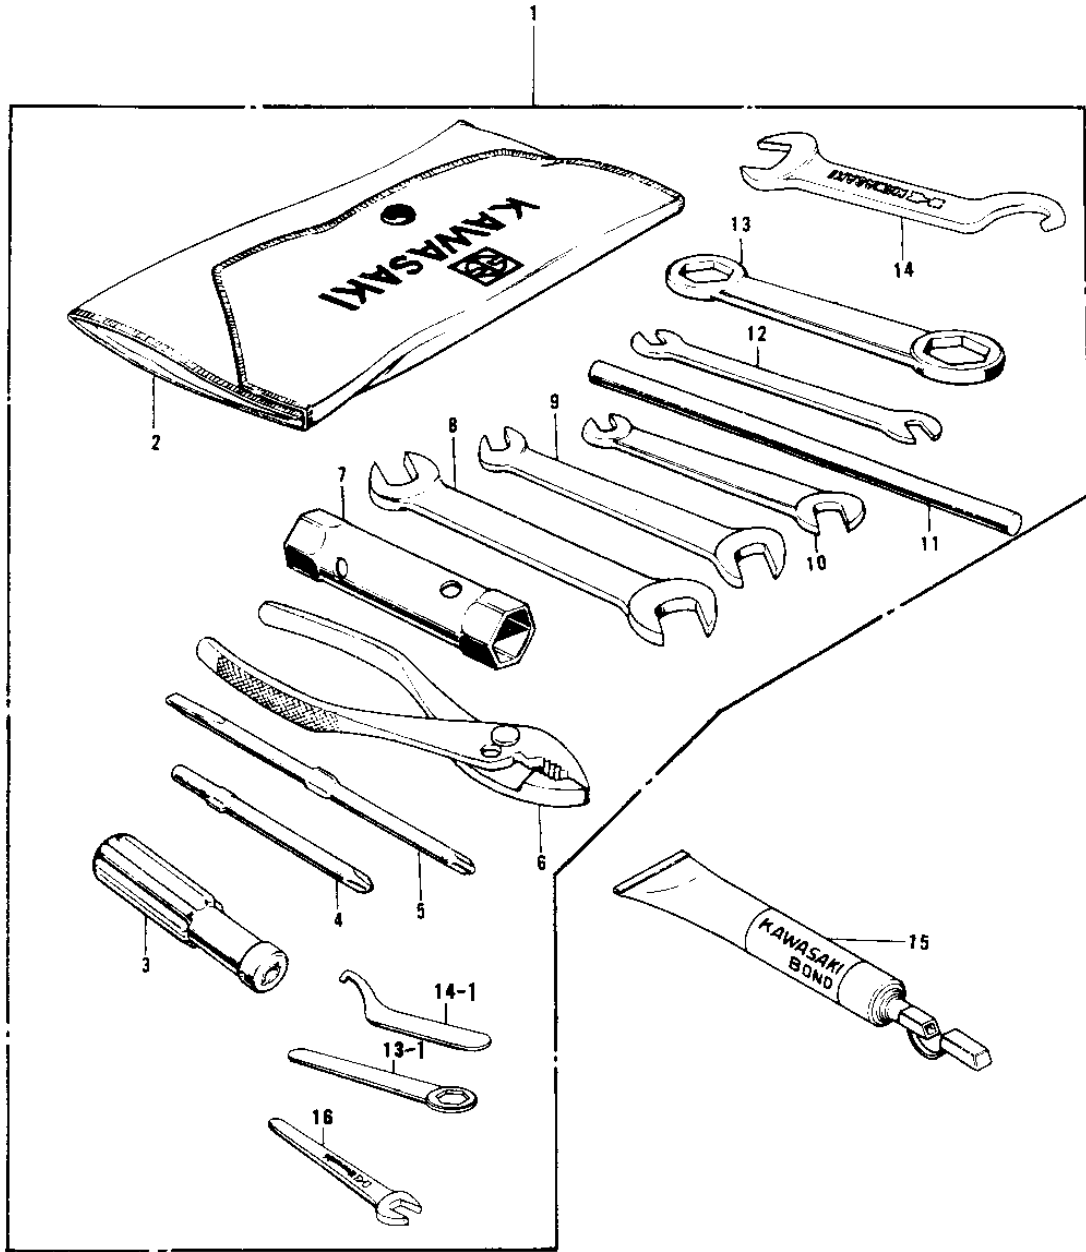

1979 KD175-A4 PARTS DIAGRAM

OWNER TOOLS

1979 KD175-A4 PARTS LIST

OWNER TOOLS

ITEM NAME	PART NUMBER	QUANTITY
56007-1001 (Canada) (Ref # 1)	56007-059	
TOOL KIT (Canada) (Ref # 1)	56007-1001	
BAG,TOOL (Ref # 2)	56008-008	
92106-1001 (Canada) (Ref # 3)	92106-002	
SCREW DRIVER #3 PHLIP (Ref # 4)	92107-005	
TOOL-DRIVER (Ref # 5)	92107-1052	
92112-003 (Canada) (Ref # 6)	92112-005	
WRENCH,BOX,17X21 (Ref # 7)	92110-012	
TOOL-WRENCH,OPEN END, (Ref # 8)	92110-1153	
WRENCH,OPEN END,12X13 (Ref # 9)	92126-002	
WRENCH,OPEN,8X10 (Ref # 10)	92126-001	
92111-005 (Canada) (Ref # 11)	92111-007	
TIGHTENER,SPOKE (Ref # 12)	92108-011	
92110-1022 (Canada) (Ref # 13)	92108-009	
92110-1150 (Canada) (Ref # 13-1)	92110-1003	
WRENCH,HOOK,19M/M (Ref # 14)	92126-013	
92110-1035 (Canada) (Ref # 14-1)	92110-1006	
LIQUID GASKET (Ref # 15)	92104-002	
WRENCH,OPEN END,19M/M (Ref # 16)	92110-1004	