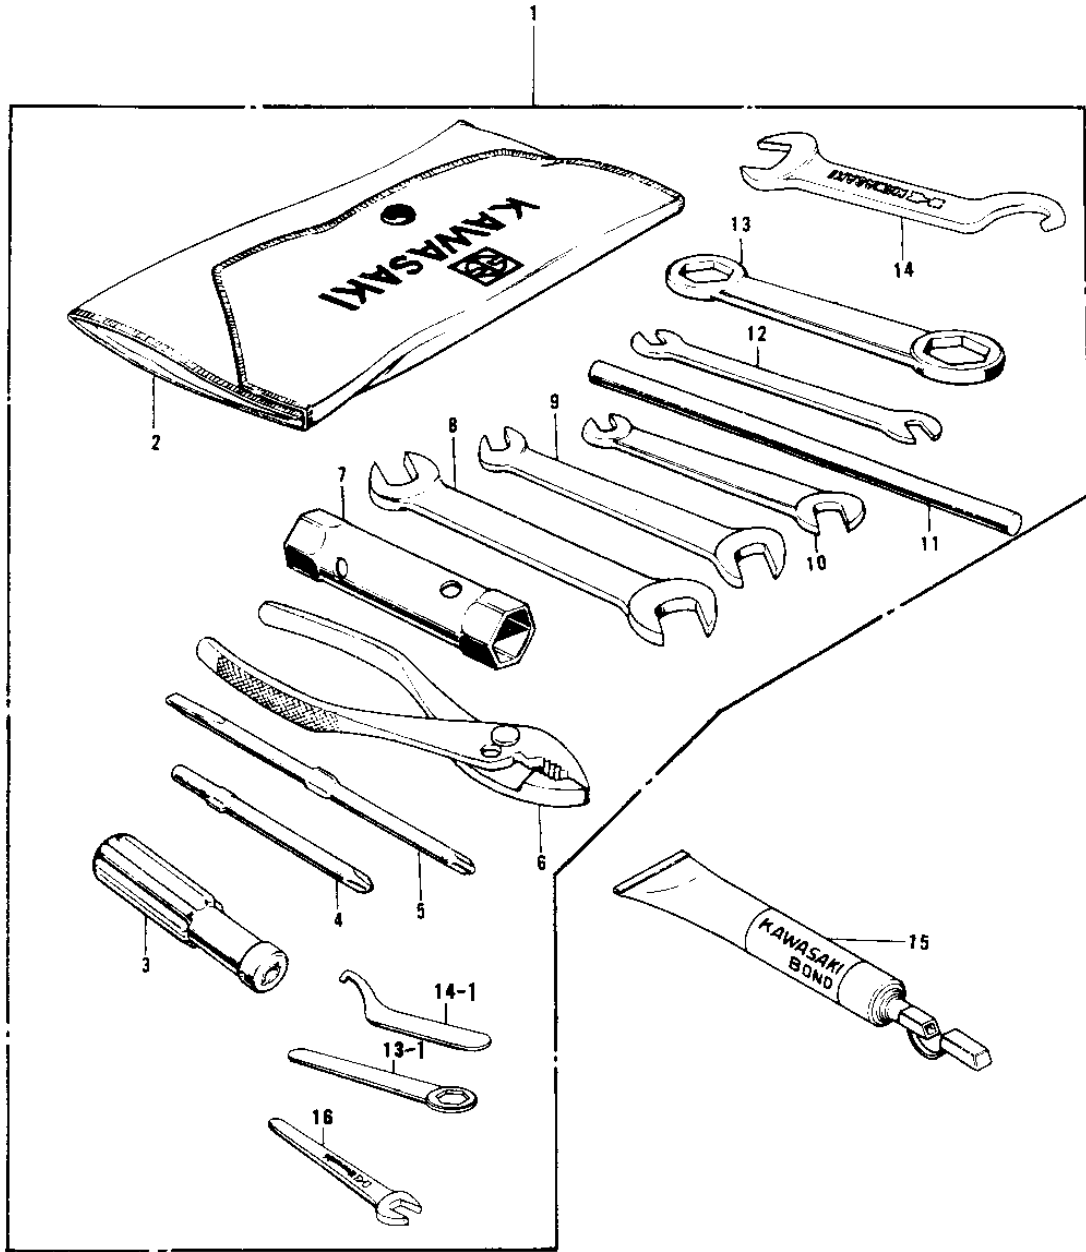

1978 KD175-A3 PARTS DIAGRAM

OWNER TOOLS

1978 KD175-A3 PARTS LIST

OWNER TOOLS

ITEM NAME	PART NUMBER	QUANTITY
56007-1001 (Canada) (Ref # 1)	56007-059	
TOOL KIT (Canada) (Ref # 1)	56007-1001	
BAG,TOOL (Ref # 2)	56008-008	
92106-1001 (Canada) (Ref # 3)	92106-002	
SCREW DRIVER #3 PHLIP (Ref # 4)	92107-005	
TOOL-DRIVER (Ref # 5)	92107-1052	
92112-003 (Canada) (Ref # 6)	92112-005	
WRENCH,BOX,17X21 (Ref # 7)	92110-012	
TOOL-WRENCH,OPEN END, (Ref # 8)	92110-1153	
WRENCH,OPEN END,12X13 (Ref # 9)	92126-002	
WRENCH,OPEN,8X10 (Ref # 10)	92126-001	
92111-005 (Canada) (Ref # 11)	92111-007	
TIGHTENER,SPOKE (Ref # 12)	92108-011	
92110-1022 (Canada) (Ref # 13)	92108-009	
92110-1150 (Canada) (Ref # 13-1)	92110-1003	
WRENCH,HOOK,19M/M (Ref # 14)	92126-013	
92110-1035 (Canada) (Ref # 14-1)	92110-1006	
LIQUID GASKET (Ref # 15)	92104-002	
WRENCH,OPEN END,19M/M (Ref # 16)	92110-1004	