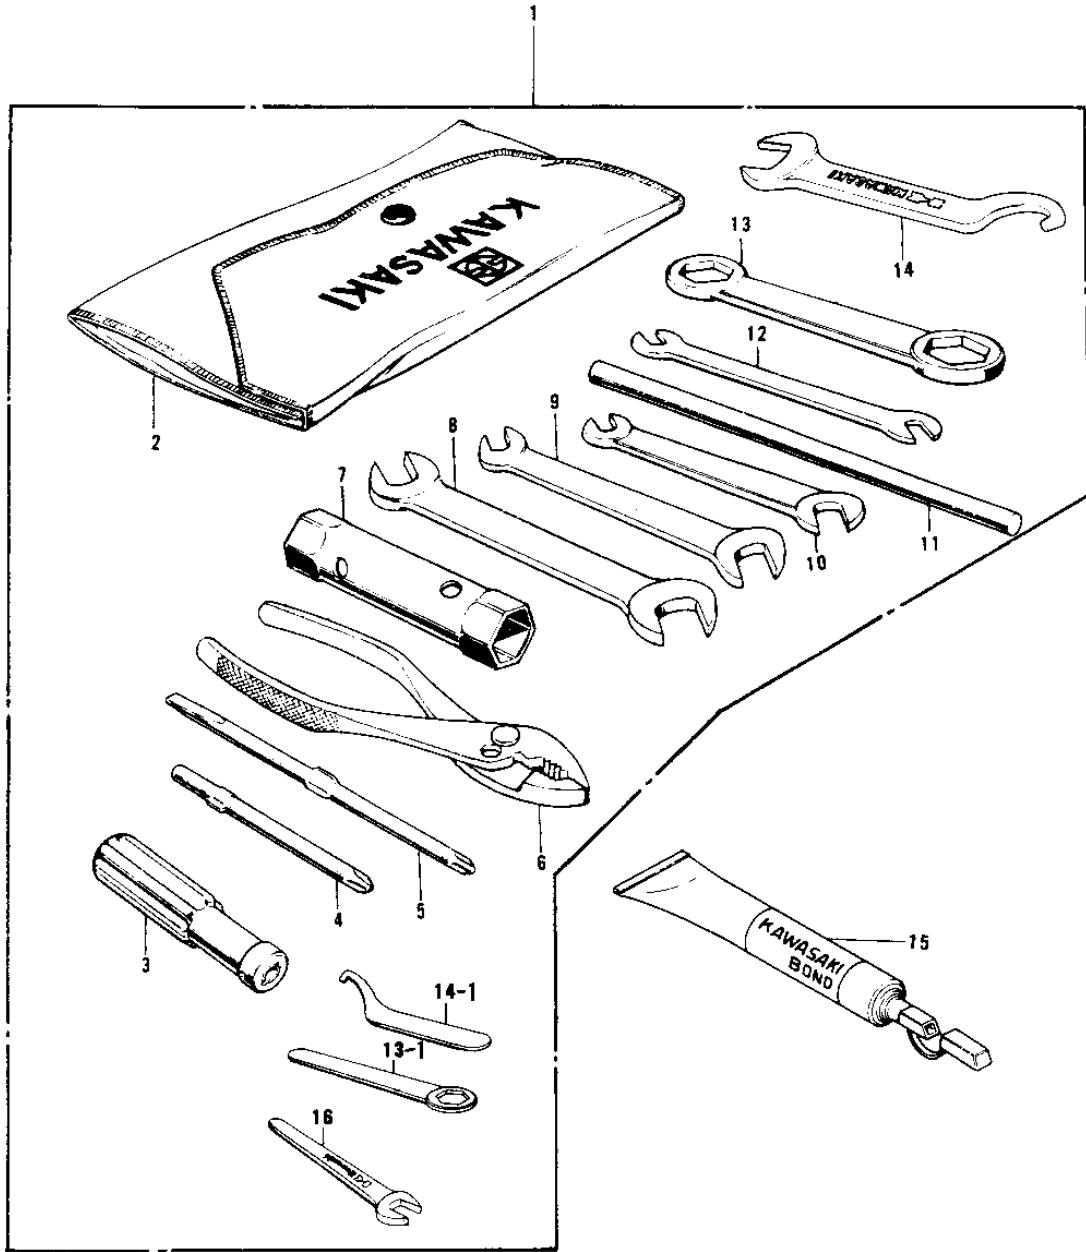

1977 KD175-A2 PARTS DIAGRAM

OWNER TOOLS

1977 KD175-A2 PARTS LIST

OWNER TOOLS

ITEM NAME	PART NUMBER	QUANTITY
56007-1001 (Canada) (Ref # 1)	56007-059	
TOOL KIT (Canada) (Ref # 1)	56007-1001	
BAG,TOOL (Ref # 2)	56008-008	
92106-1001 (Canada) (Ref # 3)	92106-002	
SCREW DRIVER #3 PHLIP (Ref # 4)	92107-005	
TOOL-DRIVER (Ref # 5)	92107-1052	
92112-003 (Canada) (Ref # 6)	92112-005	
WRENCH,BOX,17X21 (Ref # 7)	92110-012	
TOOL-WRENCH,OPEN END, (Ref # 8)	92110-1153	
WRENCH,OPEN END,12X13 (Ref # 9)	92126-002	
WRENCH,OPEN,8X10 (Ref # 10)	92126-001	
92111-005 (Canada) (Ref # 11)	92111-007	
TIGHTENER,SPOKE (Ref # 12)	92108-011	
92110-1022 (Canada) (Ref # 13)	92108-009	
92110-1150 (Canada) (Ref # 13-1)	92110-1003	
WRENCH,HOOK,19M/M (Ref # 14)	92126-013	
92110-1035 (Canada) (Ref # 14-1)	92110-1006	
LIQUID GASKET (Ref # 15)	92104-002	
WRENCH,OPEN END,19M/M (Ref # 16)	92110-1004	