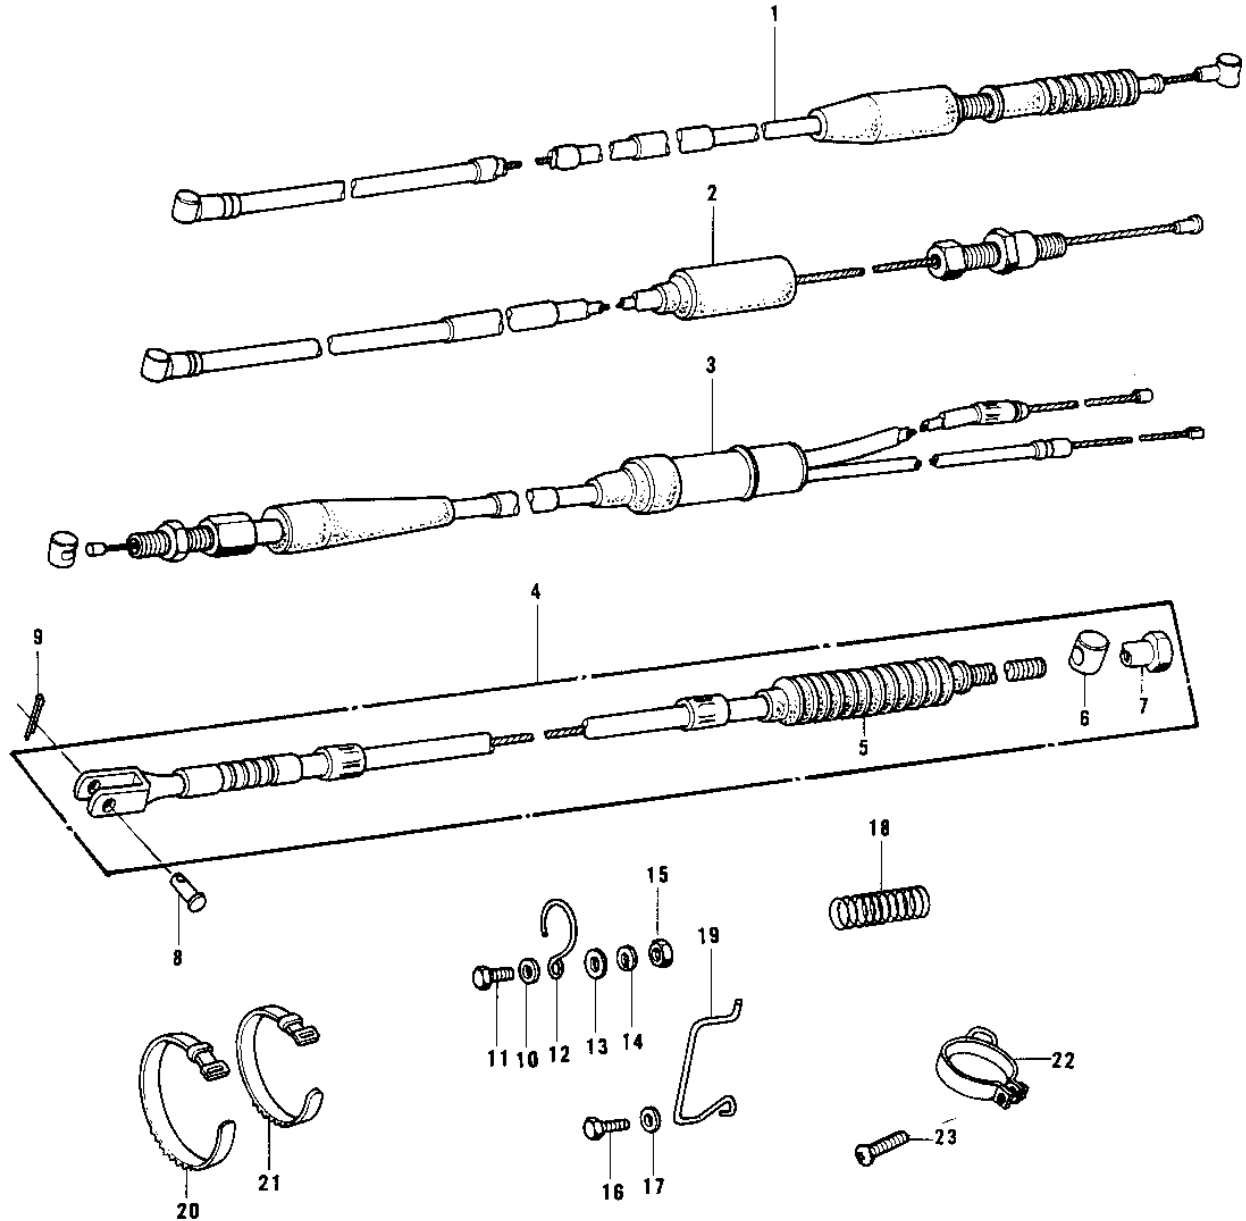

1977 KD175-A2 PARTS DIAGRAM

CABLES

1977 KD175-A2 PARTS LIST

CABLES

ITEM NAME	PART NUMBER	QUANTITY
CABLE,FRONT BRAKE (Ref # 1)	54005-079	
CABLE,CLUTCH (Ref # 2)	54011-084	
CABLE,CONTROL (Ref # 3)	54012-130	
CABLE,REAR BRAKE (Ref # 4)	54022-028	
DUST COVER-BRKE CABLE (Ref # 5)	54009-007	
PIN BRAKE ROD (Ref # 6)	92043-053	
NUT-BRAKE CABLE ADJST (Ref # 7)	92015-041	
PIN (Ref # 8)	92043-125	
PIN COTTER 2.0X15 (Ref # 9)	550D2015	
WASHER PLAIN 6MM (Ref # 10)	410B0600	
BOLT-UPSET (Ref # 11)	112G0618	
CLAMP,CABLE (Ref # 12)	92037-092	
WASHER PLAIN 6MM (Ref # 13)	411B0600	
WASHER SPRING 6MM (Ref # 14)	461F0600	
NUT 6MM (Ref # 15)	311B0600	
BOLT-UPSET,6X12 (Ref # 16)	112G0612	
WASHER PLAIN 6MM (Ref # 17)	411B0600	
SPRING,COIL (Ref # 18)	54025-004	
CLAMP,CABLE (Ref # 19)	92037-175	
BAND,LONG (Ref # 20)	92072-032	
BAND,SHORT (Ref # 21)	92072-030	
CLAMP,FRONT BRK CABLE (Ref # 22)	92037-197	
SCREW PAN HEAD 6X20 (Ref # 23)	220B0620	