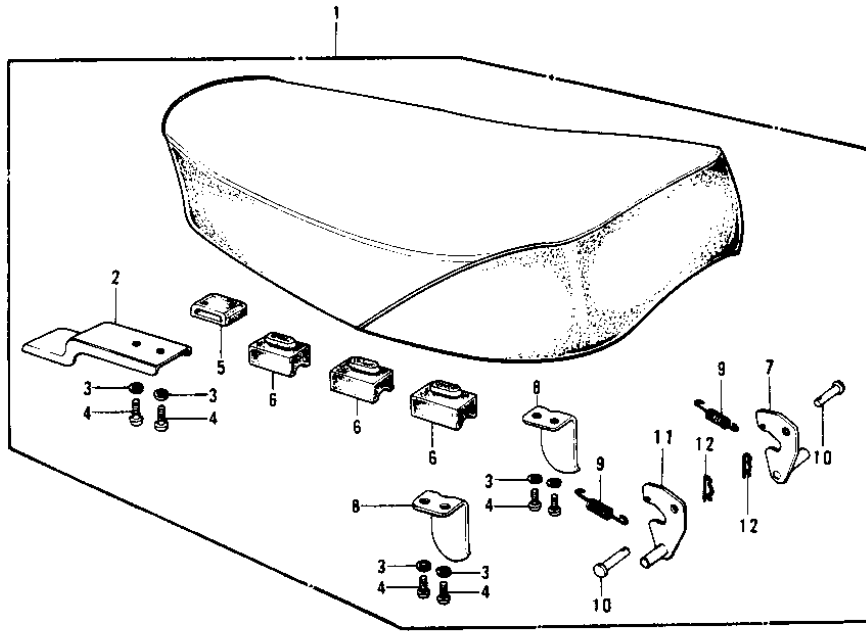

1978 KD175-A3 PARTS DIAGRAM

SEAT

1978 KD175-A3 PARTS LIST

SEAT

ITEM NAME	PART NUMBER	QUANTITY
SEAT-ASSY,DUAL (Ref # 1)	53001-1036	
SEAT-ASSY,DUAL (Ref # 1)	53001-1036	
BRACKET,DUAL SEAT (Ref # 2)	53032-005	
WASHER SPRING 6MM (Ref # 3)	461F0600	
SCREW PAN HEAD 6X14 (Ref # 4)	220B0614	
DAMPER RUBBER,SEAT (Ref # 5)	92075-219	
DAMPER RUBBER,SEAT (Ref # 6)	92075-216	
HOOK,SEAT,R.H (Ref # 7)	53008-029	
STOPPER,SEAT (Ref # 8)	53059-001	
SPRING,HOOK (Ref # 9)	53012-013	
PIN DUAL SEAT PIVOT (Ref # 10)	53011-001	
HOOK,SEAT,L.H (Ref # 11)	53008-028	
COTTER PIN (Ref # 12)	92041-003	