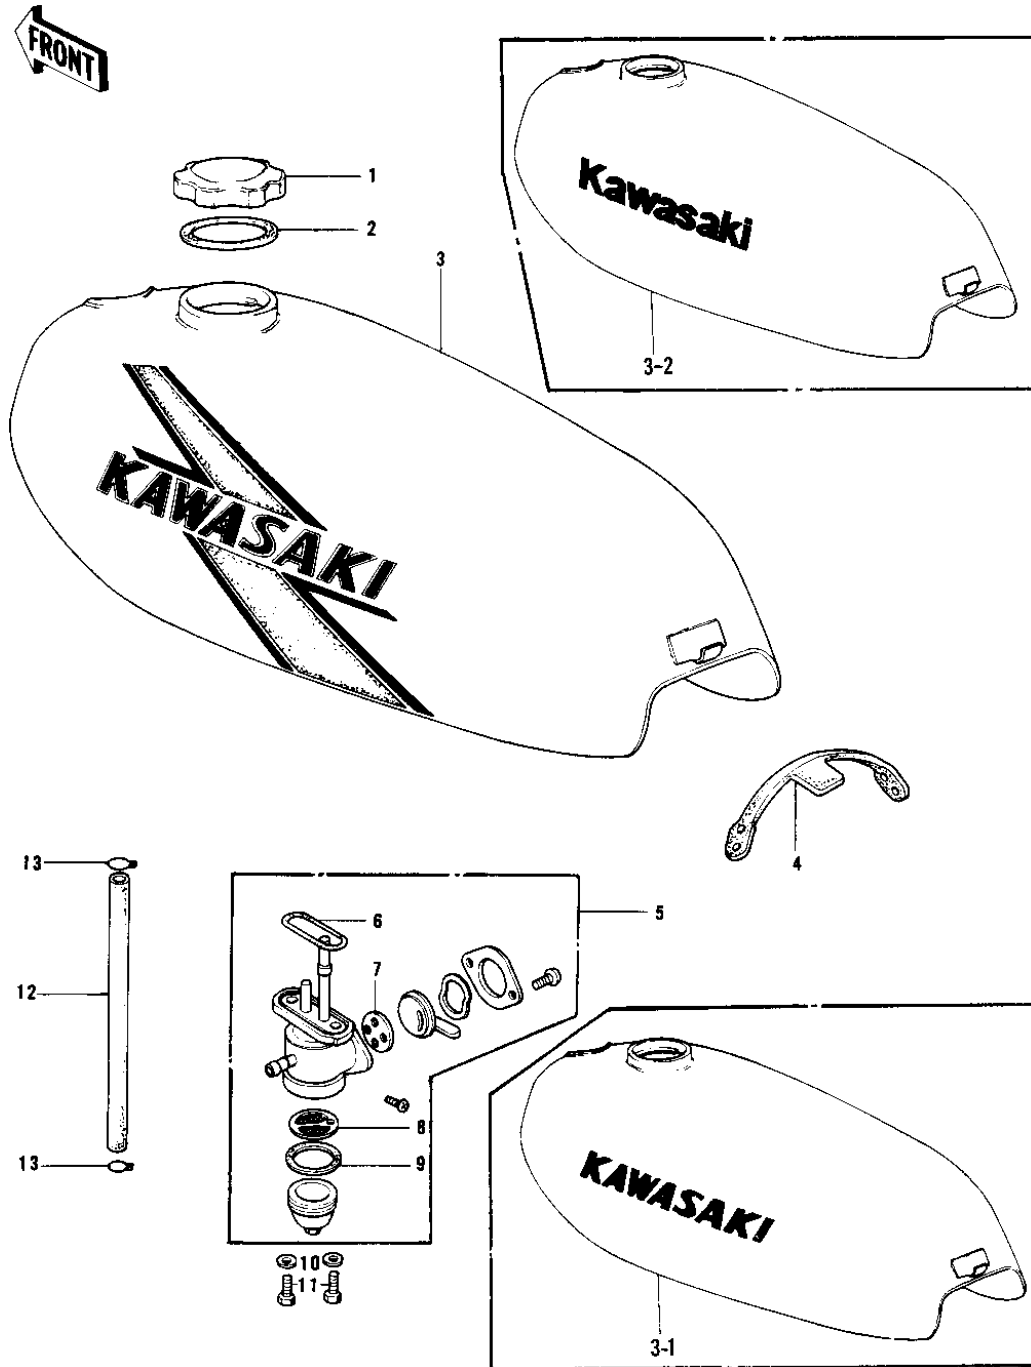

# 1979 KD175-A4 PARTS DIAGRAM

## 1979 KD175-A4 PARTS LIST

### FUEL TANK

ITEM NAME	PART NUMBER	QUANTITY
CAP,FUEL TANK (Ref # 1)	51048-1013	
GASKET,FUEL TANK CAP (Ref # 2)	51059-011	
TANK-FUEL,SILVER (Ref # 3)	51001-101-4E	
TANK-FUEL,QUICK SILVR (Ref # 3)	51001-120-4E	
TANK-FUEL,LIME GREEN (Ref # 3-1)	51001-101-7F	
TANK-FUEL,TANGERINE (Ref # 3-2)	51001-101-B2	
BAND,FUEL TANK (Ref # 4)	92072-075	
TAP ASSY,FUEL (Ref # 5)	51023-1001	
TAP ASSY,FUEL (Ref # 5)	51023-1001	
"O" RING (Ref # 6)	51039-003	
GASKET-FUEL COCK LEV (Ref # 7)	92065-094	
STRAINER,FUEL (Ref # 8)	51038-008	
GASKET FUEL COCK CUP (Ref # 9)	51037-011	
WASHER-PLAIN (Ref # 10)	92022-183	
BOLT-HEX HEAD,6X16 (Ref # 11)	92001-114	
PIPE,FUEL (Ref # 12)	92059-108	
CLAMP FUEL PIPE (Ref # 13)	92037-010	