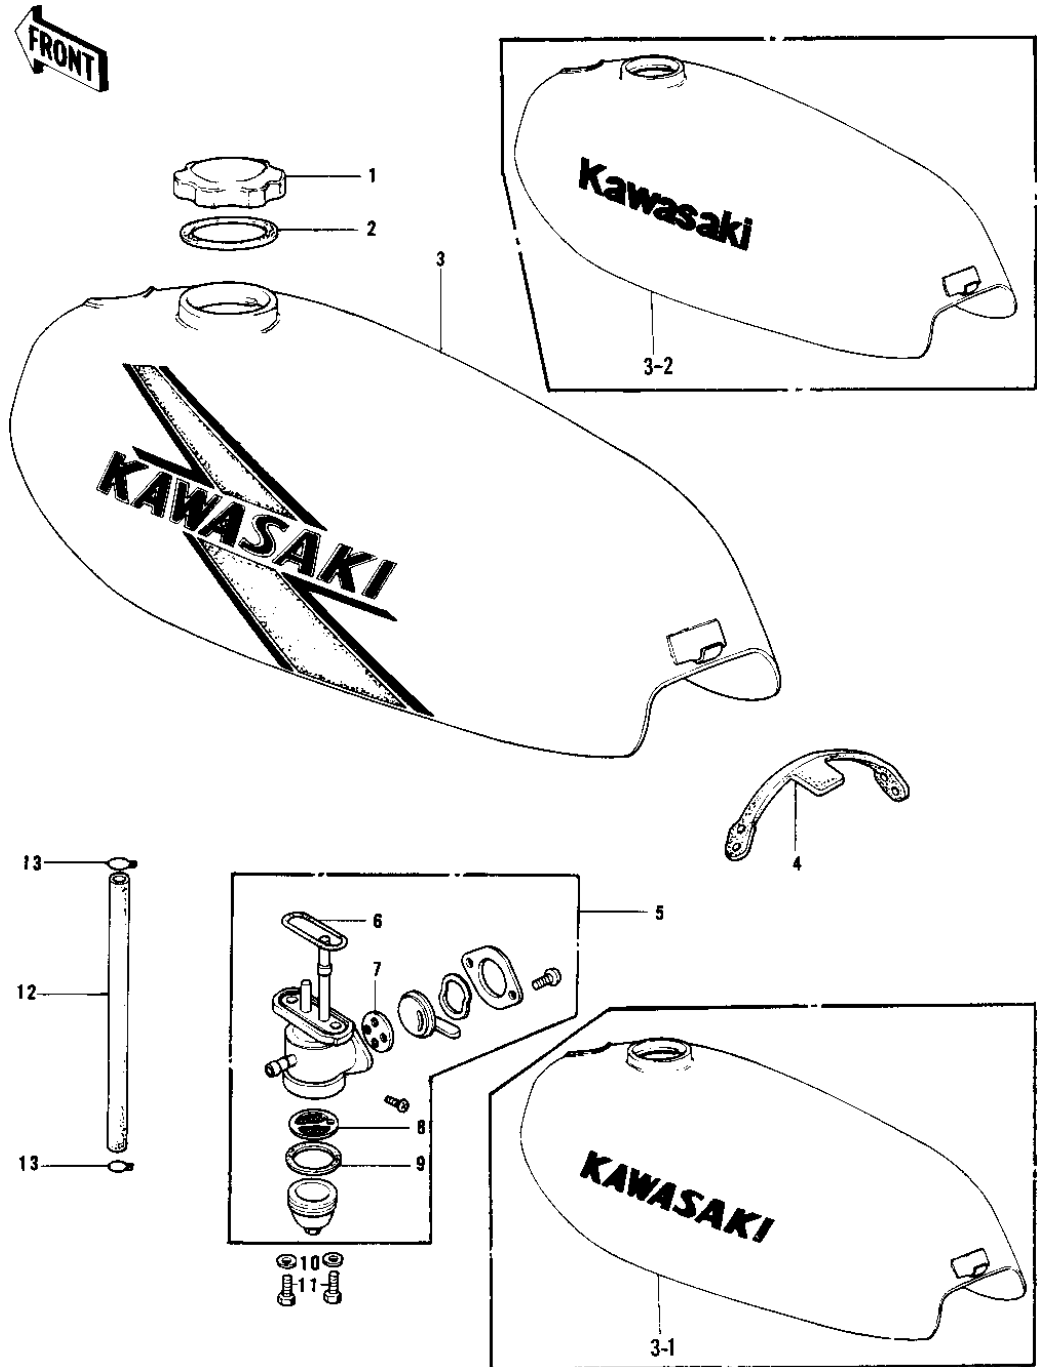

1977 KD175-A2 PARTS DIAGRAM

FUEL TANK

1977 KD175-A2 PARTS LIST

FUEL TANK

ITEM NAME	PART NUMBER	QUANTITY
CAP,FUEL TANK (Ref # 1)	51048-1013	
GASKET,FUEL TANK CAP (Ref # 2)	51059-011	
TANK-FUEL,SILVER (Ref # 3)	51001-101-4E	
TANK-FUEL,QUICK SILVR (Ref # 3)	51001-120-4E	
TANK-FUEL,LIME GREEN (Ref # 3-1)	51001-101-7F	
TANK-FUEL,TANGERINE (Ref # 3-2)	51001-101-B2	
BAND,FUEL TANK (Ref # 4)	92072-075	
TAP ASSY,FUEL (Ref # 5)	51023-1001	
TAP ASSY,FUEL (Ref # 5)	51023-1001	
"O" RING (Ref # 6)	51039-003	
GASKET-FUEL COCK LEV (Ref # 7)	92065-094	
STRAINER,FUEL (Ref # 8)	51038-008	
GASKET FUEL COCK CUP (Ref # 9)	51037-011	
WASHER-PLAIN (Ref # 10)	92022-183	
BOLT-HEX HEAD,6X16 (Ref # 11)	92001-114	
PIPE,FUEL (Ref # 12)	92059-108	
CLAMP FUEL PIPE (Ref # 13)	92037-010	