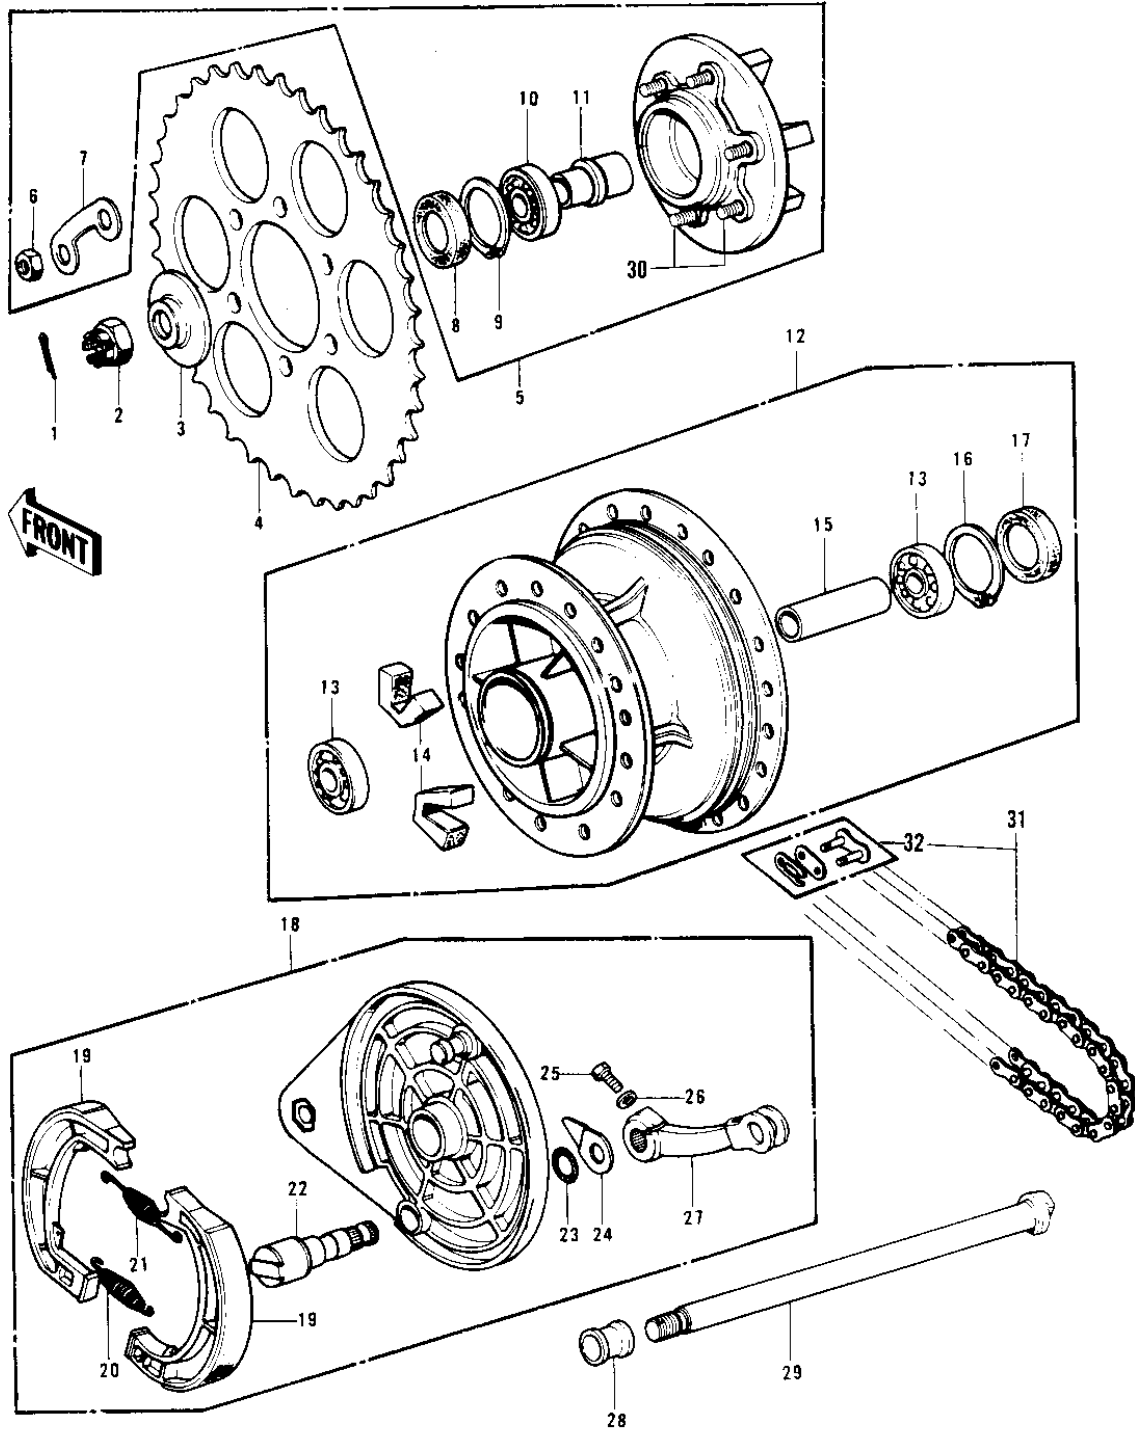

1978 KD175-A3 PARTS DIAGRAM

REAR HUB/BRAKE/CHAIN

1978 KD175-A3 PARTS LIST

REAR HUB/BRAKE/CHAIN

ITEM NAME	PART NUMBER	QUANTITY
PIN-COTTER,4.0X35 (Ref # 1)	550D4035	
NUT CASTLE 14MM (Ref # 2)	92103-006	
COLLAR,RR AXLE,L.H (Ref # 3)	42032-058	
REAR SPROCKET,48T (Ref # 4)	42041-159	
REAR SPROCKET 47T (Ref # 4)	42041-136	
REAR SPROCKET.50T (Ref # 4)	42041-146	
REAR SPROCKET,54T (Ref # 4)	42041-147	
COUPLING ASSY,RR HUB (Ref # 5)	42008-031	
NUT,8MM (Ref # 6)	311B0800	
WASHER,SPROCKET LOCK (Ref # 7)	92088-019	
OIL SEAL,RR HUB BRNG (Ref # 8)	92050-060	
CIRCLIP,42MM (Ref # 9)	92033-1041	
BEARING BALL #6004 (Ref # 10)	601B6004	
SLEEVE,RR HUB COUPLNG (Ref # 11)	42036-018	
DRUM ASY,RR BRK,BUFF (Ref # 12)	42005-046-80	
BEARING BALL #6202 (Ref # 13)	601B6202	
DAMPER,REAR HUB SHOCK (Ref # 14)	42014-023	
SPACER,RR HUB BEARING (Ref # 15)	42010-029	
CIRCLIP,35MM (Ref # 16)	481J3500	
OIL SEAL,TCY22358 (Ref # 17)	654A223508	
PANEL-ASY,RR BRK,BUFF (Ref # 18)	42006-072-80	
SHOE,BRAKE (Ref # 19)	42019-010	
SPRING,BRAKE SHOE (Ref # 20)	92081-1550	
SPRING,BRAKE SHOE (Ref # 21)	92081-1766	
CAM SHAFT,REAR BRAKE (Ref # 22)	42026-025	
"0" RING,11MM (Ref # 23)	92055-004	
INDICATOR,FR BRK PNL (Ref # 24)	41085-002	
BOLT 6X22 (Ref # 25)	112B0622	
WASHER PLAIN 6MM (Ref # 26)	410B0600	

1978 KD175-A3 PARTS LIST

REAR HUB/BRAKE/CHAIN

ITEM NAME	PART NUMBER	QUANTITY
LEVER,REAR BRAKE CAM (Ref # 27)	42029-030	
COLLAR,RR AXLE,R.H (Ref # 28)	42032-057	
AXLE,REAR (Ref # 29)	42031-046	
STUD,8X17 (Ref # 30)	92004-1015	
DR CHAIN 428X120H (Ref # 31)	92057-098	
JOINT-CHAIN (Ref # 32)	92058-1015	