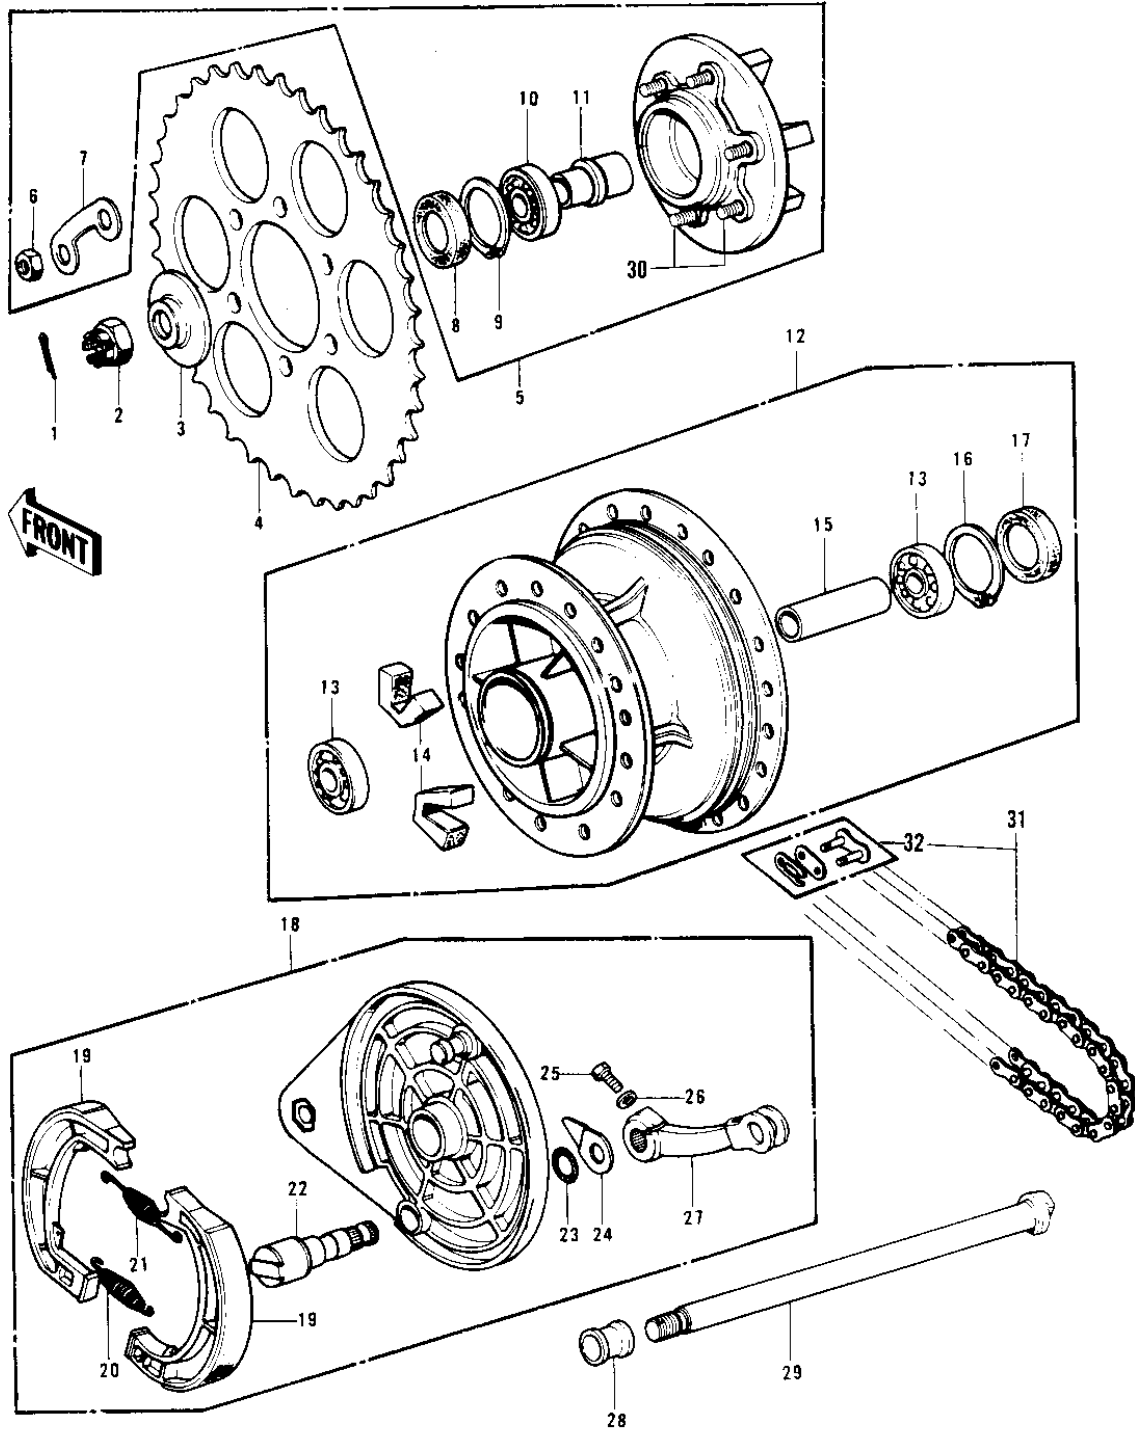

# 1977 KD175-A2 PARTS DIAGRAM

REAR HUB/BRAKE/CHAIN

# 1977 KD175-A2 PARTS LIST

## REAR HUB/BRAKE/CHAIN

ITEM NAME	PART NUMBER	QUANTITY
PIN-COTTER,4.0X35 (Ref # 1)	550D4035	
NUT CASTLE 14MM (Ref # 2)	92103-006	
COLLAR,RR AXLE,L.H (Ref # 3)	42032-058	
REAR SPROCKET,48T (Ref # 4)	42041-159	
REAR SPROCKET 47T (Ref # 4)	42041-136	
REAR SPROCKET.50T (Ref # 4)	42041-146	
REAR SPROCKET,54T (Ref # 4)	42041-147	
COUPLING ASSY,RR HUB (Ref # 5)	42008-031	
NUT,8MM (Ref # 6)	311B0800	
WASHER,SPROCKET LOCK (Ref # 7)	92088-019	
OIL SEAL,RR HUB BRNG (Ref # 8)	92050-060	
CIRCLIP,42MM (Ref # 9)	92033-1041	
BEARING BALL #6004 (Ref # 10)	601B6004	
SLEEVE,RR HUB COUPLNG (Ref # 11)	42036-018	
DRUM ASY,RR BRK,BUFF (Ref # 12)	42005-046-80	
BEARING BALL #6202 (Ref # 13)	601B6202	
DAMPER,REAR HUB SHOCK (Ref # 14)	42014-023	
SPACER,RR HUB BEARING (Ref # 15)	42010-029	
CIRCLIP,35MM (Ref # 16)	481J3500	
OIL SEAL,TCY22358 (Ref # 17)	654A223508	
PANEL-ASY,RR BRK,BUFF (Ref # 18)	42006-072-80	
SHOE,BRAKE (Ref # 19)	42019-010	
SPRING,BRAKE SHOE (Ref # 20)	92081-1550	
SPRING,BRAKE SHOE (Ref # 21)	92081-1766	
CAM SHAFT,REAR BRAKE (Ref # 22)	42026-025	
"0" RING,11MM (Ref # 23)	92055-004	
INDICATOR,FR BRK PNL (Ref # 24)	41085-002	
BOLT 6X22 (Ref # 25)	112B0622	
WASHER PLAIN 6MM (Ref # 26)	410B0600	

### REAR HUB/BRAKE/CHAIN

ITEM NAME	PART NUMBER	QUANTITY
LEVER,REAR BRAKE CAM (Ref # 27)	42029-030	
COLLAR,RR AXLE,R.H (Ref # 28)	42032-057	
AXLE,REAR (Ref # 29)	42031-046	
STUD,8X17 (Ref # 30)	92004-1015	
DR CHAIN 428X120H (Ref # 31)	92057-098	
JOINT-CHAIN (Ref # 32)	92058-1015	