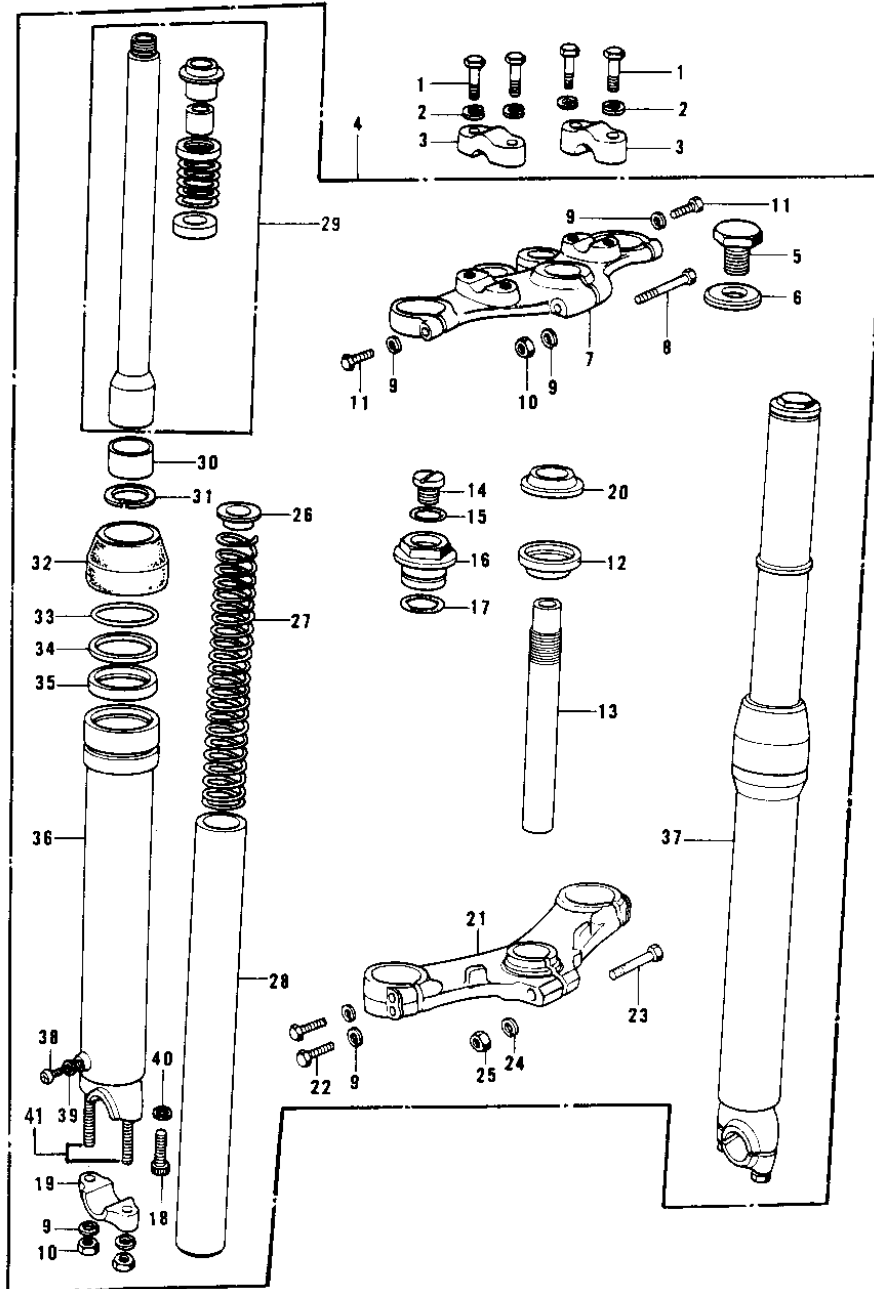

1978 KD175-A3 PARTS DIAGRAM

FRONT FORK

1978 KD175-A3 PARTS LIST

FRONT FORK

ITEM NAME	PART NUMBER	QUANTITY
BOLT 8X38 (Ref # 1)	92001-1405	
WASHER SPRING 8MM (Ref # 2)	461F0800	
HOLDER,HANDLEBAR (Ref # 3)	46012-014	
FORK-FRONT (Ref # 4)	44001-192	
BOLT STRNG STEM HEAD (Ref # 5)	44041-007	
WASHER STRNG STEM HD (Ref # 6)	44043-016	
HEAD,STEERING STEM (Ref # 7)	44039-068	
BOLT,FORK TOP (Ref # 8)	44041-065	
WASHER SPRING 8MM (Ref # 9)	461F0800	
NUT,8MM (Ref # 10)	311B0800	
BOLT-STEERING STEM HD (Ref # 11)	44041-044	
DUST SHIELD-STRNG STM (Ref # 12)	44010-020	
SHAFT,STEERING STEM (Ref # 13)	44052-011	
SCREW, TOP BOLT (Ref # 14)	44041-082	
"O" RING (Ref # 15)	44046-024	
BOLT,FORK TOP (Ref # 16)	44032-013	
'O' RING FORK FIT BLT (Ref # 17)	44046-013	
BOLT-FORK CYLINDER (Ref # 18)	44041-040	
HOLDER,FORK AXLE (Ref # 19)	44063-013	
CONE STERNG BERG LOW (Ref # 20)	92047-010	
STEM,STEERING (Ref # 21)	44038-010	
BOLT HEX HEAD 8X35 (Ref # 22)	110N0835	
BOLT-STEERING STEM HD (Ref # 23)	44041-042	
WASHER SPRING 10MM (Ref # 24)	461F1000	
NUT (10MM) (Ref # 25)	311B1000	
GUIDE,FORK SPRING (Ref # 26)	44028-038	
SPRING,FORK (Ref # 27)	44026-069	
TUBE,FORK INNER (Ref # 28)	44013-056	
CYLINDER-FORK (Ref # 29)	44022-036	

1978 KD175-A3 PARTS LIST

FRONT FORK

ITEM NAME	PART NUMBER	QUANTITY
PISTON,FORK (Ref # 30)	44018-010	
CIRCLIP,26MM (Ref # 31)	481J2600	
DUST SHIELD (Ref # 32)	44010-033	
CIRCLIP,FORK OUT TUB (Ref # 33)	44044-022	
WASHER (Ref # 34)	44043-059	
OIL SEAL (Ref # 35)	44009-025	
TUBE,LH,FORK OUTER (Ref # 36)	44005-062	
TUBE,RH,FORK OUTER (Ref # 37)	44006-060	
SCREW PAN HEAD 4X8 (Ref # 38)	220B0408	
GASKET FORK DRAIN PLG (Ref # 39)	44045-002	
GASKET,FORK CYLINDER (Ref # 40)	44045-057	
STUD 8X30 (Ref # 41)	172G0830	