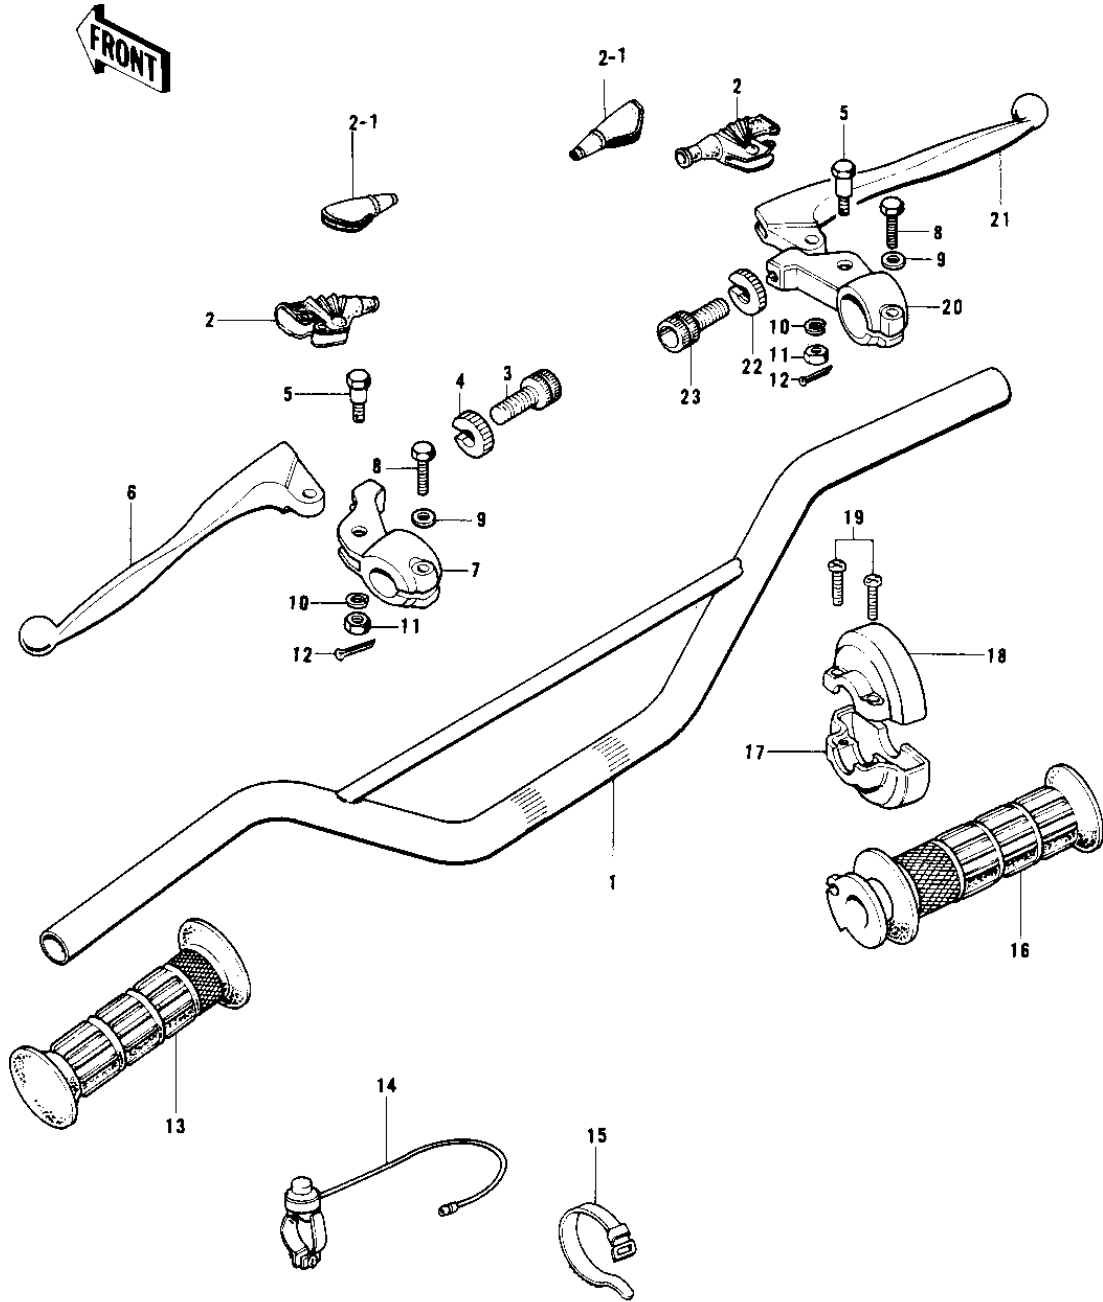

# 1978 KD175-A3 PARTS DIAGRAM

## HANDLEBAR

# 1978 KD175-A3 PARTS LIST

## HANDLEBAR

ITEM NAME	PART NUMBER	QUANTITY
HANDLEBAR (Ref # 1)	46004-028	
BOOTS,LEVER HOLDER (Ref # 2)	49006-1017	
BOOTS,LEVER HOLDER (Ref # 2-1)	49006-1017	
SCREW,CABLE ADJUST (Ref # 3)	46055-009	
NUT,CABLE ADJUST LOCK (Ref # 4)	46056-006	
BOLT,HEX HEAD,6MM (Ref # 5)	92001-140	
LEVER, CLUTCH (Ref # 6)	46092-021	
HOLDER,CLUTCH LEVER (Ref # 7)	46094-014	
BOLT, HEX HEAD 6X22 (Ref # 8)	110N0622	
WASHER PLAIN 6MM (Ref # 9)	411B0600	
WASHER SPRING 6MM (Ref # 10)	461F0600	
NUT CASTLE (Ref # 11)	320B0600	
PIN COTTER 1.6X15 (Ref # 12)	550D1615	
RUBBER,L.H GRIP (Ref # 13)	46075-025	
SWITCH,ASSY,ENG STOP (Ref # 14)	27010-1018	
BAND,SHORT (Ref # 15)	92072-030	
GRIP ASSY,THROTTLE (Ref # 16)	46019-033	
CASE,R.H LOWER (Ref # 17)	46023-018	
CASE,R.H UPPER (Ref # 18)	46041-022	
SCREW PAN HEAD 5X20 (Ref # 19)	220E0520	
HOLDER,FR BRAKE LEVER (Ref # 20)	46060-010	
FRONT BRAKE LEVER (Ref # 21)	46058-018	
NUT,CABLE ADJUST LOCK (Ref # 22)	46056-006	
SCREW,CABLE ADJUST (Ref # 23)	46055-010	