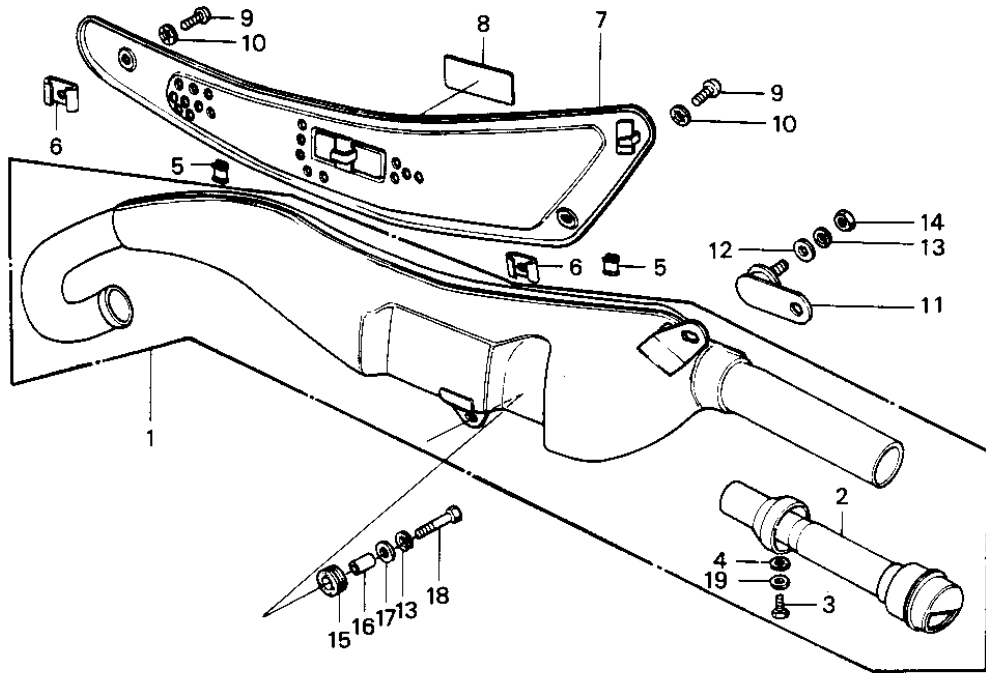

1978 KD175-A3 PARTS DIAGRAM

MUFFLER

1978 KD175-A3 PARTS LIST

MUFFLER

| ITEM NAME | PART NUMBER | QUANTITY |
|----------------------------------|--------------|----------|
| MUFFLER ASSY,BLACK (Ref # 1) | 18001-150-21 | |
| BAFFLE TUBE (Ref # 2) | 18033-091 | |
| BOLT-UPSET,6X12 (Ref # 3) | 112G0612 | |
| WASHER-PLAIN (Ref # 4) | 92022-183 | |
| WASHER OIL PUMP BANJO (Ref # 4) | 92022-077 | |
| INSULATOR (Ref # 5) | 18065-007 | |
| INSULATOR,HEAT (Ref # 6) | 18065-010 | |
| COVER,MUFFLER (Ref # 7) | 18064-014 | |
| EMBLEM,SIDE COVER (Ref # 8) | 56018-220 | |
| MARK,MUFFLER COVER (Ref # 8) | 56018-1096 | |
| SCREW PAN HEAD 6X12 (Ref # 9) | 220E0612 | |
| WASHER LOCK 6MM (Ref # 10) | 463H0600 | |
| BRACKET,MUFFLER (Ref # 11) | 18061-054 | |
| WASHER,8.5X20X1.6 (Ref # 12) | 92022-1561 | |
| WASHER SPRING 8MM (Ref # 13) | 461F0800 | |
| NUT,8MM (Ref # 14) | 311B0800 | |
| DAMPER RUBBER-MUFFLER (Ref # 15) | 18063-005 | |
| COLLAR (Ref # 16) | 92027-102 | |
| WASHER,8X26X2.3 (Ref # 17) | 92022-1564 | |
| BOLT-SMALL-UPSET,8X30 (Ref # 18) | 115G0830 | |
| WASHER PLAIN 6MM (Ref # 19) | 410B0600 | |