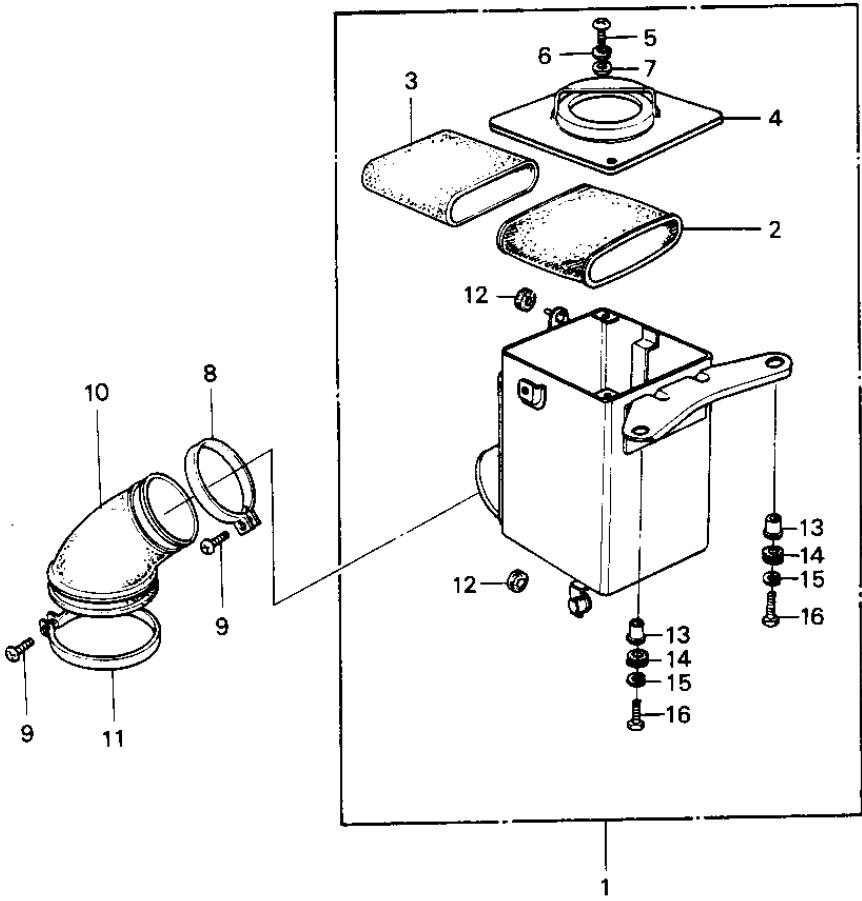

1979 KD175-A4 PARTS DIAGRAM

AIR CLEANER

1979 KD175-A4 PARTS LIST

AIR CLEANER

ITEM NAME	PART NUMBER	QUANTITY
AIR CLEANER ASSY,BLK (Ref # 1)	11010-083-21	1
HOLDER,CLENER ELEMENT (Ref # 2)	11014-011	1
ELEMENT,AIR CLNR (Ref # 3)	11013-1033	2
CAP,AIR CLEANER,BLACK (Ref # 4)	11012-039-21	1
SCREW PAN HEAD 6X12 (Ref # 5)	220B0612	1
WASHER SPRING 6MM (Ref # 6)	461F0600	2
WASHER PLAIN 6MM (Ref # 7)	411B0600	1
CLAMP,AIR CLEANER (Ref # 8)	92037-129	1
SCREW-PAN-CROS,6X35,B (Ref # 9)	220C0635	1
CONNECTOR,AIR CLEANER (Ref # 10)	11026-014	1
CLAMP,AIR CLEANER (Ref # 11)	92037-128	1
DAMPER RUBBER,CLENER (Ref # 12)	92075-217	1
COLLAR (Ref # 13)	92027-153	1
DAMPER RUBBER (Ref # 14)	92075-051	1
BOLT-UPSET,6X16 (Ref # 16)	112G0616	1