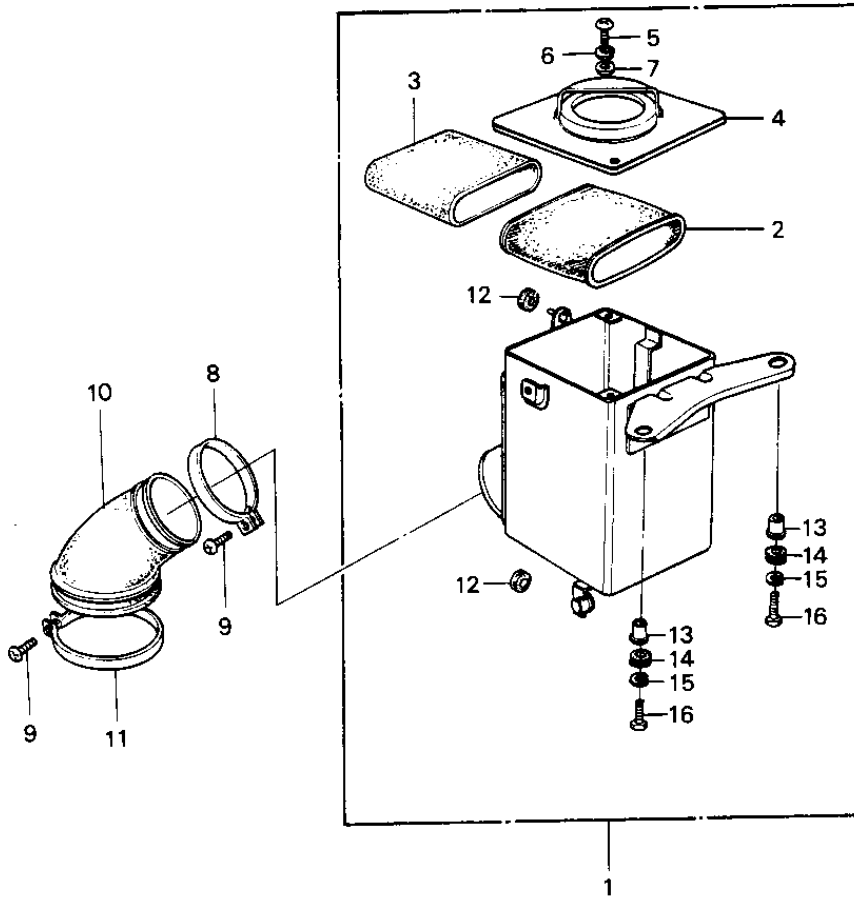

1978 KD175-A3 PARTS DIAGRAM

AIR CLEANER

1978 KD175-A3 PARTS LIST

AIR CLEANER

ITEM NAME	PART NUMBER	QUANTITY
AIR CLEANER ASSY,BLK (Ref # 1)	11010-083-21	
HOLDER,CLENER ELEMENT (Ref # 2)	11014-011	
ELEMENT,AIR CLNR (Ref # 3)	11013-1033	
ELEMENT,AIR CLNR (Ref # 3)	11013-1033	
CAP,AIR CLEANER,BLACK (Ref # 4)	11012-039-21	
SCREW PAN HEAD 6X12 (Ref # 5)	220B0612	
WASHER SPRING 6MM (Ref # 6)	461F0600	
WASHER PLAIN 6MM (Ref # 7)	411B0600	
CLAMP,AIR CLEANER (Ref # 8)	92037-129	
SCREW-PAN-CROS,6X35,B (Ref # 9)	220C0635	
CONNECTOR,AIR CLEANER (Ref # 10)	11026-014	
CLAMP,AIR CLEANER (Ref # 11)	92037-128	
DAMPER RUBBER,CLENER (Ref # 12)	92075-217	
COLLAR (Ref # 13)	92027-153	
DAMPER RUBBER (Ref # 14)	92075-051	
WASHER SPRING 6MM (Ref # 15)	461F0600	
BOLT-UPSET,6X16 (Ref # 16)	112G0616	