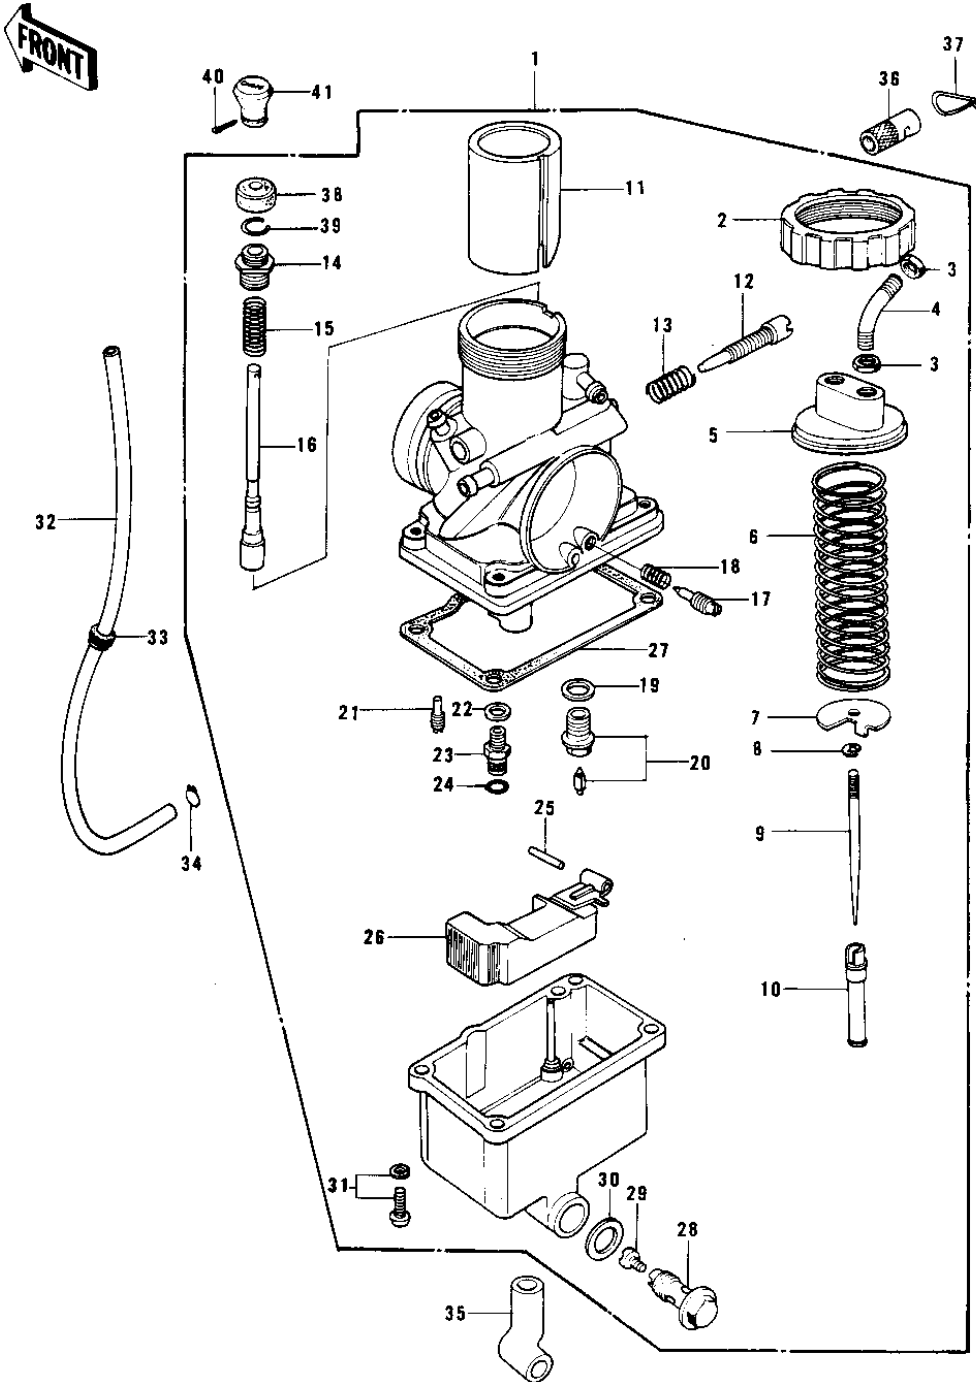

1978 KD175-A3 PARTS DIAGRAM

CARBURETOR

1054-777-11 KD175

1978 KD175-A3 PARTS LIST

CARBURETOR

ITEM NAME	PART NUMBER	QUANTITY
CARBURETOR ASSY (Ref # 1)	16001-273	
CAP MIXING CHAMBER (Ref # 2)	16004-011	
NUT CABLE ADJUST LOCK (Ref # 3)	16003-004	
GUIDE,CABLE (Ref # 4)	16077-015	
TOP,MIXING CHAMBER (Ref # 5)	16005-025	
SPRING,THROTTLE VALVE (Ref # 6)	16006-029	
SPRING,THROTTLE (Ref # 6)	16006-031	
SPRING SEAT,THRTL VLV (Ref # 7)	16007-025	
CIRCLIP (Ref # 8)	16008-010	
JET NEEDLE 4EJ3 (Ref # 9)	16009-040	
NEEDLE JET,0-8 (Ref # 10)	16017-094	
VALVE,THROTTLE (Ref # 11)	16025-079	
SCREW,THROTTLE STOP (Ref # 12)	16021-023	
SPRING THR STOP SCREW (Ref # 13)	16022-005	
CAP,STARTER PLUNGER (Ref # 14)	16012-021	
SPRING,STARTER PLUNGR (Ref # 15)	16013-010	
PLUNGER,STARTER (Ref # 16)	16016-020	
SCREW PILOT AIR ADJST (Ref # 17)	16014-002	
SPRING-THR STOP SCREW (Ref # 18)	16022-007	
WASHER FLOAT VLV SEAT (Ref # 19)	16029-004	
FLOAT VALVE ASSY,#2.6 (Ref # 20)	16030-025	
JET-PILOT NO 30 (Ref # 21)	92064-022	
WASHER MAIN JET (Ref # 22)	16034-001	
HOLDER-NEEDLE JET (Ref # 23)	16065-008	
"O" RING (Ref # 24)	92055-044	
FLOAT PIN (Ref # 25)	16032-006	
FLOAT (Ref # 26)	16031-026	
GASKET,FLOAT CHAMBER (Ref # 27)	16019-023	
BOLT-BANJO (Ref # 28)	92001-097	

1978 KD175-A3 PARTS LIST

CARBURETOR

ITEM NAME	PART NUMBER	QUANTITY
MAIN JET,#A102.5 (Ref # 29)	92063-1028	
MAIN JET,#A95 (Ref # 29)	92063-1031	
MAIN JET,#A97.5R (Ref # 29)	92063-1035	
MAIN JET,#A100 (Ref # 29)	92063-1033	
MAIN JET,#A105R (Ref # 29)	92063-1042	
GASKET-BANJO BOLT (Ref # 30)	16034-005	
SCREW-PAN-WS-CROS (Ref # 31)	223B0414	
PIPE-OIL (Ref # 32)	92059-072	
GROMMET PIPE (Ref # 33)	92071-038	
CLAMP FUEL PIPE (Ref # 34)	92037-010	
GROMMET,OVERFLOW (Ref # 35)	16136-011	
ADJUSTER,CABLE (Ref # 36)	16002-016	
CIRCLIP (Ref # 37)	92036-018	
CAP,STARTER PLUNGER (Ref # 38)	16036-012	
CIRCLIP (Ref # 39)	92037-1077	
PIN COTTER 1.6X15 (Ref # 40)	550D1615	
KNOB,CARBURETOR (Ref # 41)	92077-022	