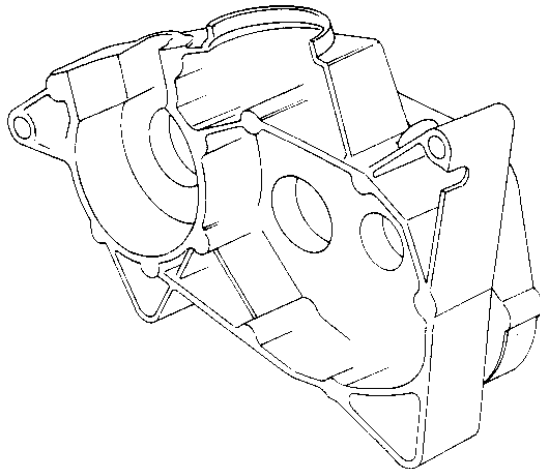

1979 KD175-A4 PARTS DIAGRAM

ROTARY VALVE COVER

1979 KD175-A4 PARTS LIST

ROTARY VALVE COVER

ITEM NAME	PART NUMBER	QUANTITY
SCREW PAN HEAD 6X20 (Ref # 1)	220B0620	
OIL SEAL TB32457 (Ref # 2)	653B324507	
COLLAR,VALU COVER (Ref # 3)	92027-243	
"0" RING,CHECK VALVE (Ref # 4)	92055-037	
COVER,ROTARY DISC VL (Ref # 5)	14019-053	
"0" RING,120MM (Ref # 6)	92055-019	
PIN DOWEL 5X12 (Ref # 7)	610A0512	
WASHER THRUST (Ref # 8)	92026-025	
GEAR-TACHOMETER (Ref # 9)	13224-007	
GEAR-OIL PUMP (Ref # 10)	16085-016	
SHAFT-OIL PUMP (Ref # 11)	16086-002	
PIN,DOWEL (Ref # 12)	92042-035	
HOLDER,CARBURETOR (Ref # 13)	16065-026	
SCREW PAN HEAD 6X12 (Ref # 14)	220B0612	