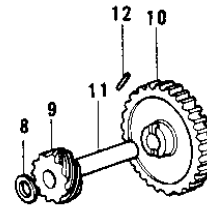

1979 KD175-A4 PARTS DIAGRAM

ROTARY VALVE COVER

1979 KD175-A4 PARTS LIST

ROTARY VALVE COVER

ITEM NAME	PART NUMBER	QUANTITY
SCREW PAN HEAD 6X20 (Ref # 1)	220B0620	
OIL SEAL TB32457 (Ref # 2)	653B324507	
COLLAR,VALU COVER (Ref # 3)	92027-243	
"0" RING,CHECK VALVE (Ref # 4)	92055-037	
COVER,ROTARY DISC VL (Ref # 5)	14019-053	
"0" RING,120MM (Ref # 6)	92055-019	
PIN DOWEL 5X12 (Ref # 7)	610A0512	
WASHER THRUST (Ref # 8)	92026-025	
GEAR-TACHOMETER (Ref # 9)	13224-007	
GEAR-OIL PUMP (Ref # 10)	16085-016	
SHAFT-OIL PUMP (Ref # 11)	16086-002	
PIN,DOWEL (Ref # 12)	92042-035	
HOLDER,CARBURETOR (Ref # 13)	16065-026	
SCREW PAN HEAD 6X12 (Ref # 14)	220B0612	