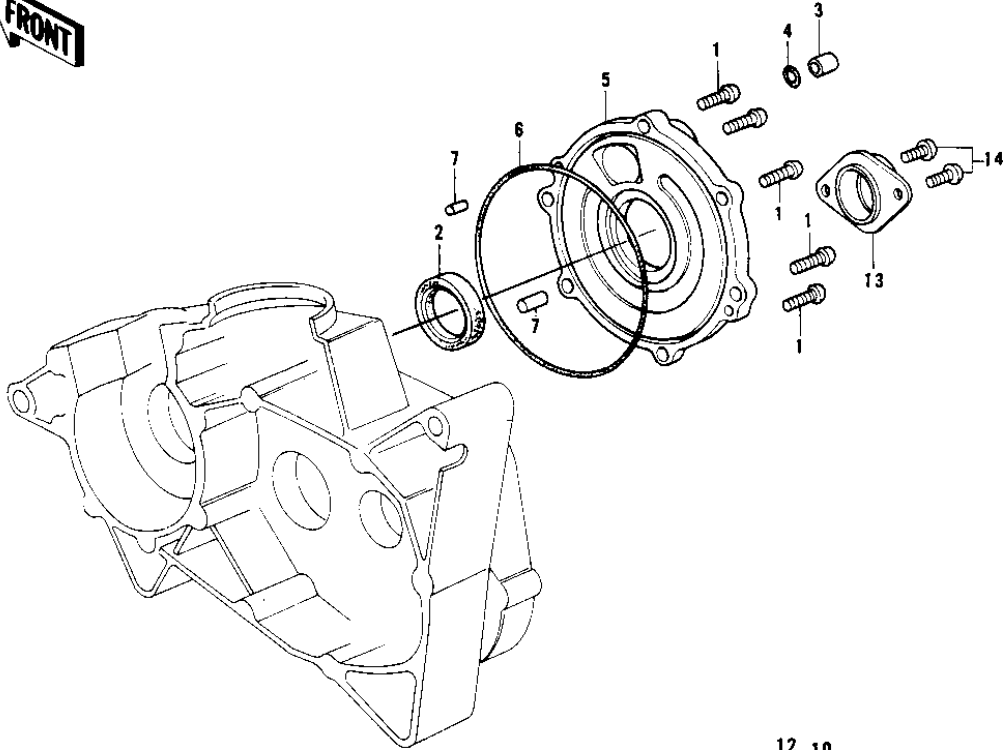

1979 KD175-A4 PARTS DIAGRAM

ROTARY VALVE COVER

1979 KD175-A4 PARTS LIST

ROTARY VALVE COVER

ITEM NAME	PART NUMBER	QUANTITY
SCREW PAN HEAD 6X20 (Ref # 1)	220B0620	
OIL SEAL TB32457 (Ref # 2)	653B324507	
COLLAR,VALU COVER (Ref # 3)	92027-243	
"0" RING,CHECK VALVE (Ref # 4)	92055-037	
COVER,ROTARY DISC VL (Ref # 5)	14019-053	
"0" RING,120MM (Ref # 6)	92055-019	
PIN DOWEL 5X12 (Ref # 7)	610A0512	
WASHER THRUST (Ref # 8)	92026-025	
GEAR-TACHOMETER (Ref # 9)	13224-007	
GEAR-OIL PUMP (Ref # 10)	16085-016	
SHAFT-OIL PUMP (Ref # 11)	16086-002	
PIN,DOWEL (Ref # 12)	92042-035	
HOLDER,CARBURETOR (Ref # 13)	16065-026	
SCREW PAN HEAD 6X12 (Ref # 14)	220B0612	